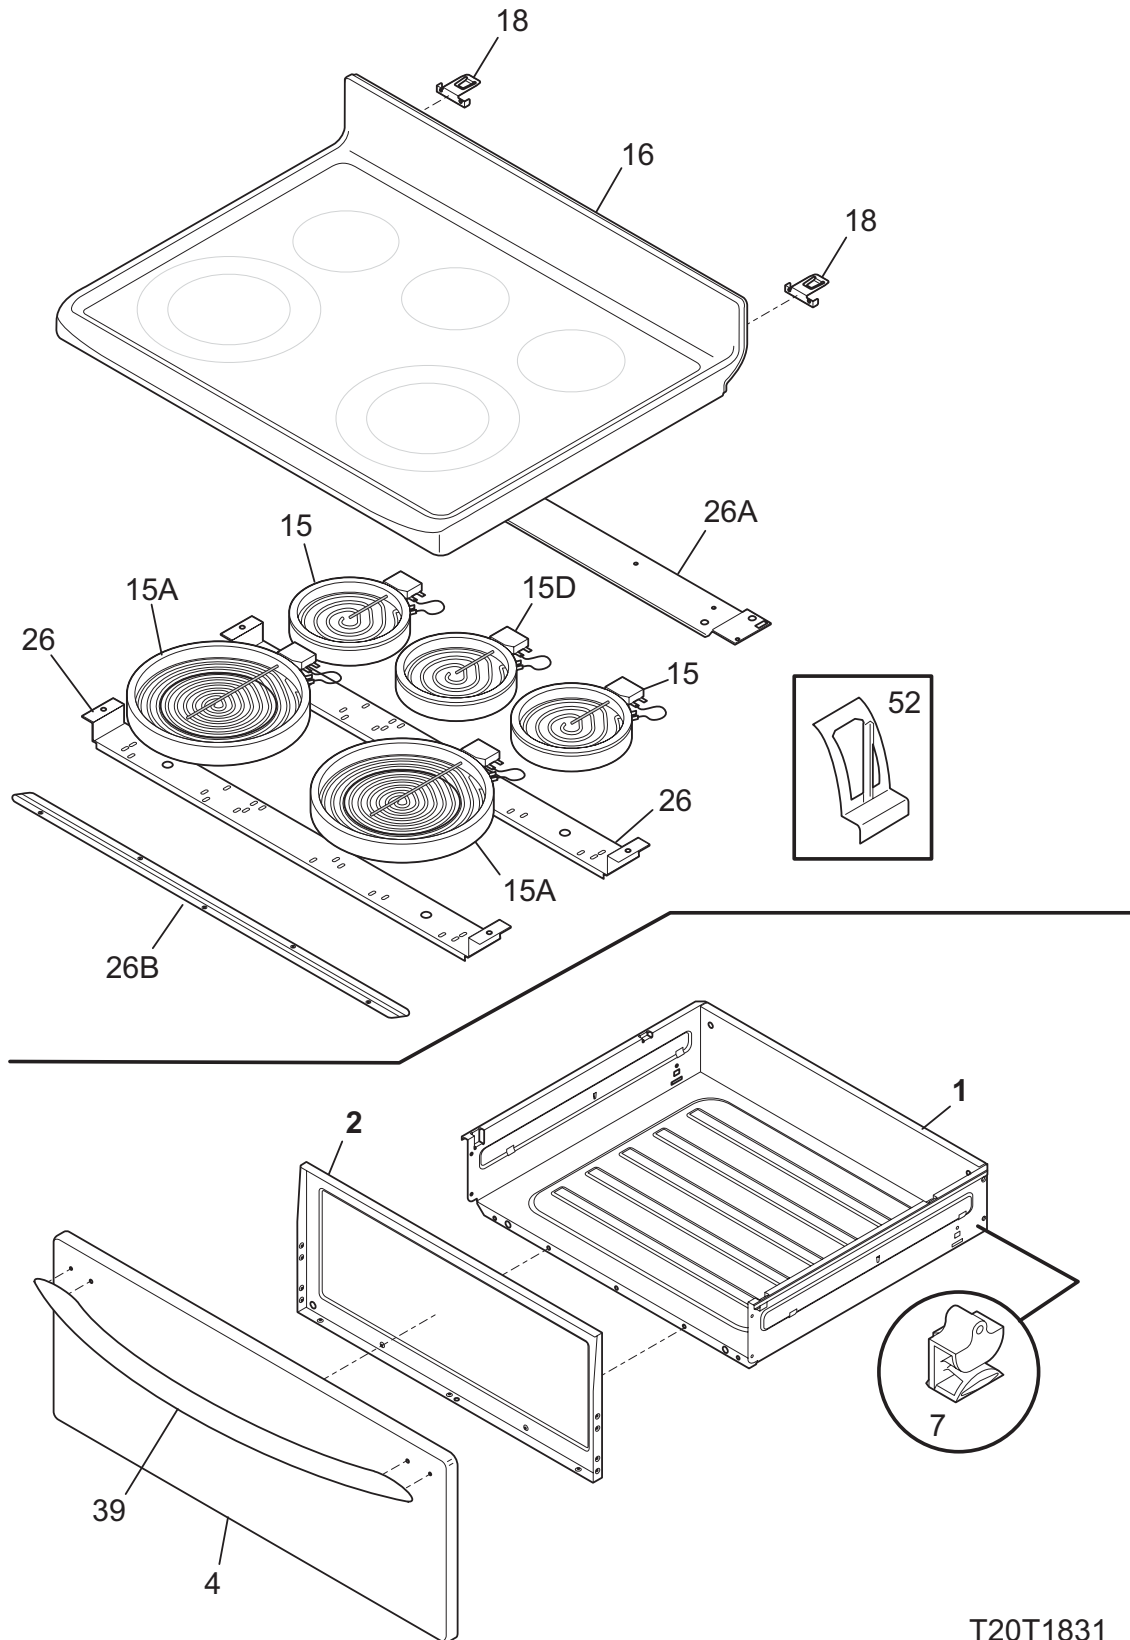

BODY

NOTE: Oven Liner N/A
Ass. du four N/A

T20V0052

BODY

POS. NO	PART NO.	DESCRIPTION
170*	316116000	Screw, concrete, 1.75", anti-tip brkt
* #	316416406	Harness, wiring, main
*	316231800	Cover, hole, conv. element
*	5303321321	Paint, touch-up, black
*	316021105	Screw, hex head cup pt, 8-18 x 0.375, black
*	316021110	Screw, 8-18 x 0.5, black
*	316021132	Screw, 8-18 X 11/16, black
*	316089500	Screw, 10-16 x .486
*	5303271648	Screw, wafer hd sq dr, 8-18AB x 0.5
*	5303285179	Screw, wafer head, 8-32T x 0.500, black
*	5308014215	Screw, 6-20 x 0.312

TOP/DRAWER

T20T1831

TOP/DRAWER

POS. NO	PART NO.	DESCRIPTION
1	316408701	Drawer, utility
2	316403300	Liner, drawer
4	316409407	Panel, drawer front, stainless
7	316407400	Glide, drawer, rear
15 #	318178110	Element, surface, 6", 1200, (2), radiant
15A#	316418401	Element, dual, 9"/6", surface, 1200W/1300W, radiant
15D#	318198832	Element, surface, warmer, 100 W
16	316456246	Main Top, smooth top, black
18	316436600	Hinge Bracket, maintop, (2)
26	316427600	Channel, element support, (2)
26A	316099202	Bracket, chassis support, rear
26B	316214200	Bracket, chassis support, front
39	316246100	Handle, door/drawer, stainless
52	316461700	Clip, element mtg
* #	316466728	Harness-wiring, surface
*	316468100	Cleaner, smoothtop, w/sponge
*	316001002	Screw, wafer head, 10-24 x 1.81, (2), handle mtg.
*	316021105	Screw, hex head cup pt, 8-18 x 0.375, black
*	316021109	Screw, 8-18 x 0.5, chrome
*	316021110	Screw, 8-18 x 0.5, black
*	5308014215	Screw, 6-20 x 0.312