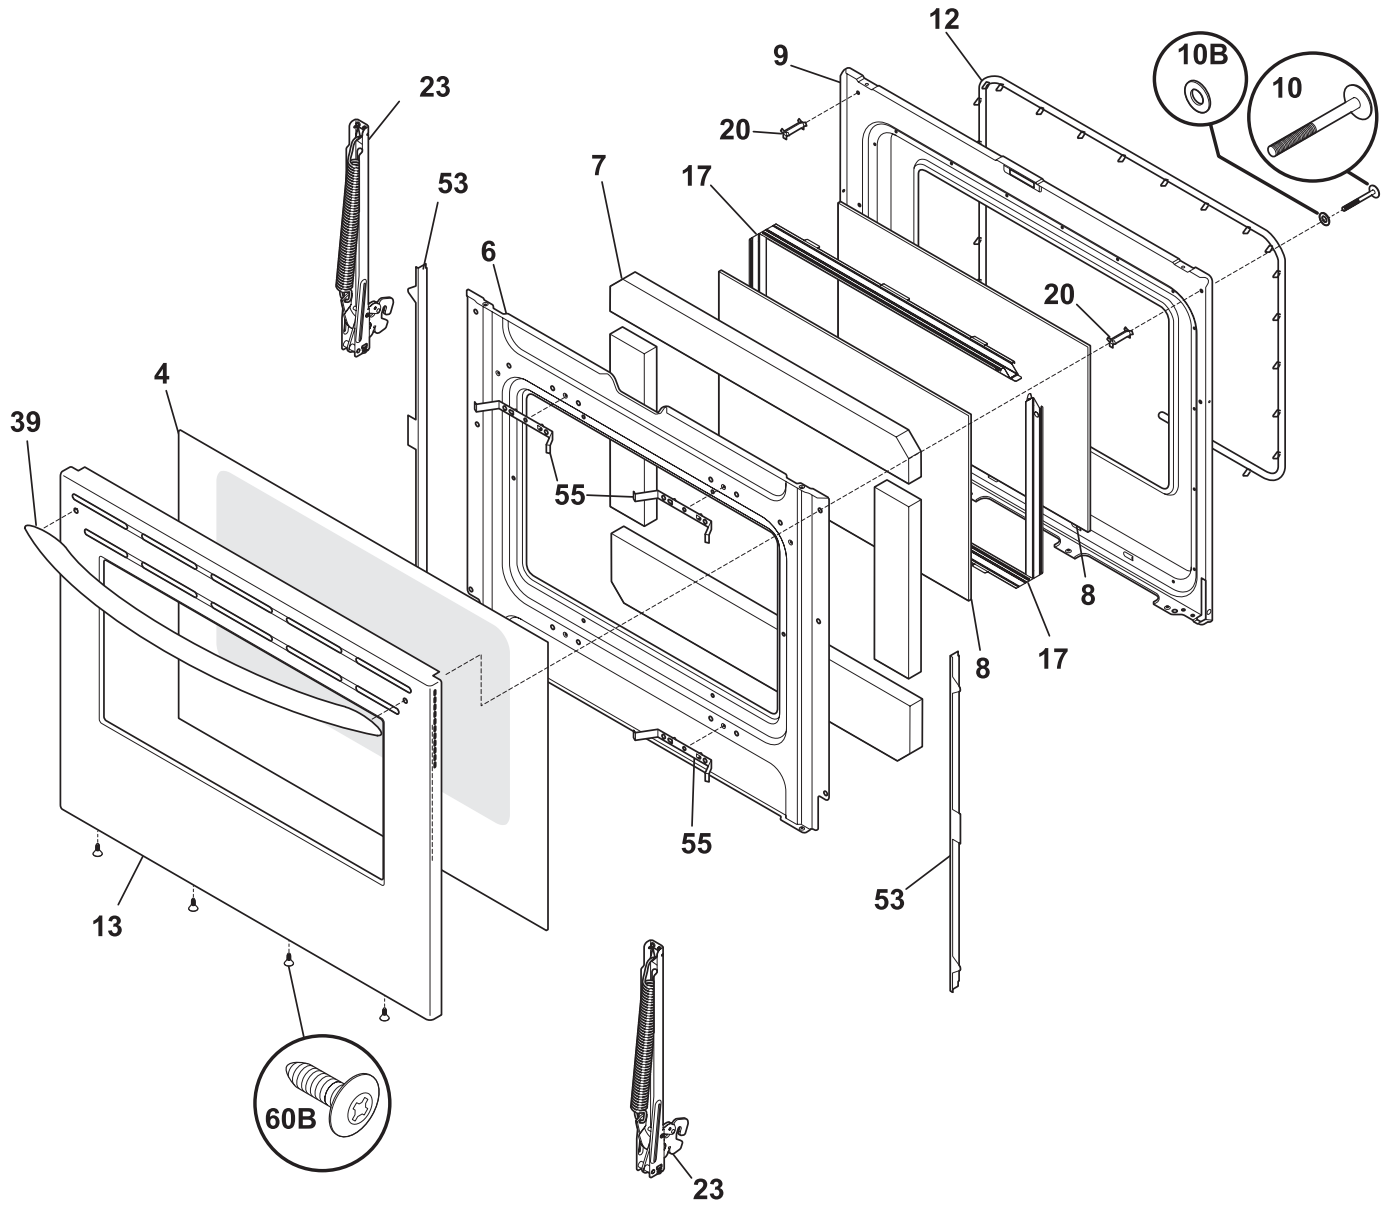

DOOR

T20D0029

DOOR

POS. NO	PART NO.	DESCRIPTION
4	316452700	Glass, oven door, black, outer
6	316406307	Shield, wool
7	316405600	Insulation, oven door
8	316117500	Glass, oven door, heat barrier
9	316423701	Liner, oven door
10	316001002	Screw, wafer head, 10-24 x 1.81, (2), handle mtg.
10B	316008401	Washer, 3/4 OD x 1/4 ID, steel
12	316405000	Seal, oven door
13	316407911	Panel, oven door, stainless, outer
17	316402403	Spacer, door glass, (2)
20	316408600	Spacer, door handle, (2)
23	316456304	Hinge, oven door, (2)
23*	316418900	Screw, sims lp, #8-32 x 5/16", black
39	316246100	Handle, door/drawer, stainless
53	316408201	Shield, door filler, black, (2)
55	316408300	Bracket, glass support, (4)
60B	316021110	Screw, 8-18 x 0.5, black
*	316433603	Label, anti-tip
*	316021109	Screw, 8-18 x 0.5, chrome
*	5303271648	Screw, wafer hd sq dr, 8-18AB x 0.5
*	5303285179	Screw, wafer head, 8-32T x 0.500, black