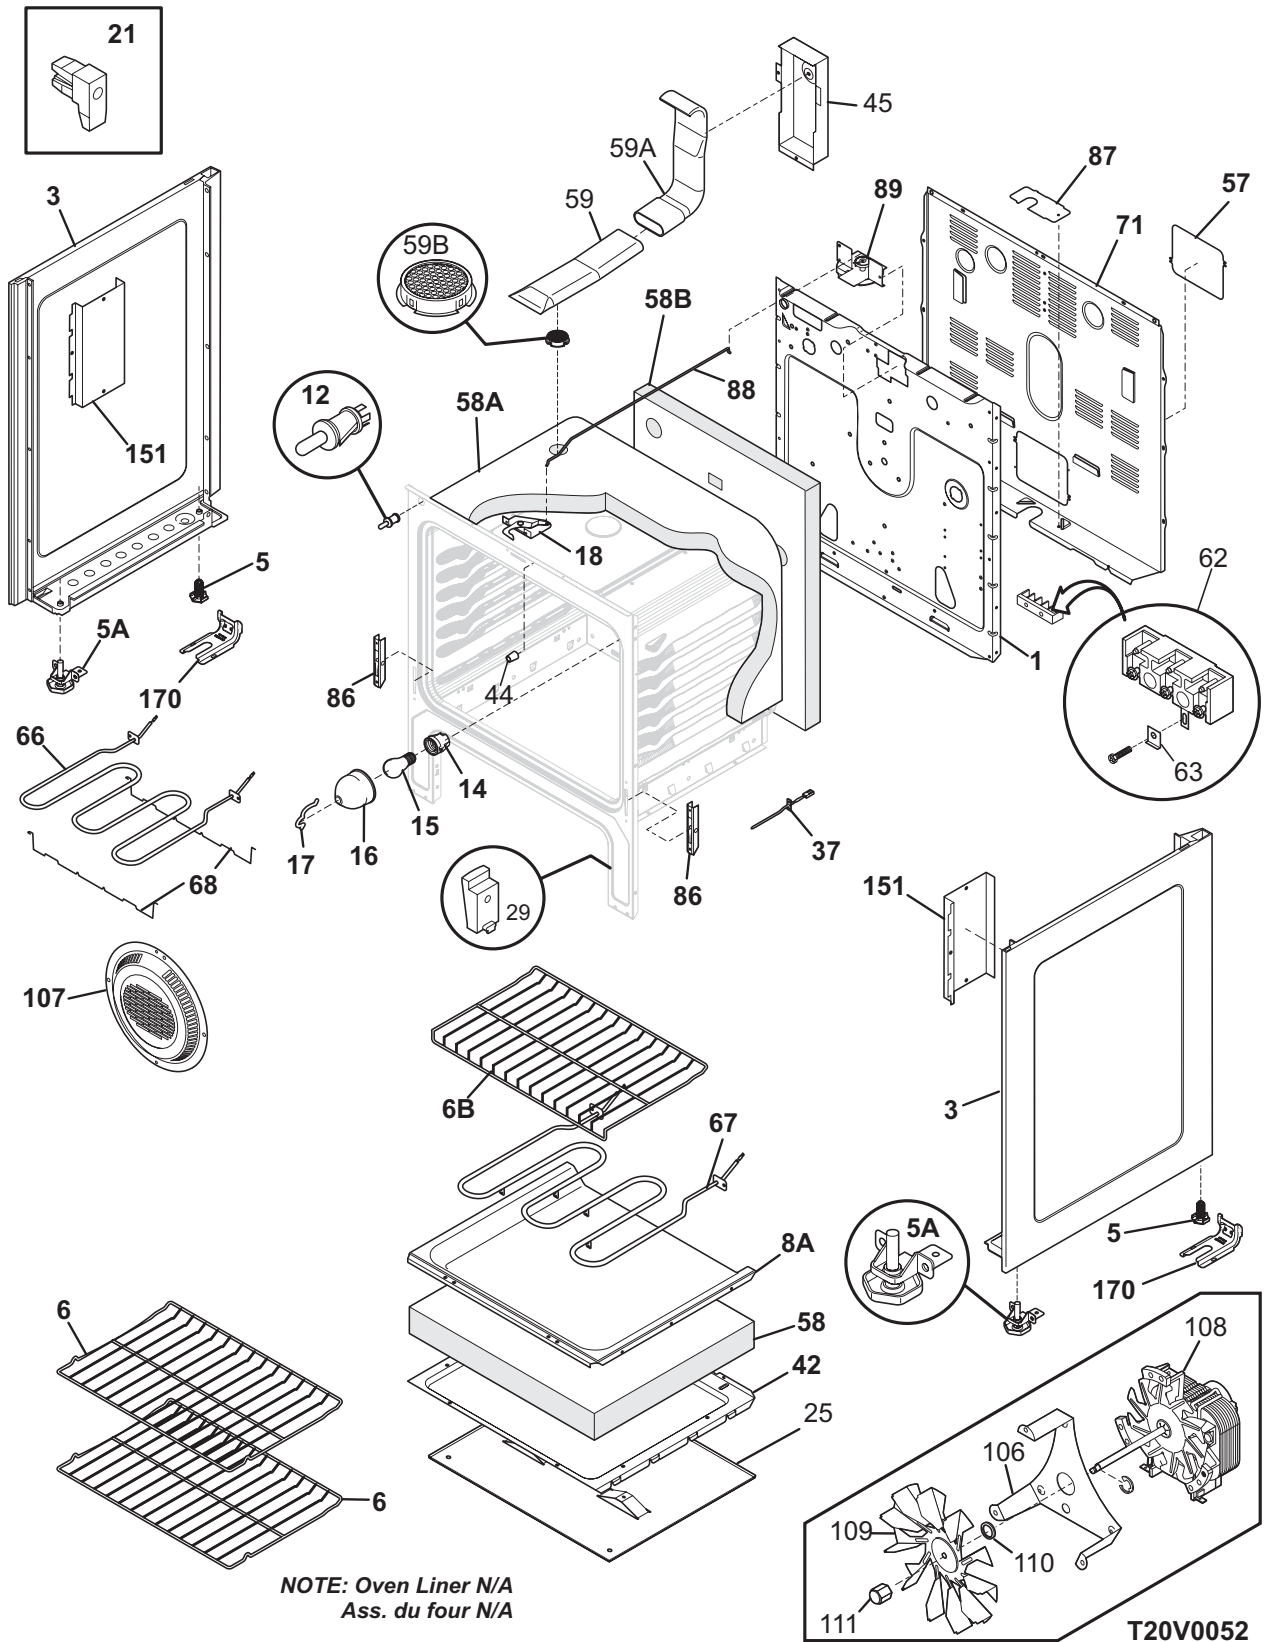

BODY

BODY

POS. NO	PART NO.	DESCRIPTION
1	316401800	Panel, main back
3	316400118	Panel, bodyside, black, RH
3	316400119	Panel, bodyside, black, LH
5	316272900	Screw, leveling, plastic, rear, (2)
5A	316407201	Leveling Leg Assy, metal, front, (2), bracket & leg
6	316404500	Rack, oven
6B	316425400	Rack, oven
8A	316411102	Base, bake element
12	316445500	Switch, oven light, door frame
14	316116400	Receptacle, oven light
15	5303013071	Bulb/Lamp, light
16	08011086	Lens, oven light, glass
17	316087500	Retainer, lens
18 #	316405800	Latch Assembly, oven door
21	316408000	Clip, bodyside
25	316406200	Shield, heat, lower
29	316407301	Glide, drawer, front
37 #	316217001	Probe, oven temp
42	316407700	Shield, wool, lower
44	316246501	Spacer, oven door
45	316234100	Shield, wire, vent tube
57	316457800	Cover, access
58	316403801	Insulation, oven sump
58A	316406600	Insulation, oven wrapper
58B	316406500	Insulation, oven back
59	316208201	Tube, oven vent, lower
59A	316208304	Tube, oven vent, upper
59B	316247300	Catalyst, oven vent, ceramic
62	5304409888	Terminal Block Kit
62*	316085600	Insulator
62*	316205500	Nut, hex flange, 3/8 10-32
63	316278800	Plate, grounding strap
66 #	316430900	Element, broil, 4000W
67	316415900	Element, bake, 3500W, 6 pass
68	316429100	Support, element, broil
71	316422304	Shield, rear wall
86	316441300	Receptacle, hinge
86*	316418901	Screw, trilobe, 10-32 x 5/16"
87	316081200	Bracket, cable mtg
88	316203500	Rod, auto latch
89 #	316415400	Motor, latch/lock
106	316404100	Bracket, motor mtg.
107	316026701	Cover, fan
108#	316415800	Motor, fan
109	316136400	Blade, fan
110	316136500	Washer, flat
111	316136600	Nut, fan retainer
151	316404600	Shield, bodyside
170	5303935180	Anti-tip Kit, w/bracket, screw
170*	316107200	Bracket, anti-tip
170*	316112500	Template, anti-tip