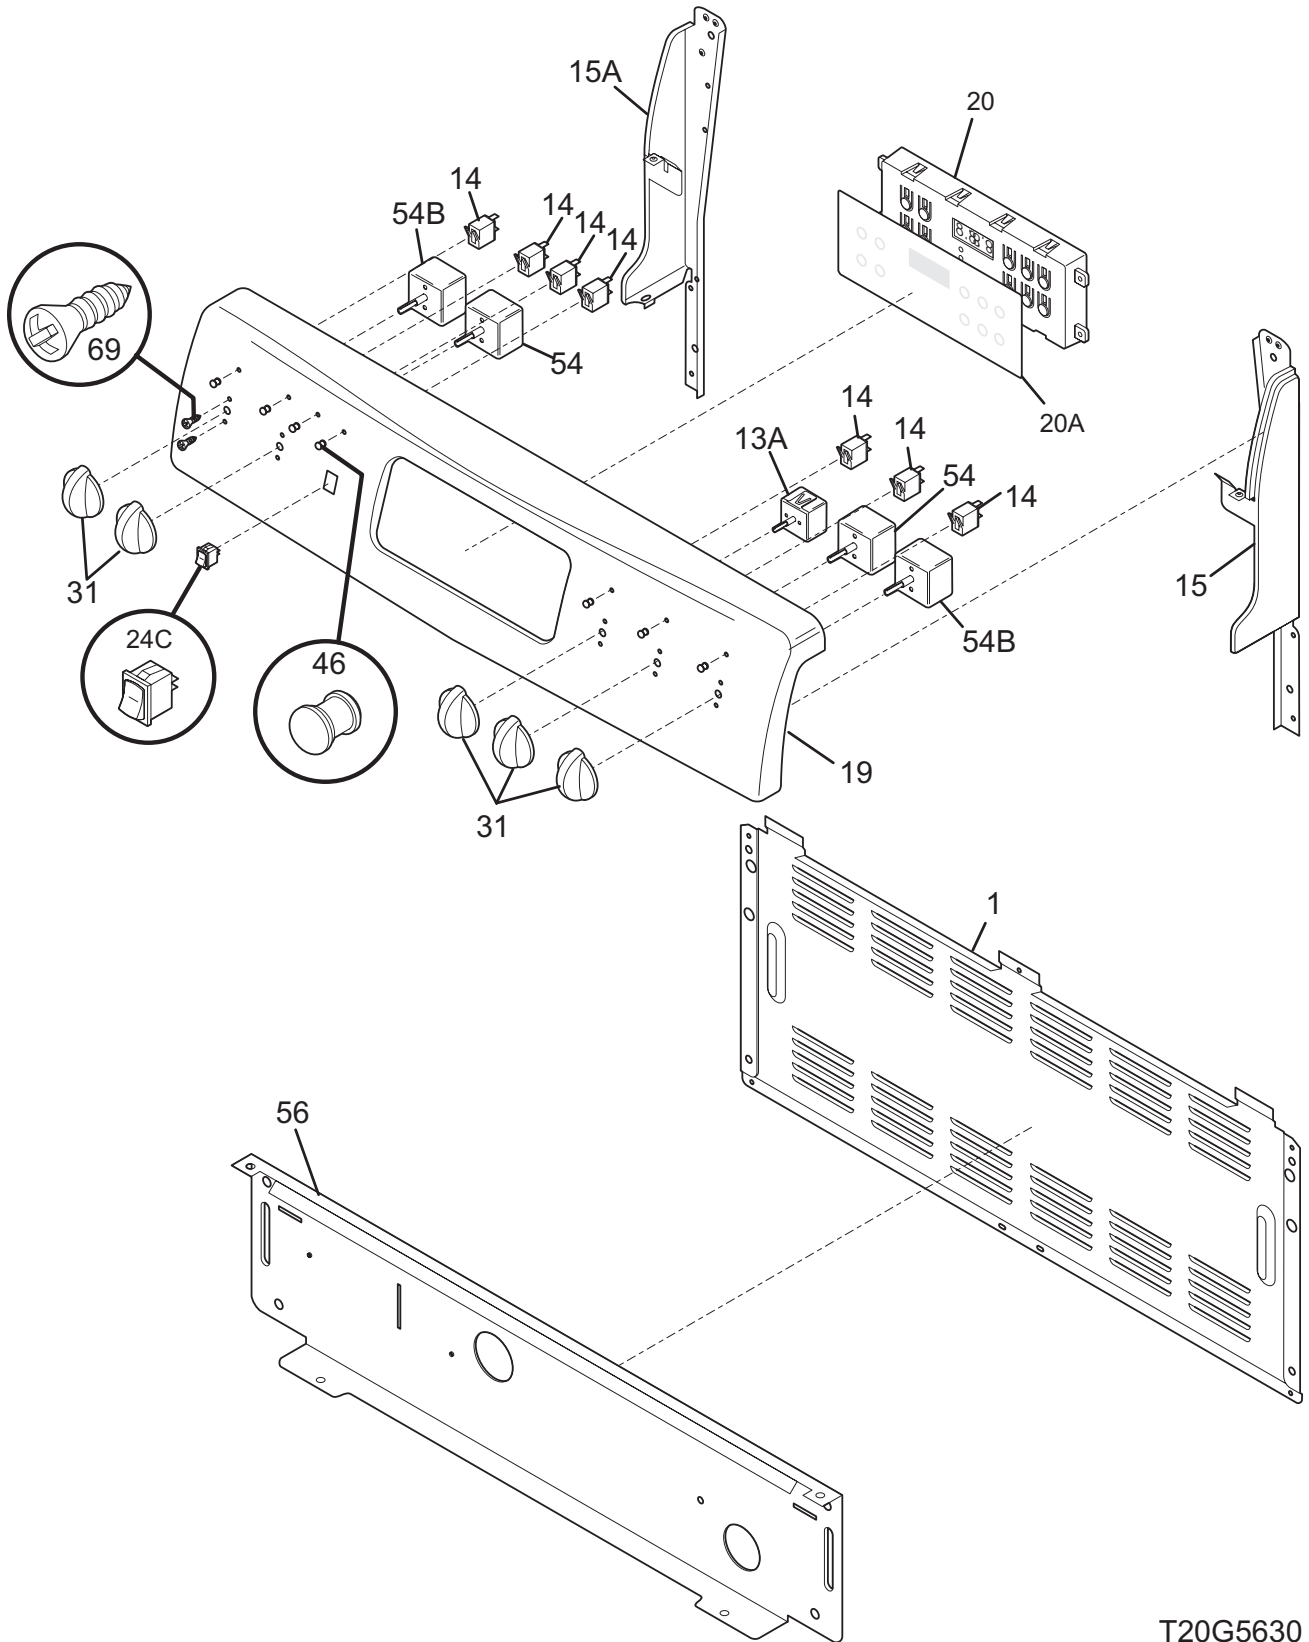

Copyright © 2006 Electrolux Home Products, Inc.
All rights reserved.

BACKGUARD

T20G5630

BACKGUARD

POS. NO	PART NO.	DESCRIPTION
1	316416100	Shield, backguard, rear wall
13A	316095502	Switch, infinite, warmer
14	316022500	Light/Lamp, indicator, 125 V
15	316411405	Support, backguard, black, RH
15A	316411404	Support, backguard, black, LH
19	316424140	Panel, control, black
20 #	316418305	Clock/Timer, electronic, ES340
20A	316419303	Overlay, clock, black, ES340
24C	316259800	Switch-rocker, black
31	316223002	Knob, control, black
46	316040201	Lens, indicator light, red
54 #	316021500	Switch, infinite, small element
54B#	316238200	Switch, infinite, dual element
56	316234013	Shield, backguard, black, inner
69	5303288565	Screw, truss sqdr, 8-32 x 3/16, switch mtg
*	316021105	Screw, hex head cup pt, 8-18 x 0.375, black
*	316021109	Screw, 8-18 x 0.5, chrome
*	316021110	Screw, 8-18 x 0.5, black

BODY

NOTE: Oven Liner N/A
Ass. du four N/A

T20V0052

BODY

POS. NO	PART NO.	DESCRIPTION
170*	316116000	Screw, concrete, 1.75", anti-tip brkt
* #	316416406	Harness, wiring, main
*	316231800	Cover, hole, conv. element
*	5303321321	Paint, touch-up, black
*	316021105	Screw, hex head cup pt, 8-18 x 0.375, black
*	316021110	Screw, 8-18 x 0.5, black
*	316021132	Screw, 8-18 X 11/16, black
*	316089500	Screw, 10-16 x .486
*	5303271648	Screw, wafer hd sq dr, 8-18AB x 0.5
*	5303285179	Screw, wafer head, 8-32T x 0.500, black
*	5308014215	Screw, 6-20 x 0.312