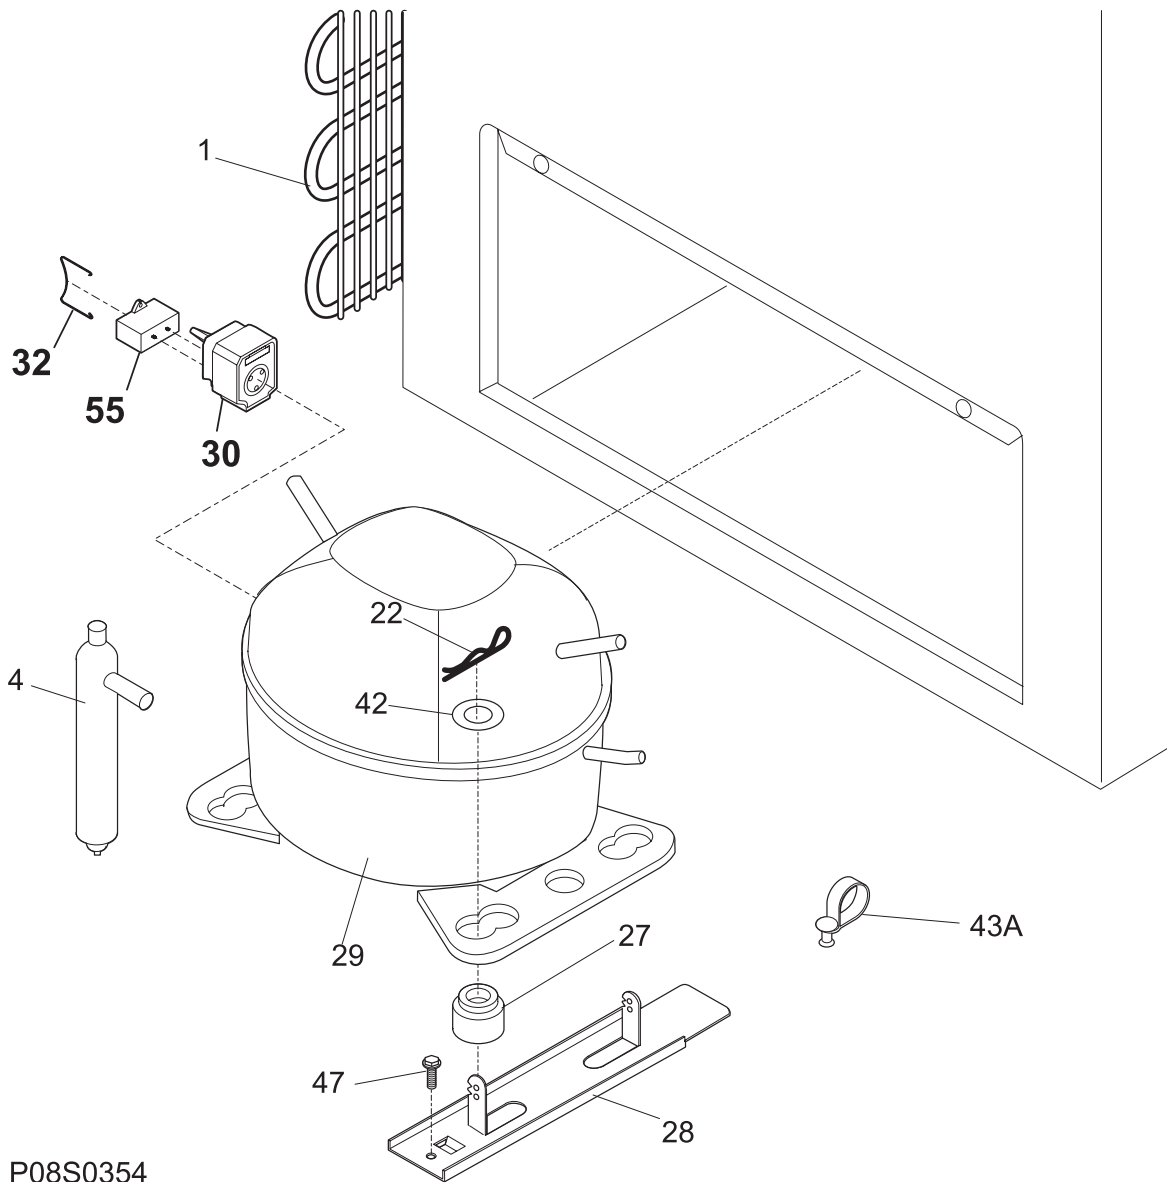

---

POS. NO	PART NO.	DESCRIPTION
1	216481201	Gasket-door, white
2	297090100	Lock Assy
2A	297090900	Clip, spring
5	297147700	Key, lock
9	216829104	Panel-lid
10	216923001	Plug button, 1/4", white
11	216129932	Lid, white
*	216858001	Screw, 8-18x.50 AB, #10
14	216998000	Switch, light/lamp, ramp
15	216846400	Light Bulb/Lamp
16	216817600	Socket, light/lamp, 25 W
18	216897600	Handle, white
23	216212700	Light-signal, amber
27	5303212828	Clip, panel mtg
27*	5304406520	Clip, panel mtg kit, (40)
34	297013900	Shield, light
40	216922700	Fastener, .330 dia stud, handle, (2)
47 #	216908000	Harness-lid
57	216899513	Overlay
*	5303917276	Insulation-door, fiberglass, (bulk)

**CABINET**

POS. NO	PART NO.	DESCRIPTION
1	216954500	Catch-lock
2	216269500	Adapter, drain hose
3	216502600	Plug, drain, interior
4	297013600	Plug, drain, exterior
6	216955505	Breaker, hinge side
7	297129200	Breaker, lock side, w/lock catch
11	216955500	Breaker, chest end, (2)
18	216707200	Knob, temp control
21 #	216714601	Control temperature
27	216629601	Screw, hex washer head, 10-16 x 0.500, tapping
28	216035200	Hinge
30	216110700	Breaker, corners
59	216916200	Basket, upper
59A	216867400	Basket, lower
62A	5304460602	Screw, cr truss head, 8-18AB x 0.750
75	216034301	Panel, access, white
100	216995201	Track-basket
150	216997400	Support, track-basket
*	297082103	Energy Guide
*	5303305324	Paint, touch-up, white

**SYSTEM**

P08S0354

**SYSTEM**

---

POS. NO	PART NO.	DESCRIPTION
1 #	5303925238	Condenser
4	216987500	Drier-filter
5 #	216987300	Harness-main
22	216056401	Clip-compressor mtg
27	5308002681	Grommet, compressor
28	5304464023	Support, compressor
29 #	297237300	Compressor, w/o electricals
30	297237700	Controller
32	297030500	Clip, controller
42	216232701	Washer, flat
43A	5303212614	Clip, harness mount
47	216629601	Screw, hex washer head, 10-16 x 0.500, tapping
55 #	218909912	Capacitor, run, 220 VAC, 12 microfarad
86	216036601	Screw, RWHD, 8-32A x 0.500, GX-CA