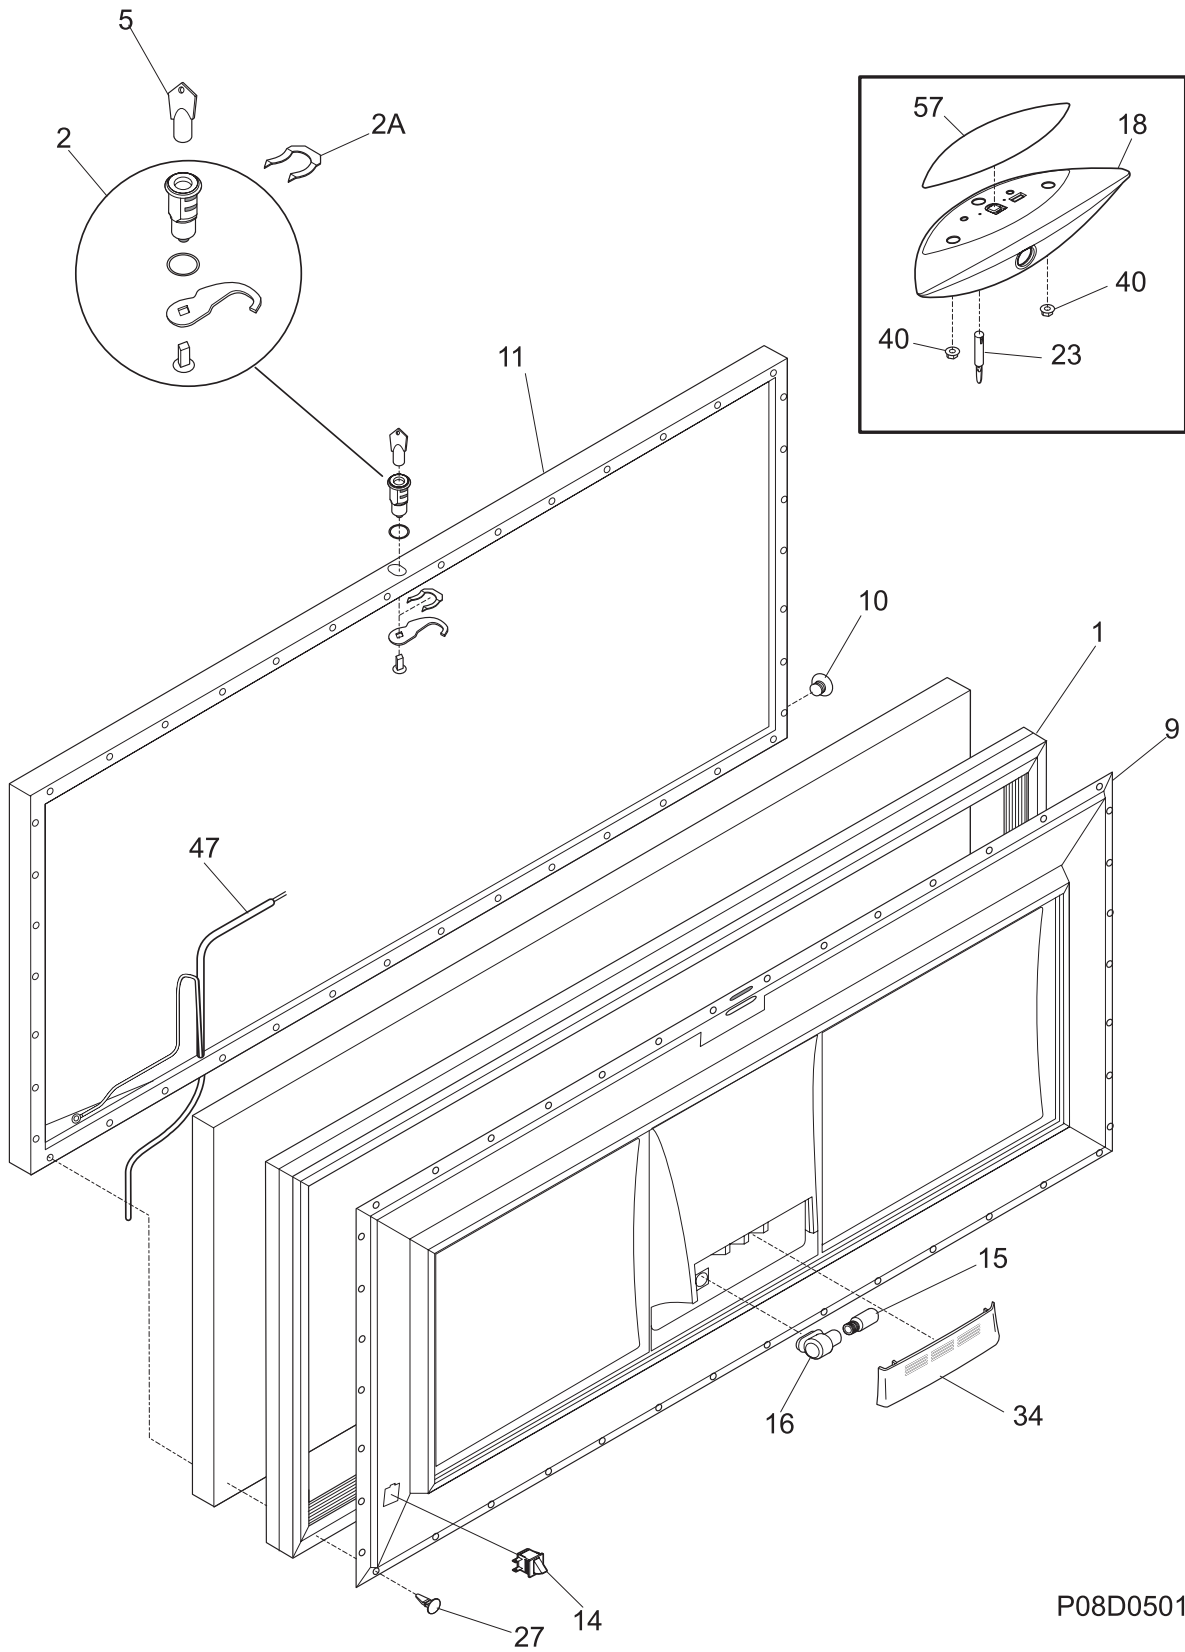

DOOR

P08D0501

DOOR

POS. NO	PART NO.	DESCRIPTION
1	216481201	Gasket-door, white
2	297090100	Lock Assy
2A	297090900	Clip, spring
5	297147700	Key, lock
9	216829104	Panel-lid
10	216923001	Plug button, 1/4", white
11	216129932	Lid, white
*	216858001	Screw, 8-18x.50 AB, #10
14	216998000	Switch, light/lamp, ramp
15	216846400	Light Bulb/Lamp
16	216817600	Socket, light/lamp, 25 W
18	216897600	Handle, white
23	216212700	Light-signal, amber
27	5303212828	Clip, panel mtg
27*	5304406520	Clip, panel mtg kit, (40)
34	297013900	Shield, light
40	216922700	Fastener, .330 dia stud, handle, (2)
47 #	216908000	Harness-lid
57	216899513	Overlay
*	5303917276	Insulation-door, fiberglass, (bulk)