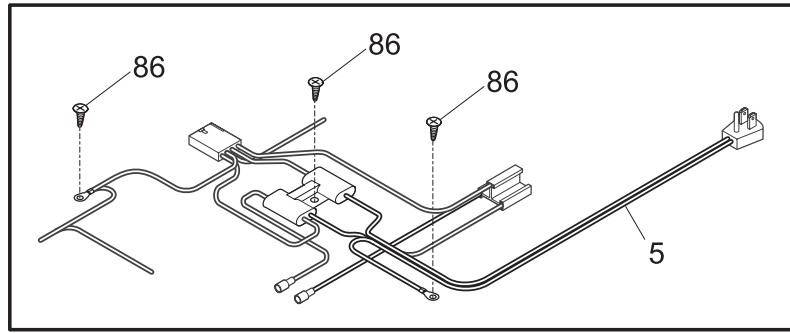

---

POS. NO	PART NO.	DESCRIPTION
1	216481201	Gasket-door, white
2	297090100	Lock Assy
2A	297090900	Clip, spring
5	297147700	Key, lock
9	216829104	Panel-lid
10	216923001	Plug button, 1/4", white
11	216129932	Lid, white
*	216858001	Screw, 8-18x.50 AB, #10
14	216998000	Switch, light/lamp, ramp
15	216846400	Light Bulb/Lamp
16	216817600	Socket, light/lamp, 25 W
18	216897600	Handle, white
23	216212700	Light-signal, amber
27	5303212828	Clip, panel mtg
27*	5304406520	Clip, panel mtg kit, (40)
34	297013900	Shield, light
40	216922700	Fastener, .330 dia stud, handle, (2)
47 #	216908000	Harness-lid
57	216899513	Overlay
*	5303917276	Insulation-door, fiberglass, (bulk)

**CABINET**

POS. NO	PART NO.	DESCRIPTION
1	216954500	Catch-lock
2	216269500	Adapter, drain hose
3	216502600	Plug, drain, interior
4	297013600	Plug, drain, exterior
6	216955505	Breaker, hinge side
7	297129200	Breaker, lock side, w/lock catch
11	216955500	Breaker, chest end, (2)
18	216707200	Knob, temp control
21 #	216714601	Control temperature
27	216629601	Screw, hex washer head, 10-16 x 0.500, tapping
28	216035200	Hinge
30	216110700	Breaker, corners
59	216916200	Basket, upper
59A	216867400	Basket, lower
62A	5304460602	Screw, cr truss head, 8-18AB x 0.750
75	216034301	Panel, access, white
100	216995201	Track-basket
150	216997400	Support, track-basket
*	297082103	Energy Guide
*	5303305324	Paint, touch-up, white

**SYSTEM**

P08S0354

**SYSTEM**

---

POS. NO	PART NO.	DESCRIPTION
1 #	5303925238	Condenser
4	216987500	Drier-filter
5 #	216987300	Harness-main
22	216056401	Clip-compressor mtg
27	5308002681	Grommet, compressor
28	5304464023	Support, compressor
29 #	297237300	Compressor, w/o electricals
30	297237700	Controller
32	297030500	Clip, controller
42	216232701	Washer, flat
43A	5303212614	Clip, harness mount
47	216629601	Screw, hex washer head, 10-16 x 0.500, tapping
55 #	218909912	Capacitor, run, 220 VAC, 12 microfarad
86	216036601	Screw, RWHD, 8-32A x 0.500, GX-CA