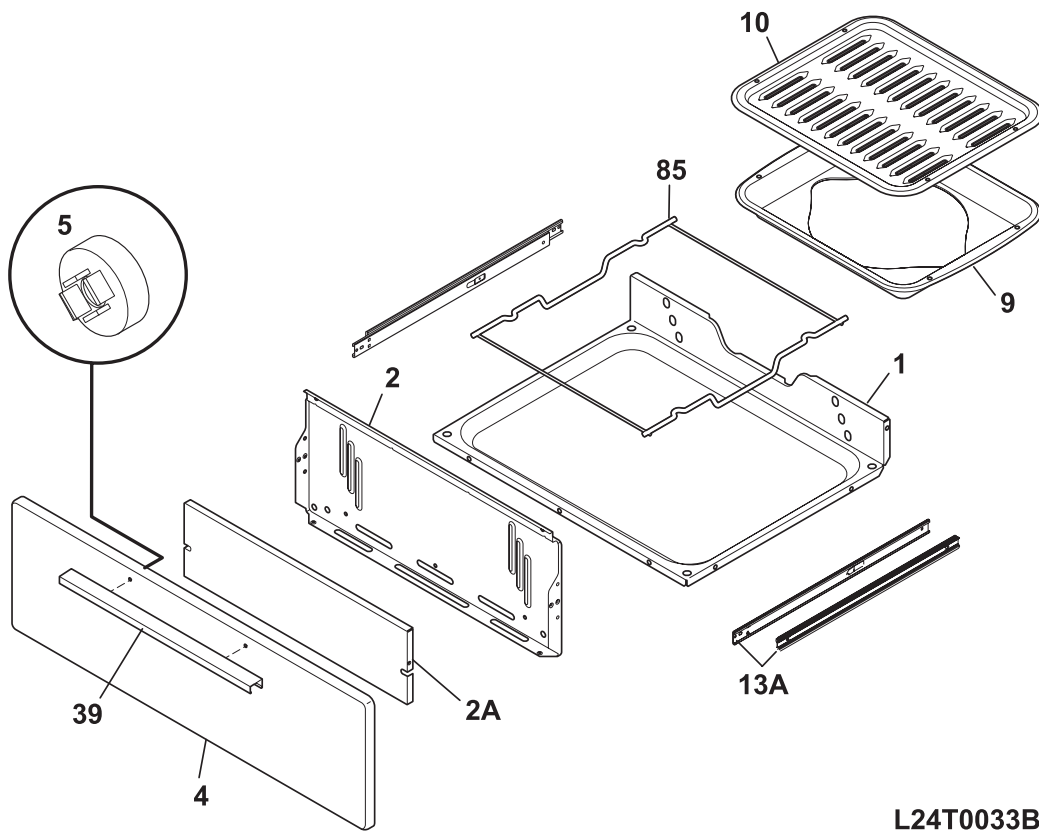

TOP/DRAWER

L24T0033B

TOP/DRAWER

Model Index: **A** FGF319K (FGF319KBA)
                          B FGF319K (FGF319KSA)

POS. NO	PART NO.		DESCRIPTION
1	316110201	A B	Carriage, low broil
2	316236401	A B	Liner, low broil
2A	316541500	A B	Shield, broiler
4	316231212	A -	Panel, drawer, black
4	316231211	- B	Panel, drawer, white
5	316129100	A B	Fastener, push-in nut, nylon, spacer
9	316081902	A B	Pan, broiler, slate blue
10	316082002	A B	Insert, broiler pan, slate blue
13A	316534200	A B	Glide-Low Broil, Inner
16	316273002	A -	Main Top, black
16	316273001	- B	Main Top, white
17	316066900	A B	Rod, maintop support
18	08067747	A B	Bracket, hinge, main top RH
18A	08067746	A B	Bracket, hinge, main top LH
20 #	316277801	A B	Grate, black, (4)
25	316104500	A B	Cover, vent, chrome
39	316019512	A -	Handle, drawer, black
39	316019511	- B	Handle, drawer, white
85	316115600	A B	Rack, low broil
*	316021105	A B	Screw, hex head cup pt, 8-18 x 0.375, black
*	316021110	A B	Screw, 8-18 x 0.5, black
*	316021120	A B	Screw, shoulder head, 8-18 x 5/8, (2), square drive