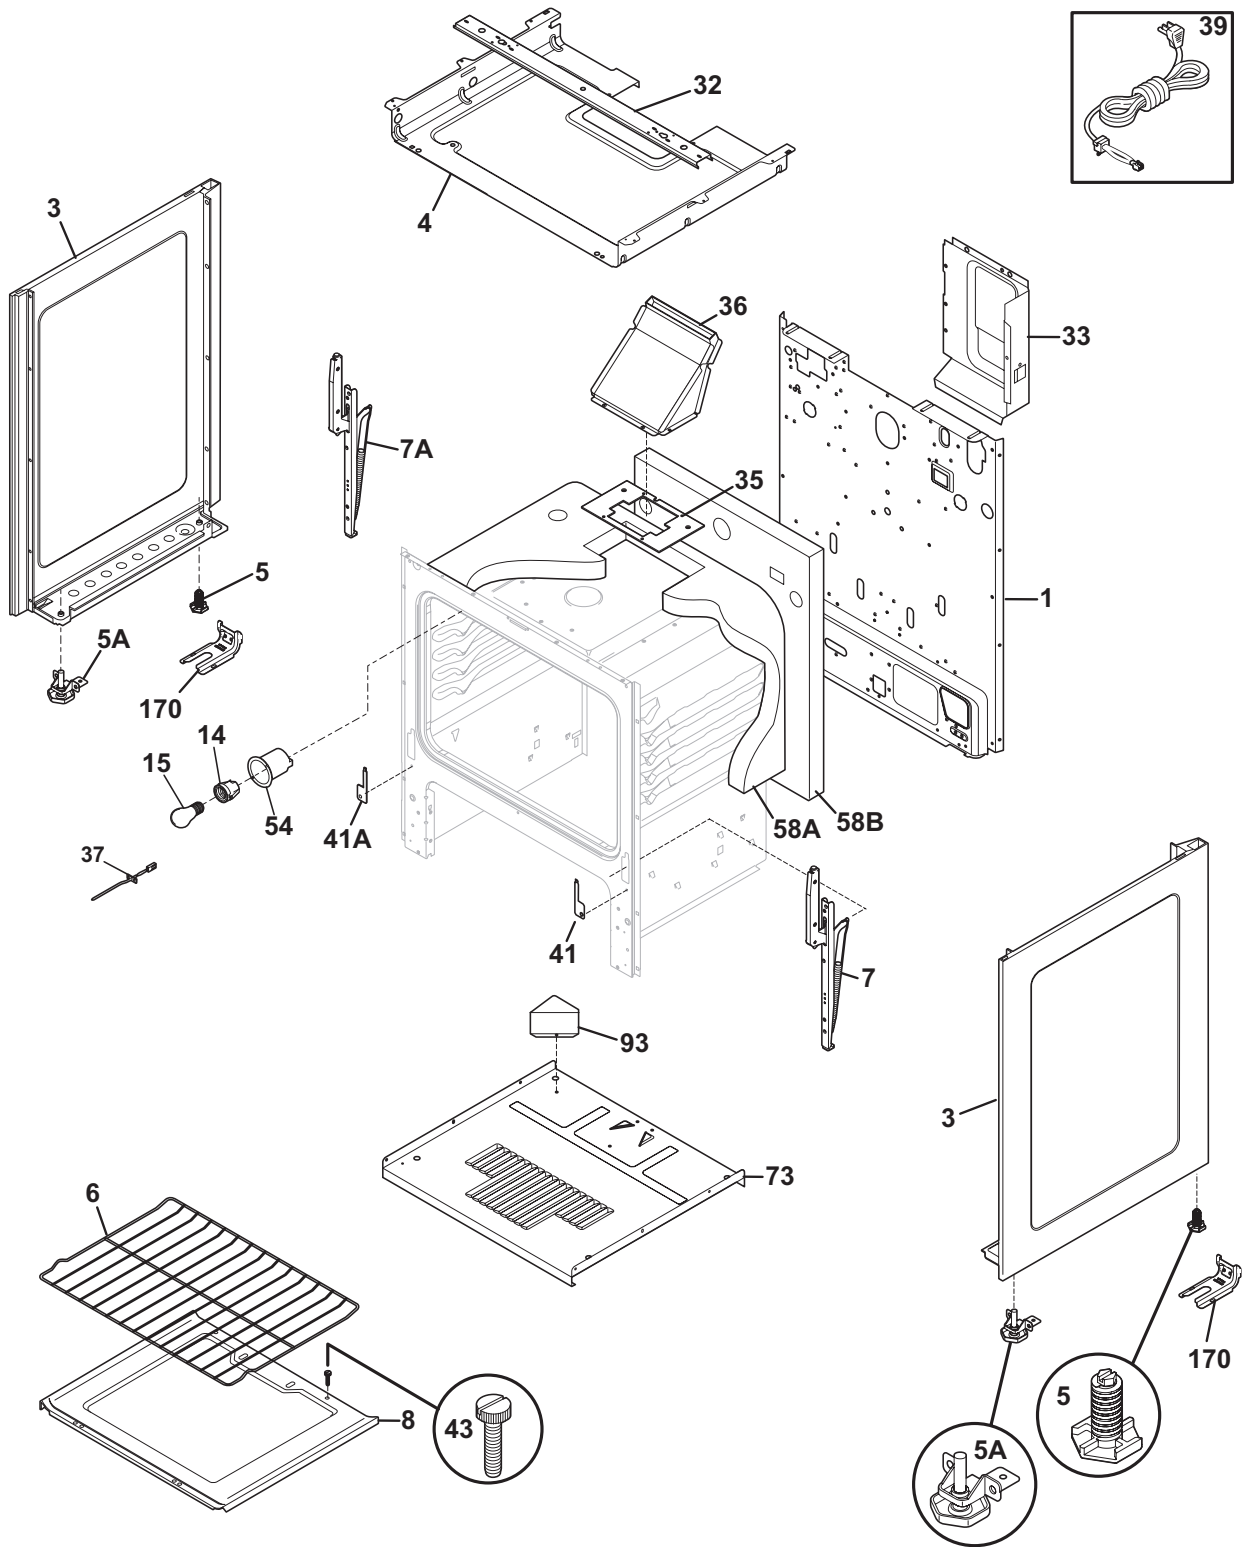

BODY

NOTE: Oven Liner N/A
Ass. du four N/A

T24V0094

BODY

Model Index: **A** FGF319K (FGF319KBA)
B FGF319K (FGF319KSA)

POS. NO	PART NO.		DESCRIPTION
1	316029415	A B	Panel, main back
3	316400118	A -	Panel, bodyside, black, RH
3	316400119	A -	Panel, bodyside, black, LH
3	316400116	- B	Panel, bodyside, white, RH
3	316400117	- B	Panel, bodyside, white, LH
4	316067211	A B	Burner Box
5	316272900	A B	Screw, leveling, plastic, rear, (2)
5A	316498900	A B	Leveling Leg Assy, metal, front, (2), bracket & leg
6	316067902	A B	Rack, oven, (2)
7	316566202	A B	Hinge, oven door, RH
7A	316566203	A B	Hinge, oven door, LH
8	316495901	A B	Panel,, oven bottom
8*	316064600	A B	Support, oven bottom
14	316116400	A B	Receptacle, oven light
15	316538901	A B	Lamp, oven light
32	316107504	A B	Channel, burner support
32*	5303289684	A B	Fastener, tanden wire, (2)
33	316055600	A B	Shield, spark module, galv steel
35	316542100	A B	Gasket-flue
36	316204401	A B	Flue, black
37	316233900	A B	Probe, oven temp
39	3202006	A B	Cord, electric power
41	316233400	A B	Cover, hinge cutout, RH
41A	316233500	A B	Cover, hinge cutout, LH
43	3131732	A B	Screw, 8-18 x 1.438, oven bottom
54	5303271606	A B	Housing, oven light
58A	3017142	A B	Insulation, oven wrapper
58B	316054202	A B	Insulation, 1", oven back
73	316109902	A B	Base, low broil
93	316110000	A B	Shield, ignitor, metal
170	316112004	A B	Anti Tip Kit, assembly
170*	316107200	A B	Bracket, anti-tip
170*	316116000	A B	Screw, concrete, 1.75", anti-tip brkt
170*	316541700	A B	Template, anti-tip
*	316528101	A B	Harness, wiring, main
*	316246400	A B	Plug, button, oven probe
*	316435800	A B	Plate, weight, (3)
*	316539800	A B	Retainer, wire
*	316021105	A B	Screw, hex head cup pt, 8-18 x 0.375, black
*	316021110	A B	Screw, 8-18 x 0.5, black
*	316089500	A B	Screw, 10-16 x .486
*	5303271648	A B	Screw, wafer hd sq dr, 8-18AB x 0.5
*	5303285179	A B	Screw, wafer head, 8-32T x 0.500, black