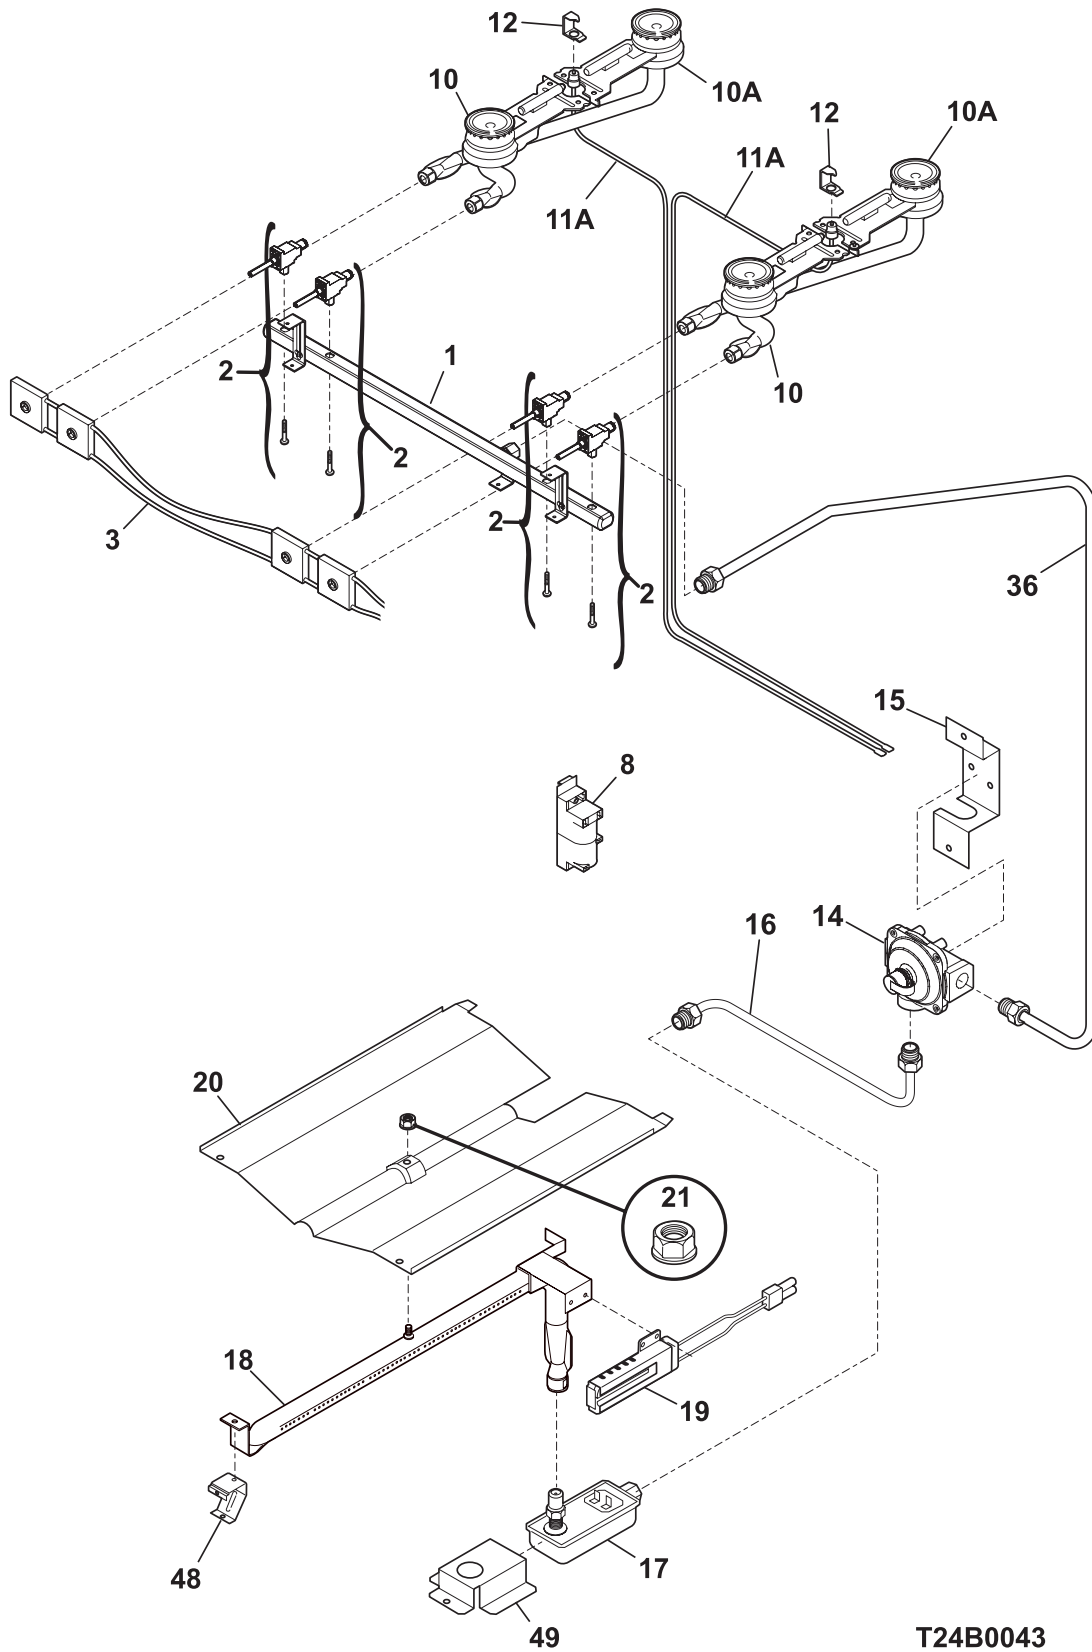

BACKGUARD

Model Index: **A** FGF319K (FGF319KBA)
                              B FGF319K (FGF319KSA)

POS. NO	PART NO.		DESCRIPTION
1	5303289640	A B	Shield, backguard, rear wall
18	316263402	A -	End Cap, black, RH
18	316263404	- B	End Cap, white, RH
18A	316263403	A -	End Cap, black, LH
18A	316263405	- B	End Cap, white, LH
19	316263356	A -	Panel, backguard, black
19	316263369	- B	Panel, backguard, white
20 #	316455410	A B	Clock/Timer, electronic, ES100
20A	316220701	A -	Overlay, clock, black
20A	316220700	- B	Overlay, clock, white
23	316263500	A B	Bracket, clock mtg, RH
23A	316263501	A B	Bracket, clock mtg, LH
24 #	316448700	A -	Switch, rocker, black, oven light
24 #	316448701	- B	Switch, rocker, white, oven light
36	316009044	A -	Knob, top valve, black, (4)
36	316009045	- B	Knob, top valve, white, (4)
40	316458036	A -	Panel, manifold, black
40	316458037	- B	Panel, manifold, white
*	316021105	A B	Screw, hex head cup pt, 8-18 x 0.375, black
*	316021108	A B	Screw, cup pt, 8-18 x 0.375, chrome

BURNER

T24B0043