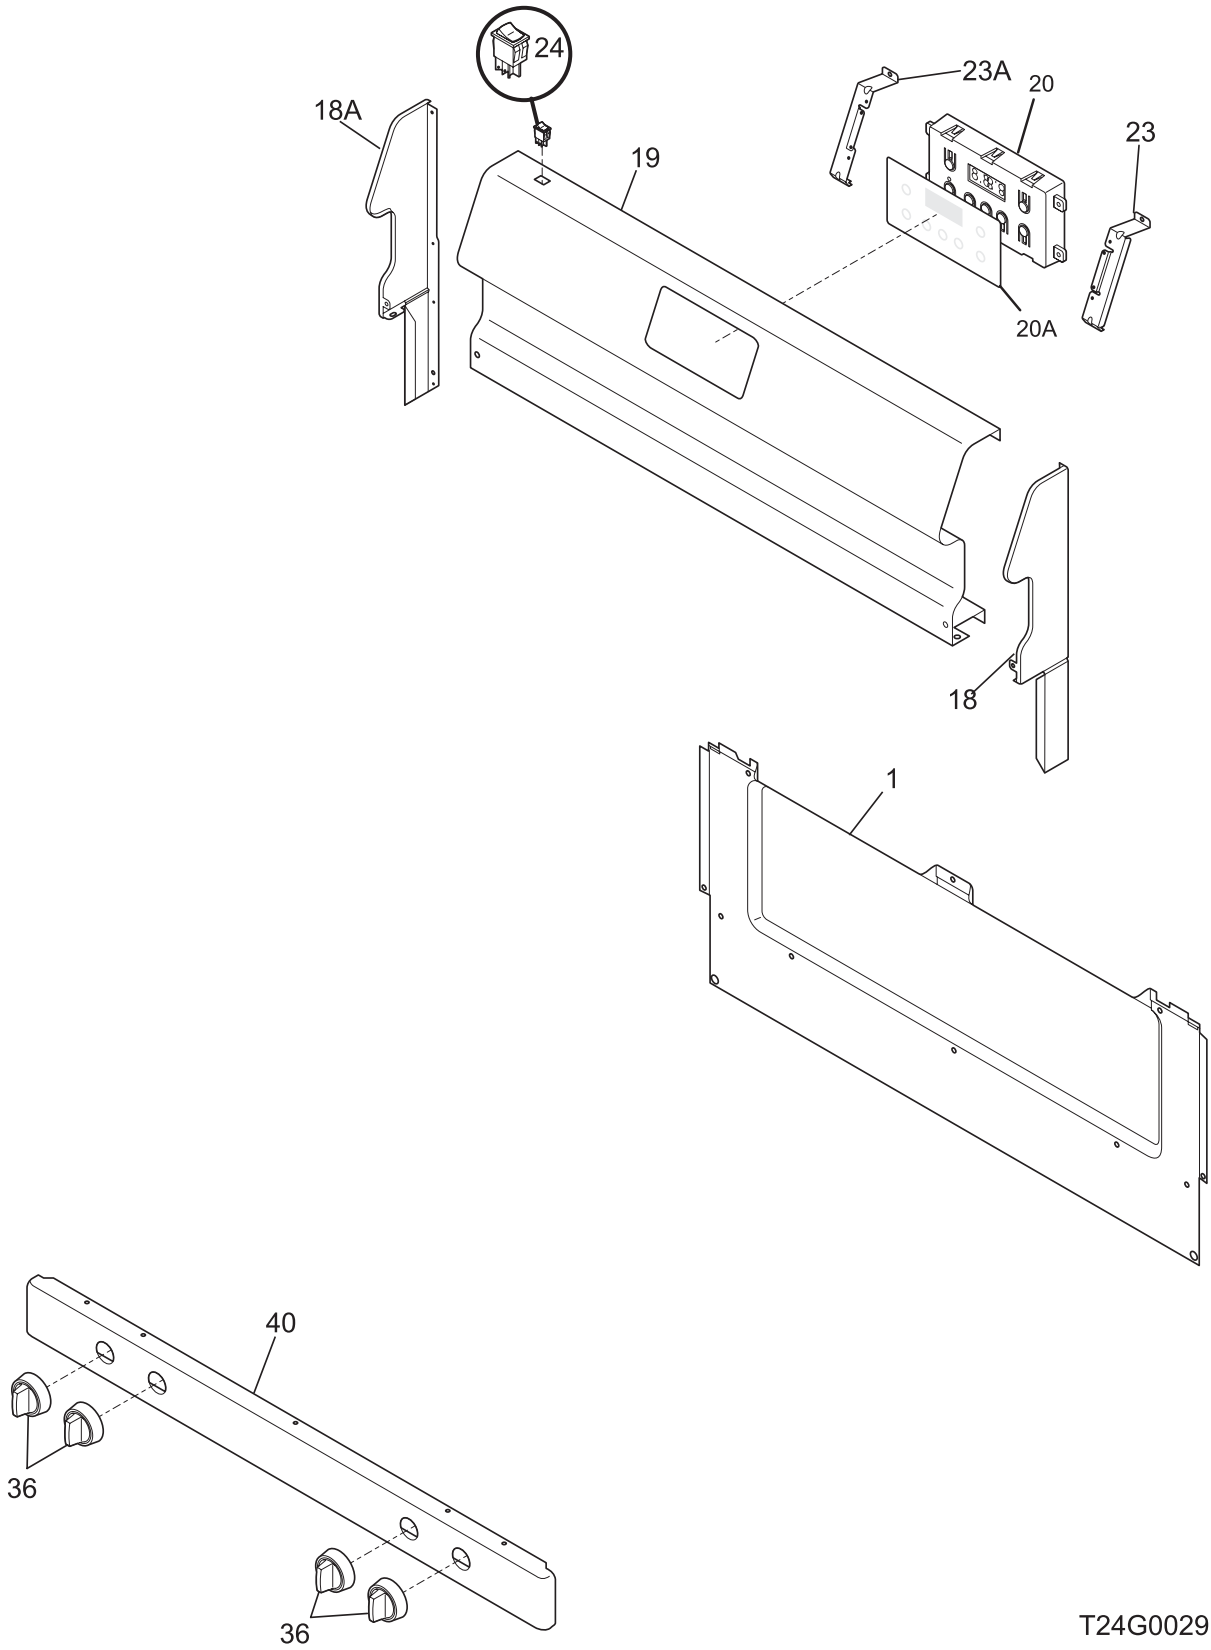

BACKGUARD

T24G0029

BACKGUARD

Model Index: **A** FGF319K (FGF319KBA)
                              B FGF319K (FGF319KSA)

POS. NO	PART NO.		DESCRIPTION
1	5303289640	A B	Shield, backguard, rear wall
18	316263402	A -	End Cap, black, RH
18	316263404	- B	End Cap, white, RH
18A	316263403	A -	End Cap, black, LH
18A	316263405	- B	End Cap, white, LH
19	316263356	A -	Panel, backguard, black
19	316263369	- B	Panel, backguard, white
20 #	316455410	A B	Clock/Timer, electronic, ES100
20A	316220701	A -	Overlay, clock, black
20A	316220700	- B	Overlay, clock, white
23	316263500	A B	Bracket, clock mtg, RH
23A	316263501	A B	Bracket, clock mtg, LH
24 #	316448700	A -	Switch, rocker, black, oven light
24 #	316448701	- B	Switch, rocker, white, oven light
36	316009044	A -	Knob, top valve, black, (4)
36	316009045	- B	Knob, top valve, white, (4)
40	316458036	A -	Panel, manifold, black
40	316458037	- B	Panel, manifold, white
*	316021105	A B	Screw, hex head cup pt, 8-18 x 0.375, black
*	316021108	A B	Screw, cup pt, 8-18 x 0.375, chrome