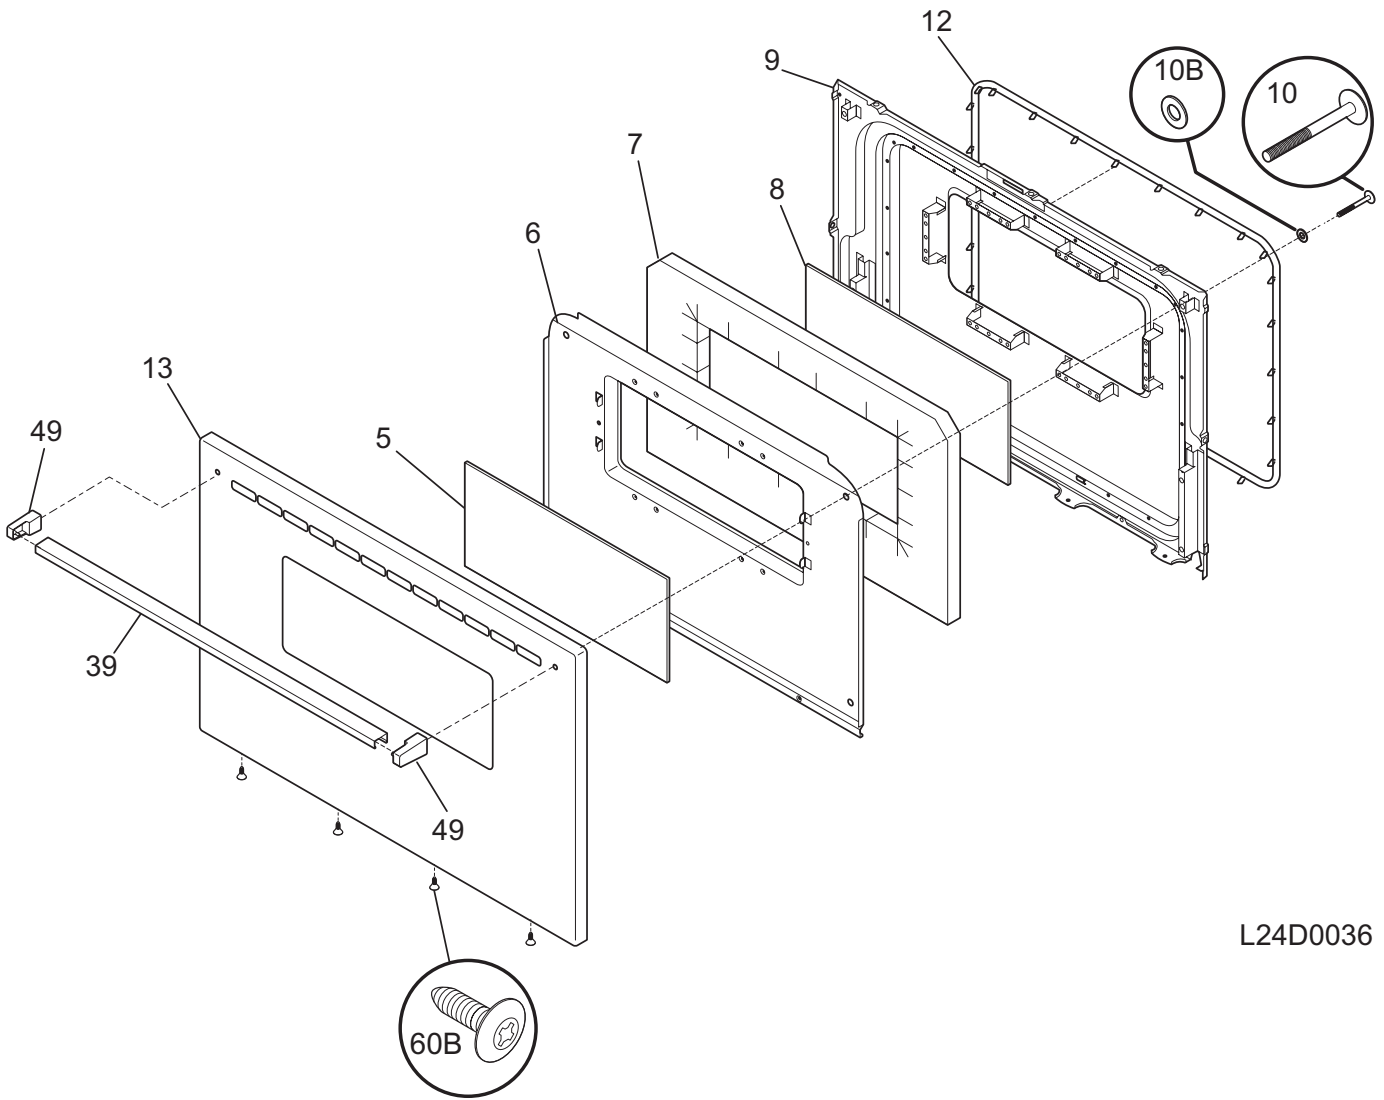

DOOR

L24D0036

DOOR

Model Index: **A** FGF319K (FGF319KBA)
                              B FGF319K (FGF319KSA)

POS. NO	PART NO.		DESCRIPTION
5	316050309	A -	Glass, oven door, black, outer
5	316050307	- B	Glass, oven door, white, outer
6	316222709	A B	Shield, oven door, wool
7	316236802	A B	Insulation, oven door
8	316088600	A B	Glass, oven door, inner
9	316230622	A B	Liner, oven door
10	316001009	A B	Screw, waf hd sq, 10-24 x 1.88, (2), handle mtg
10B	316008401	A B	Washer, 3/4 OD x 1/4 ID, steel
12	316239700	A B	Seal, oven door
13	316202701	A -	Panel, oven door, black
13	316202702	- B	Panel, oven door, white
39	316020204	A -	Handle, door, black, oven
39	316020202	- B	Handle, oven door, white
49	316137003	A -	End Cap, handle, black, (2)
49	316137000	- B	End Cap, handle, white, (2)
60B	316021110	A B	Screw, 8-18 x 0.5, black
*	316433600	A B	Label, anti-tip
*	316245600	A B	Seal, door, air gap
*	5303271648	A B	Screw, wafer hd sq dr, 8-18AB x 0.5
*	5303285179	A B	Screw, wafer head, 8-32T x 0.500, black