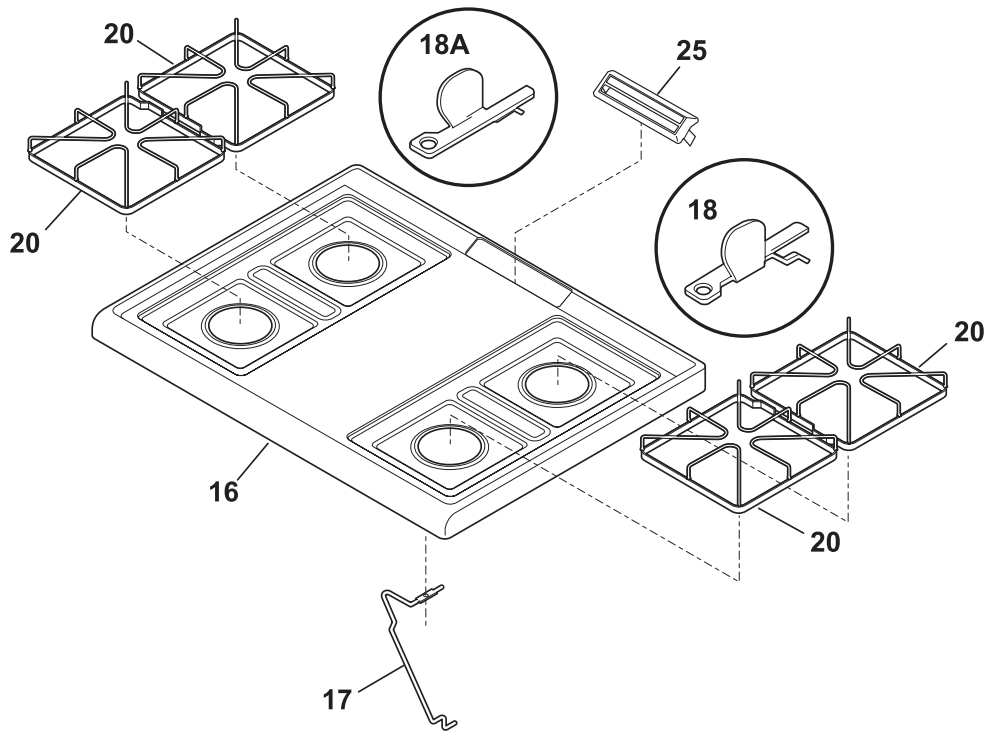

TOP/DRAWER

L24T0033B

TOP/DRAWER

Model Index: **A** FGF319K (FGF319KBA)
                          B FGF319K (FGF319KSA)

POS. NO	PART NO.		DESCRIPTION
1	316110201	A B	Carriage, low broil
2	316236401	A B	Liner, low broil
2A	316541500	A B	Shield, broiler
4	316231212	A -	Panel, drawer, black
4	316231211	- B	Panel, drawer, white
5	316129100	A B	Fastener, push-in nut, nylon, spacer
9	316081902	A B	Pan, broiler, slate blue
10	316082002	A B	Insert, broiler pan, slate blue
13A	316534200	A B	Glide-Low Broil, Inner
16	316273002	A -	Main Top, black
16	316273001	- B	Main Top, white
17	316066900	A B	Rod, maintop support
18	08067747	A B	Bracket, hinge, main top RH
18A	08067746	A B	Bracket, hinge, main top LH
20 #	316277801	A B	Grate, black, (4)
25	316104500	A B	Cover, vent, chrome
39	316019512	A -	Handle, drawer, black
39	316019511	- B	Handle, drawer, white
85	316115600	A B	Rack, low broil
*	316021105	A B	Screw, hex head cup pt, 8-18 x 0.375, black
*	316021110	A B	Screw, 8-18 x 0.5, black
*	316021120	A B	Screw, shoulder head, 8-18 x 5/8, (2), square drive