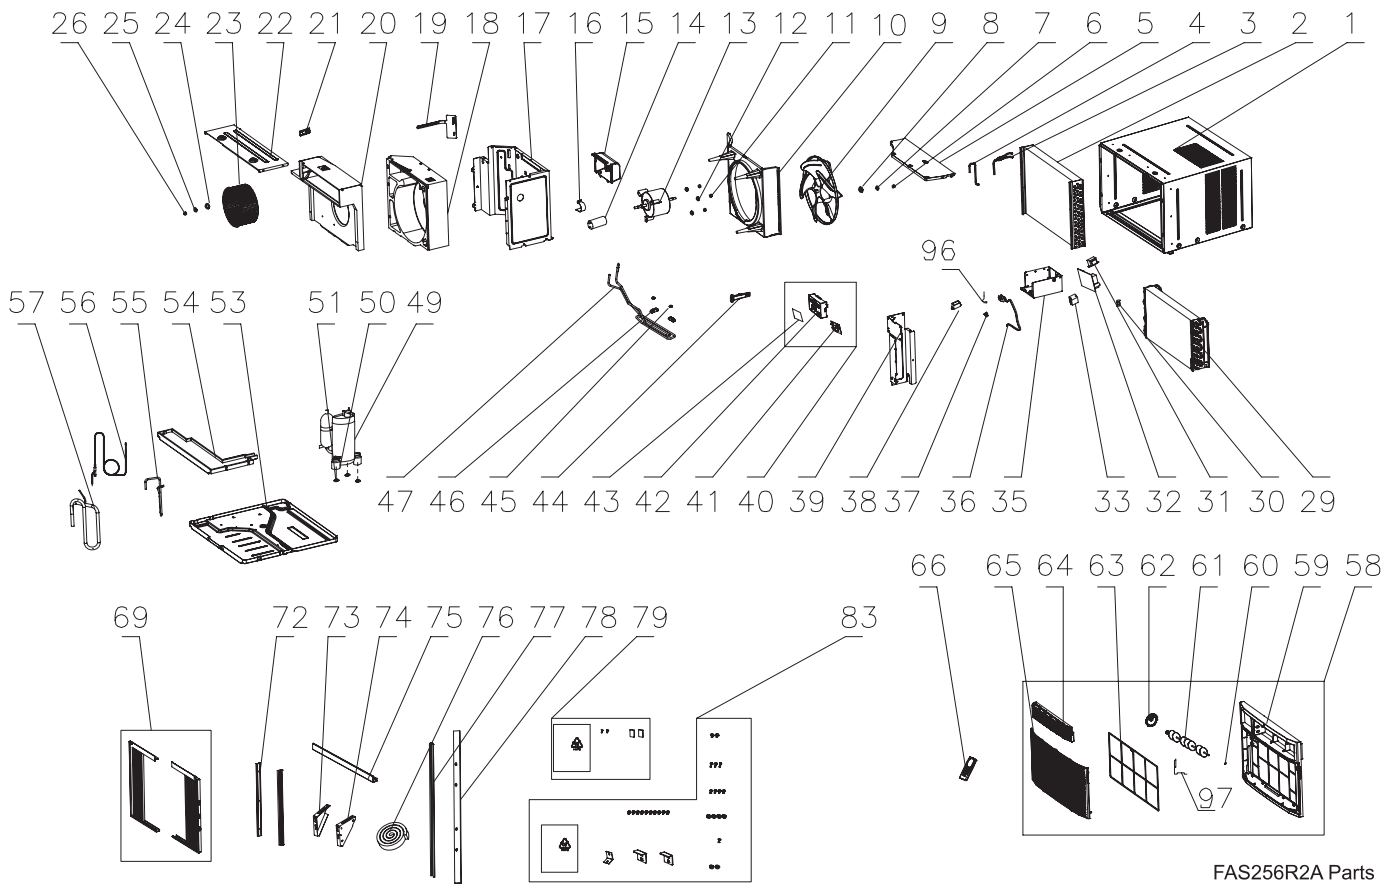

RECOMMENDED SPARE PARTS

FAS256R2A Parts

RECOMMENDED SPARE PARTS

Model Index: A FAS256R2 (FAS256R2A1)
B FAS256R2 (FAS256R2A2)

POS. NO	PART NO.		DESCRIPTION
1	5304459566	A B	Cabinet, wrapper/sleeve
2 #	5304459567	A B	Condenser
3 #	5304459568	A B	Tube, inlet, condenser
4 #	5304459570	A B	Tube, outlet, condenser
5	5304459571	A B	Cover, condenser/fan, top
6	5304459169	A B	Nut, M8
7	5304459170	A B	Washer, #8
8	5304459171	A B	Washer, #8
9 #	5304459172	A B	Fan Blade, propeller
10	5304459572	A B	Shroud, condenser fan
11	5304459175	A B	Nut, M6
12	5304459176	A B	Washer, #6
13 #	5304459573	A B	Motor, fan
14 #	5304459575	A B	Capacitor, motor
15	5304459178	A B	Cover, capacitor box
16	5304459183	A B	Strap, capacitor clamp
17	5304459576	A B	Bulkhead, air system
18	5304459577	A B	Scroll, blower housing, rear
19	5304459578	A B	Door, fresh air vent, with lever
20	5304459579	A B	Scroll, blower housing, front
21	5304459192	A B	Link, lever/vent door
22	5304459581	A B	Cover, top plate, blower scroll
23 #	5304459187	A B	Blower Wheel, centrifugal fan
24	5304459188	A B	Washer, #10
25	5304459189	A B	Washer, #10
26	5304459190	A B	Nut, M10
29 #	5304459584	A B	Evaporator
30	5304459194	A B	Clip, sensor support
31 #	5304459196	A B	Transformer
32 #	5304459459	A B	PC Board, control, main
33 #	5304459234	A B	Relay
35	5304459586	A B	Control Box
36 #	5304459591	A B	Power Cord, electric, LCDI
37	5304459237	A B	Clamp, wiring
38 #	5304459439	A B	Ionizer, clean air
39	5304459593	A B	Bulkhead, control system
40 #	5304459594	A B	Control Panel Assembly, console
41 #	5304459599	A B	PC Board, display/input
42	5304459603	A B	Control Panel, display console
43	5304459605	A B	Overlay, control display
44	5304459244	A B	Handle, vent control
45	5304459246	A B	Nut, M6, with washer
46	5304459268	A B	Clamp, sump tube
47 #	5304459610	A B	Tube, sump
49 #	5304459612	A -	Compressor, with overload
49 #	5304459613	- B	Compressor, with overload
50	5304459769	A -	Grommet, compressor
50	5304459616	- B	Grommet, compressor
51	5304459256	A B	Nut, compressor, M8, w/washer