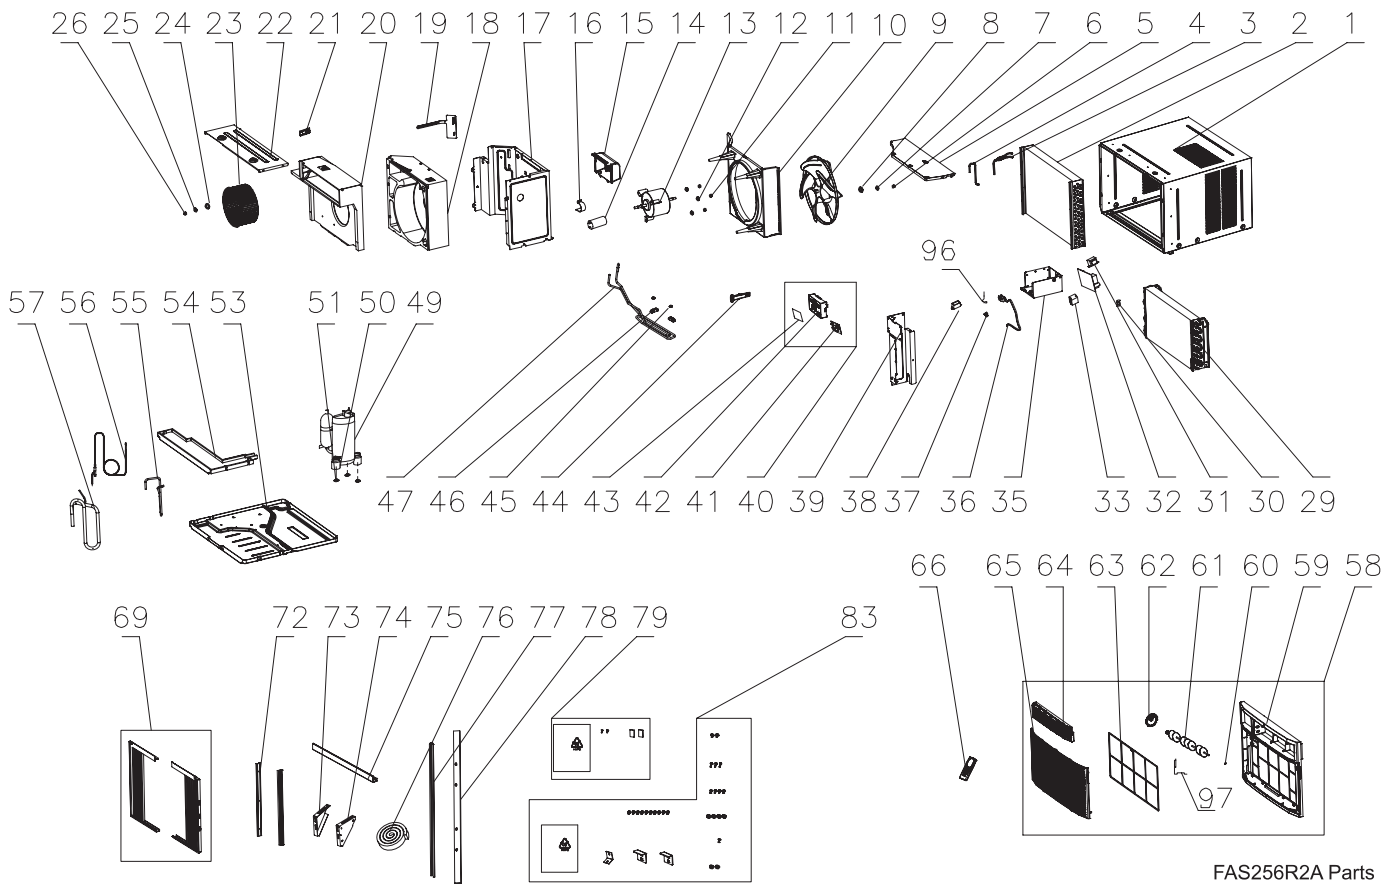

RECOMMENDED SPARE PARTS

FAS256R2A Parts

RECOMMENDED SPARE PARTS

Model Index: A FAS256R2 (FAS256R2A1)
                          B FAS256R2 (FAS256R2A2)

POS. NO	PART NO.		DESCRIPTION
53	5304459618	A -	Base, unit chassis
53	5304459619	- B	Base, unit chassis
54	5304459621	A B	Tray, drip pan, foam
55 #	5304459623	A B	Tube, discharge
56 #	5304459625	A -	Tube, capillary
56 #	5304459626	- B	Tube, capillary
57 #	5304459629	A -	Tube, suction
57 #	5304459630	- B	Tube, suction
58 #	5304459631	A B	Front Assembly, complete panel
59	5304459633	A B	Panel, frame, front
60	5304459272	A B	Gasket, vertical louver, rubber
61 #	5304459635	A B	Louver, vertical
62	5304459636	A B	Knob, auger wheel, louver
63 #	5304459637	A B	Filter, air
64 #	5304459638	A B	Louver, horizontal
65	5304459640	A B	Panel, front grille, tilt-out
66 #	5304459106	A B	Remote Control, transmitter
69	5304462391	A B	Window Filler Kit, slider panels
72	5304459645	A B	Retainer, shutter, cabinet sides
73	5304459537	A B	Bracket, support, left, angle
74	5304459538	A B	Bracket, support, right, angle
75	5304459646	A B	Rail, shutter track, top
76	5304459559	A B	Seal, sash, window stuffer
77	5304459560	A B	Seal, bottom rail, cab/chassis
78	5304459647	A B	Seal, top rail, cabinet
79	5304459774	A B	Kit, shutter lock, screw/washers
83	5304459648	A B	Hardware Kit, installation
96 #	5304459875	A B	Thermistor, evap sensor, defrost
97 #	5304459876	A B	Thermistor, temp sensor, ambient