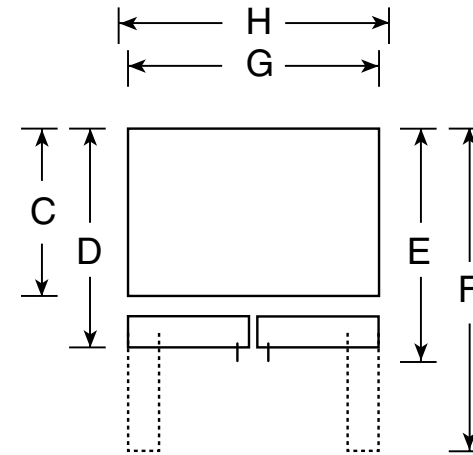

Top View

For answers to your Monogram,® GE Profile™ or GE® appliance questions, visit our website at ge.com or call GE Answer Center® service, 800.626.2000.

imagination at work

Listed by
Underwriters
Laboratories

As an ENERGY STAR® partner, GE has determined that this product meets the ENERGY STAR guidelines for energy efficiency.