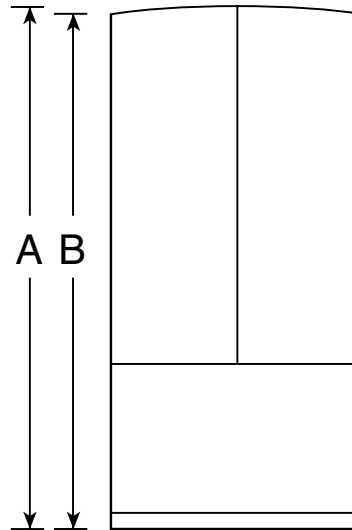

PFSS6SMX

GE Profile™ ENERGY STAR® 25.8 Cu. Ft. French Door Bottom-Freezer Drawer Refrigerator

Dimensions and Installation Information (in inches)

Overall Dimensions	Height to top of hinge (in.) A	70
	Height to top of case (in.) B	67
	Case depth without door (in.) C	29-1/8
	Case depth less door handle (in.) D	32-7/8
	Case depth with door handle (in.) E	35-5/8
	Depth with fresh food door open 90° (in.) F	47-3/4
	Width (in.) G	35-3/4
Air Clearances	Width with door open 90° inc. door handle (in.) H	44-1/2
	Each side (in.)	1/8
	Top (in.)	1
	Back (in.)	1