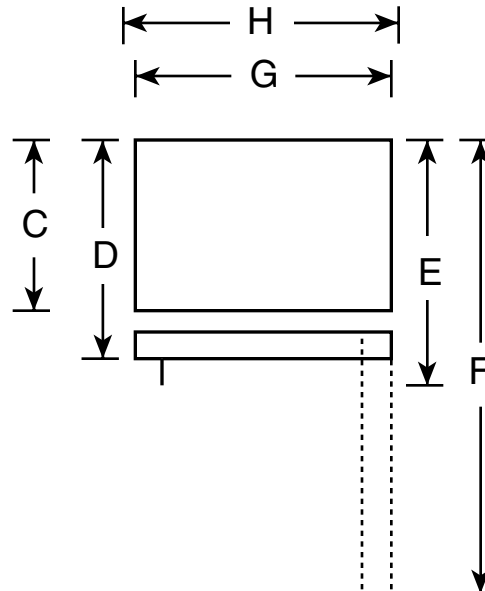

## GTH22KBR – GE® ENERGY STAR® 21.7 Cu. Ft. Top-Freezer Refrigerator

Dimensions (in inches)

Front View

Top View

Overall Dimensions	Height to top of hinge (in.) <b>A</b>	<b>67-1/2</b>
	Height to top of case (in.) <b>B</b>	<b>66-7/8</b>
	Height to mid-freezer (in.)	<b>54-1/2</b>
	Case depth without door (in.) <b>C</b>	<b>27-5/8</b>
	Case depth less door handle (in.) <b>D</b>	<b>31-5/8</b>
	Case depth with door handle (in.) <b>E</b>	<b>33-5/8</b>
	Depth with fresh food door open 90° (in.) <b>F</b>	<b>63</b>
	Width (in.) <b>G</b>	<b>32-7/8</b>
Air Clearances	Width with door open 90° with door handle (in.) <b>H</b>	<b>35</b>
	Each side (in.)	<b>1/8</b>
	Top (in.)	<b>1</b>
	Back (in.)	<b>1</b>