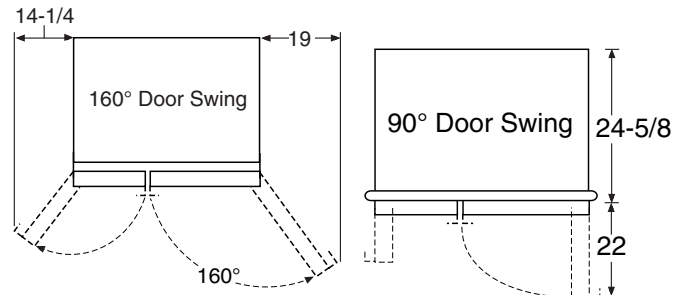

ZFSB25DXSS

GE Monogram® 24.6 Cu. Ft. Free-Standing Stainless Steel Refrigerator with Dispenser

Dimensions and Specifications (in inches)

Additional Specifications:

A 115 volt, 20 amp power supply is required. An individual properly grounded branch circuit or circuit breaker is recommended, as noted on the rating plate.

Installation Information:

Before installing, consult installation instructions, packed with product, for current dimensional data.

Clearances:

- Allow 1/8" on each side and 1" at the top and 1-1/2" at the back side for proper air circulation.

Installation in a corner:

- Allow 4" min. clearance on each side for a 90° opening and access to drawers.
- Allow 14-1/4" clearance on the freezer side for removal of ice bin.
- Allow 19" clearance on the fresh food side for removal of drawers.