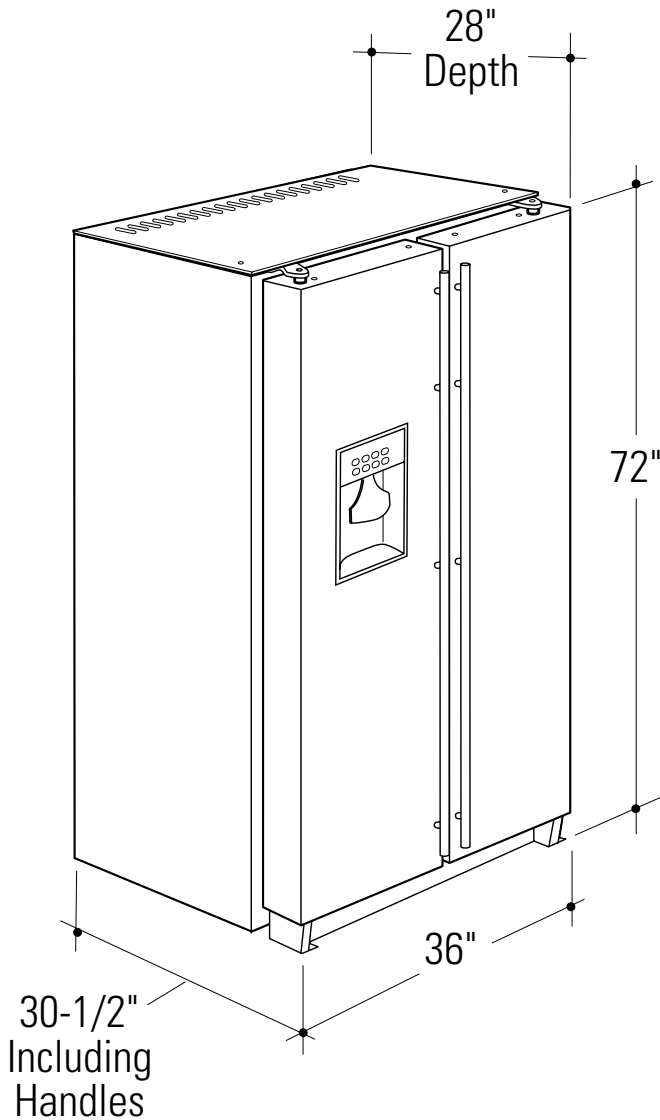

ZFSB25DXSS

GE Monogram® 24.6 Cu. Ft. Free-Standing Stainless Steel Refrigerator with Dispenser

Dimensions and Specifications (in inches)

Additional Specifications:

A 115 volt, 20 amp power supply is required. An individual properly grounded branch circuit or circuit breaker is recommended, as noted on the rating plate.

Installation Information:

Before installing, consult installation instructions, packed with product, for current dimensional data.

Clearances:

- Allow 1/8" on each side and 1" at the top and 1-1/2" at the back side for proper air circulation.

Installation in a corner:

- Allow 4" min. clearance on each side for a 90° opening and access to drawers.
- Allow 14-1/4" clearance on the freezer side for removal of ice bin.
- Allow 19" clearance on the fresh food side for removal of drawers.