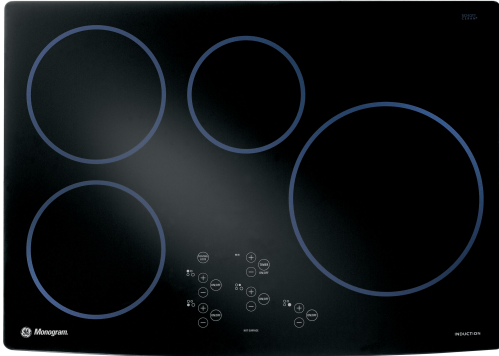

# GE Monogram® 30" Induction Cooktop

Model# ZHU30RBMBB

## FEATURES

Cooktop Surface	Glass Ceramic, Black Glass Ceramic
Cooktop Burner Type	4 Induction
Style	Smoothtop
11" Heating Element	1 (3700 Watts)
6" Heating Element (s)	1 (1800 Watts)
7" Heating Element(s)	2 (2500 Watts)
Control Type	Electronic Touch
Cooktop Control Features	Child Lock, Pan Presence Sensor, Pan Size Sensor
Control Location	Front Center
Indicator Lights	4 Hot Surface, Surface Element "ON"
Power Level Indicator	19 Levels

- Induction Technology - Induction elements use electricity to produce a magnetic field that reacts with the iron in metal cookware - including cast iron and magnetic stainless steel pans - and transfers the heat to the cookware
- Sophisticated Styling - Frameless black models are smooth from edge to edge, making them easy to clean
- 3,700-Watt, 11" Element - The most powerful induction element in the industry, provides instantaneous heat across 19 different cooking settings
- Digital Controls - Embedded in the cooktop offer added style and convenience
- Digital Pan-Sensing Technology - Detects the presence of cookware with magnetic properties, a requirement for induction cooking
- Pan Size Sensor - Automatically adjusts the heating element to the size of the pan
- Flexible Installation - Above a Monogram single wall oven is made possible by shallow-depth configuration with integrated cooling system
- Timer, Control-Lock Capability and Hot-Surface Indicator - provide an extra measure of convenience and safety
- Low-Warm Setting - Provides just enough heat to maintain an ideal serving temperature