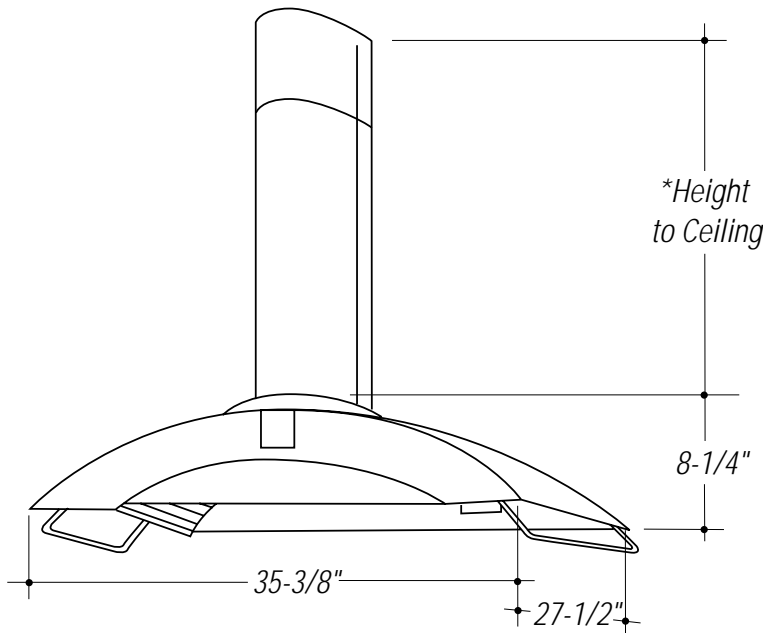

### Dimensions and Specifications (in inches)

\*26-1/4" for 8 ft. Ceiling  
Using ZX858 Accessory

38-1/8" for 9 ft. Ceiling  
Using ZX859 Accessory

50-1/8" for 10 ft. Ceiling  
Using ZX8510 Accessory

**This vent hood is designed to be used in vented ceiling mounted installations.**