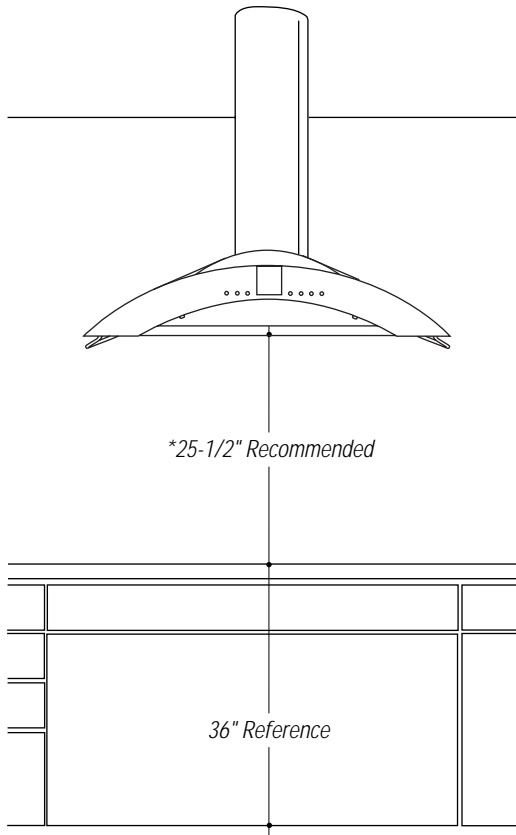

Monogram™

ZV850SB—GE Monogram 36" Stainless Steel Island Vent Hood

*The vent hood must be installed 24" min. and 30" max. above the cooking surface. 25-1/2" is recommended to insure that the duct cover meets the ceiling.

Dimensions and Clearances:

The vent hood should be installed 25-1/2" above the cooking surface. The cooking surface should be at least 36" above the floor. Installation will be easier if the vent hood is installed before the range or cooktop/countertop is installed.

Installation Information: Before installing, consult installation instructions (Pub. No. 49-8970) packed with product for current dimensional data.

For answers to your Monogram®,
GE Profile Performance Series™,
GE Profile™ or GE appliance questions, call
GE Answer Center® service, 800.626.2000.