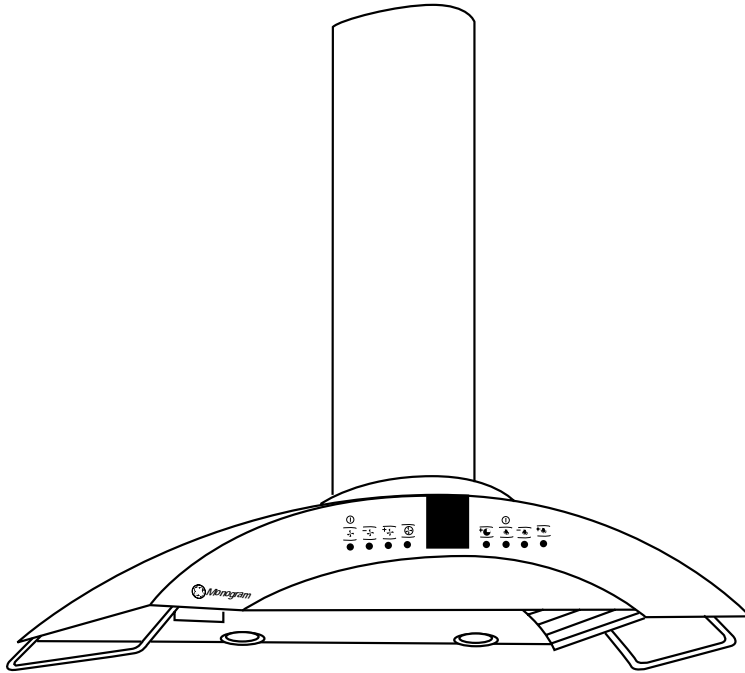

Monogram™

ZV850SB—GE Monogram 36" Stainless Steel Island Vent Hood

Features and Benefits

- For 36" Cooktop Surfaces
- 360 CFM Vertical Exhaust Blower Rating
- Electronic Touchpad Controls
- 4 Halogen Lamps with 6 Levels of Intensity
- Low-Light / Night-Light Setting
- 3 Removable Filters with Filter Cleaning Reminder
- Automatic Delayed Fan Shut-Off (5/10/20 Mins.)
- 6" Round Duct
- Model ZV850SB—Stainless Steel