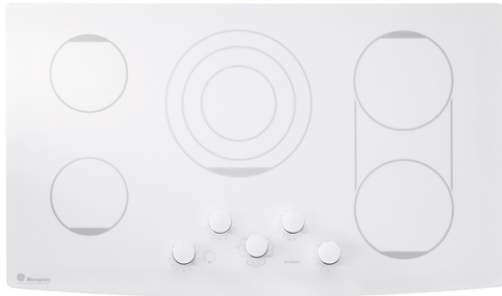

# GE Monogram® 36" Electric Cooktop

Model# ZEU36KWKWW

## FEATURES

Cooktop Surface	Glass Ceramic, True White Glass Ceramic
Cooktop Burner Type	Smoothtop, 5 Ribbon
Style	Smoothtop
6" Heating Element (s)	2 Ribbon (1200W)
6"/9"/12" Tri-Ring Element	1 Ribbon (1050/1950/3000)
7" Heating Element(s)	2 Ribbon (1800W)
Bridge Element	800 Watt (Links 7" Elements)
Control Type	Infinite Heat Rotary
Control Location	Front Center
Indicator Lights	5 Hot Surface, Surface Element "ON"

- Sophisticated Styling - The flush, frameless design offers a stunning look of sleek simplicity, and the surface is completely solid for a dramatic true color appearance
- Cooking Versatility - Elements vary from 6" to 12" in diameter and can be expanded to suit your cooking needs
- Expandable Elements - Triple-ring and bridge elements allow you to create larger heating zones to match your cooking needs
- Cooking performance - Responsive ribbon elements allow you to simmer and saute precisely according to recipe; an infinite range of heat settings leaves plenty of room for improvisation