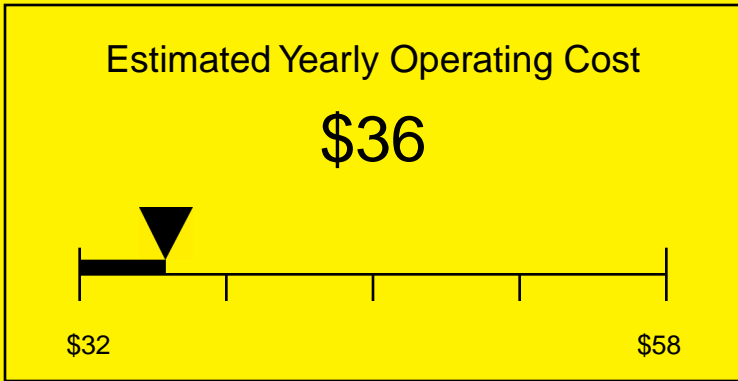

ENERGYGUIDE

REFRIGERATOR
Defrost: Automatic

FF510L
4.5 Cubic Feet

Compare the energy use of this product with others
before you buy

336kWh

Estimated Yearly Electricity Use

Your cost will depend on your utility rates

Based on a 2007 U.S. Government national average cost of 10.65 cents per kWh for electricity. Your actual operating cost will vary depending on your local utility rates and your use of the product.