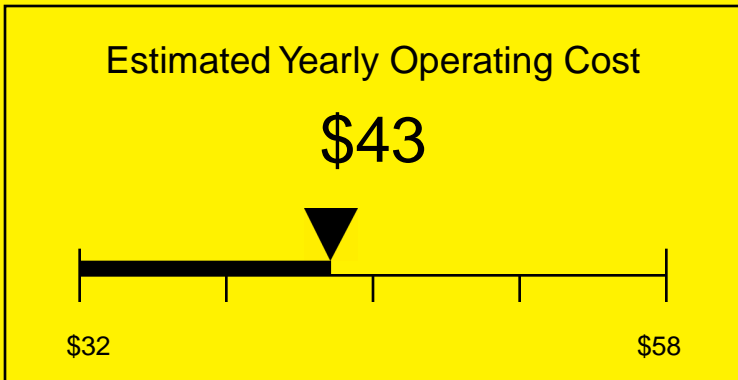

ENERGYGUIDE

REFRIGERATOR
Defrost: Automatic

FF6L7BIMED
5.5 Cubic Feet

Compare the energy use of this product with others
before you buy

Your cost will depend on your utility rates

Based on a 2007 U.S. Government national average cost of 10.65 cents per kWh for electricity. Your actual operating cost will vary depending on your local utility rates and your use of the product.