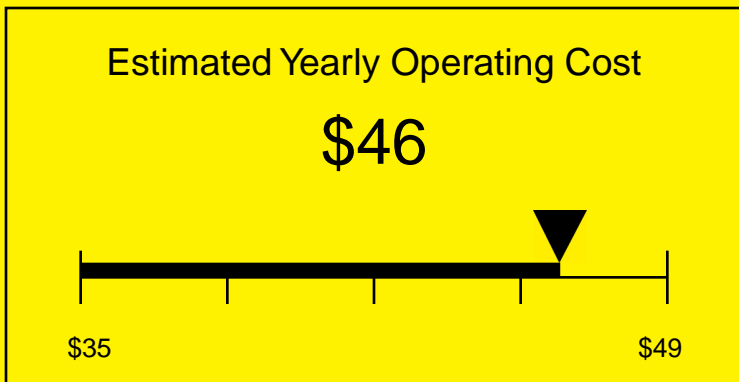

# ENERGYGUIDE

REFRIGERATOR  
Defrost: Automatic

SCR600LBIMED  
5.5 Cubic Feet

Compare the energy use of this product with others  
before you buy

Your cost will depend on your utility rates

Based on a 2007 U.S. Government national average cost of 10.65 cents per kWh for electricity. Your actual operating cost will vary depending on your local utility rates and your use of the product.