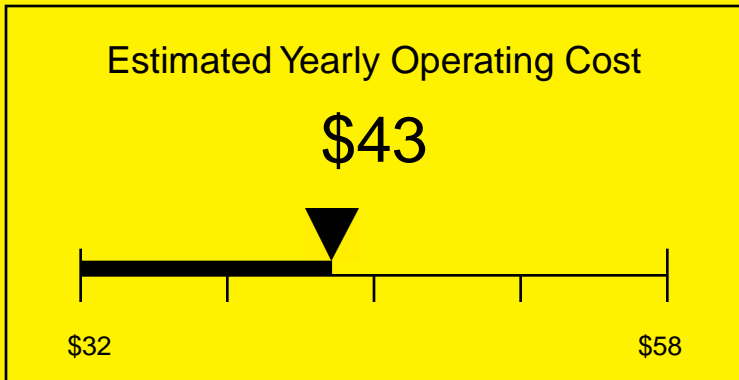

# ENERGYGUIDE

REFRIGERATOR  
Defrost: Automatic

FF6L7BIMEDADA  
5.5 Cubic Feet

Compare the energy use of this product with others  
before you buy

**405kWh**

Estimated Yearly Electricity Use

Your cost will depend on your utility rates

Based on a 2007 U.S. Government national average cost of 10.65 cents per kWh for electricity. Your actual operating cost will vary depending on your local utility rates and your use of the product.