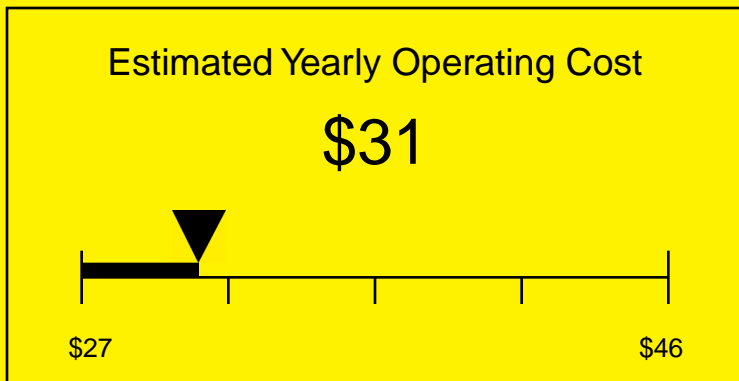

ENERGYGUIDE

REFRIGERATOR-FREEZER
Defrost: Cycle

CP35B
2.9 Cubic Feet

Compare the energy use of this product with others
before you buy

Your cost will depend on your utility rates

Based on a 2007 U.S. Government national average cost of 10.65 cents per kWh for electricity. Your actual operating cost will vary depending on your local utility rates and your use of the product.