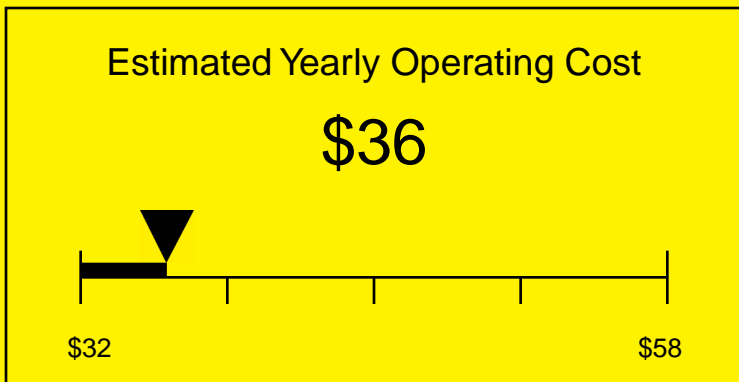

ENERGYGUIDE

REFRIGERATOR
Defrost: Automatic

FF510LMED
4.5 Cubic Feet

Compare the energy use of this product with others
before you buy

336kWh

Estimated Yearly Electricity Use

Your cost will depend on your utility rates

Based on a 2007 U.S. Government national average cost of 10.65 cents per kWh for electricity. Your actual operating cost will vary depending on your local utility rates and your use of the product.