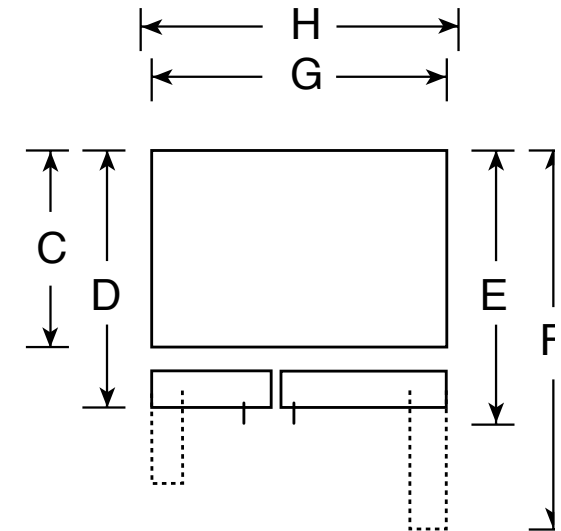

### Dimensions and Installation Information (in inches)

Overall Dimensions	Height to top of hinge (in.) <b>A</b>	<b>69-3/4</b>
	Height to top of case (in.) <b>B</b>	<b>68-3/4</b>
	Case depth without door (in.) <b>C†</b>	<b>28</b>
	Case depth less door handle (in.) <b>D†</b>	<b>31-1/4</b>
	Case depth with door handle (in.) <b>E†</b>	<b>33-5/8</b>
	Depth with fresh food door open 90° (in.) <b>F†</b>	<b>49-3/8</b>
	Width (in.) <b>G</b>	<b>35-3/4</b>
	Width with door open 90° inc. door handle (in.) <b>H</b>	<b>38-1/4</b>
Air Clearances	Each side (in.)	<b>1/8</b>
	Top (in.)	<b>1</b>
	Back (in.)	<b>1</b>

Top View

†Water hook-up fits in back air clearance when calculating installation depth.

If installed against a wall, allow clearance of 14-3/16" on freezer side to remove bin.

Clearance required to remove fresh food full-size pan without disassembling is 18-15/16".