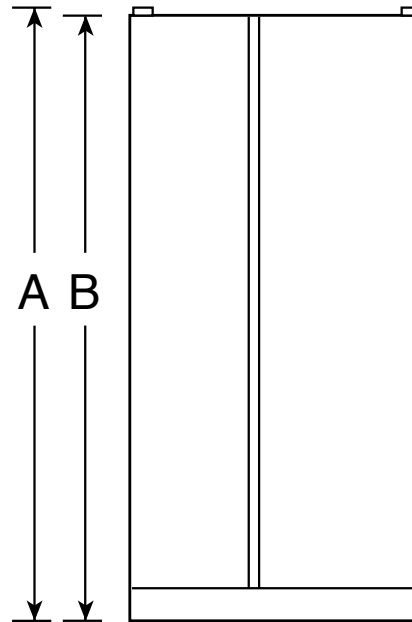

### Dimensions and Installation Information (in inches)

Overall Dimensions	Height to top of hinge (in.) <b>A</b>	<b>69-3/4</b>
	Height to top of case (in.) <b>B</b>	<b>68-3/4</b>
	Case depth without door (in.) <b>C†</b>	<b>28</b>
	Case depth less door handle (in.) <b>D†</b>	<b>31-1/4</b>
	Case depth with door handle (in.) <b>E†</b>	<b>33-5/8</b>
	Depth with fresh food door open 90° (in.) <b>F†</b>	<b>49-3/8</b>
	Width (in.) <b>G</b>	<b>35-3/4</b>
	Width with door open 90° inc. door handle (in.) <b>H</b>	<b>38-1/4</b>
Air Clearances	Each side (in.)	<b>1/8</b>
	Top (in.)	<b>1</b>
	Back (in.)	<b>1</b>