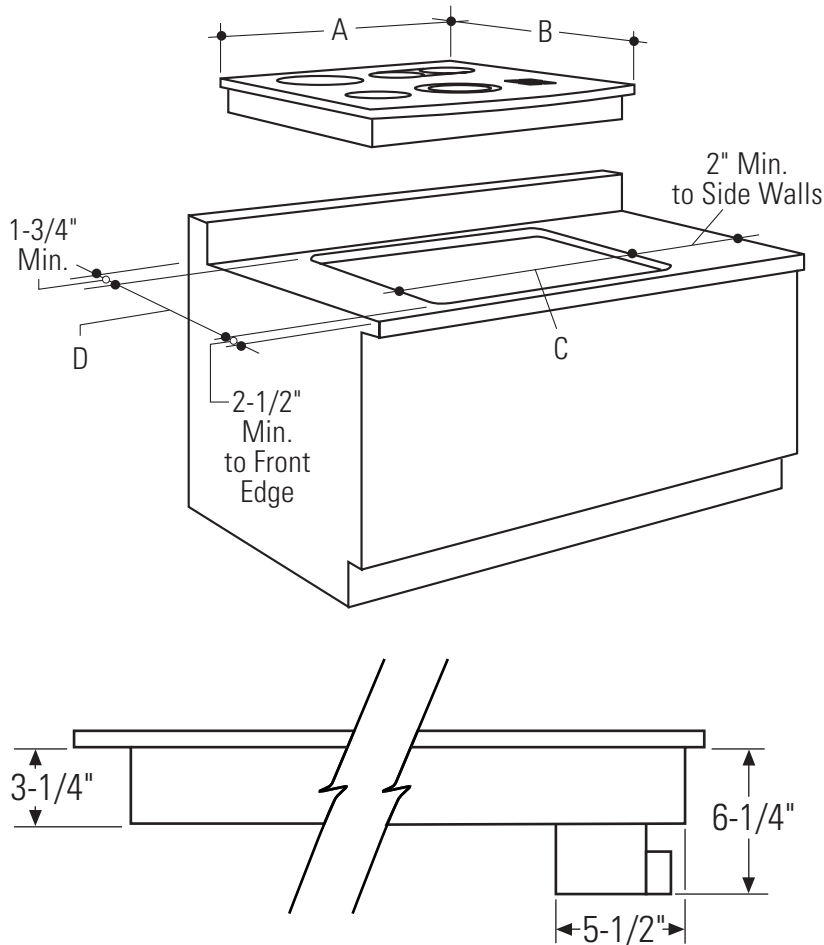

## Dimensions and Specifications (in inches)

### Cutout Dimensions:

30" Models	A	B	C	D
ZEU30RB	29-3/4"	21-5/8"	28-1/2"	19-5/8"

**Note:** Reference pub. no. 31-10512 for 36" models and 31-10511 for 30" models, GE Monogram Digital Cooktop Installation Instructions, before installing for current dimensional data.