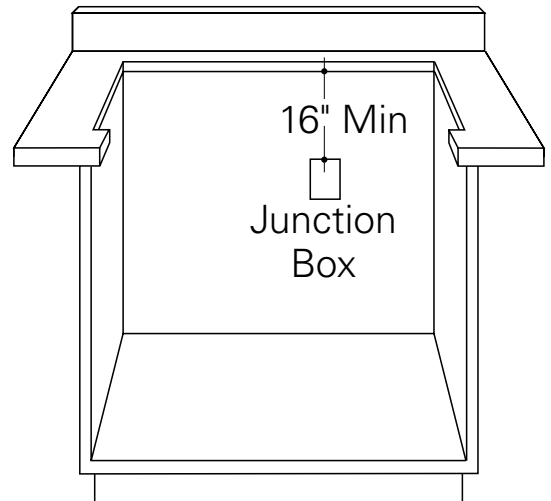

## Dimensions and Specifications (in inches)

### Cutout Dimensions:

30" Models	A	B	C	D
ZEU30RB	29-3/4"	21-5/8"	28-1/2"	19-5/8"

**Note:** Reference pub. no. 31-10512 for 36" models and 31-10511 for 30" models, GE Monogram Digital Cooktop Installation Instructions, before installing for current dimensional data.