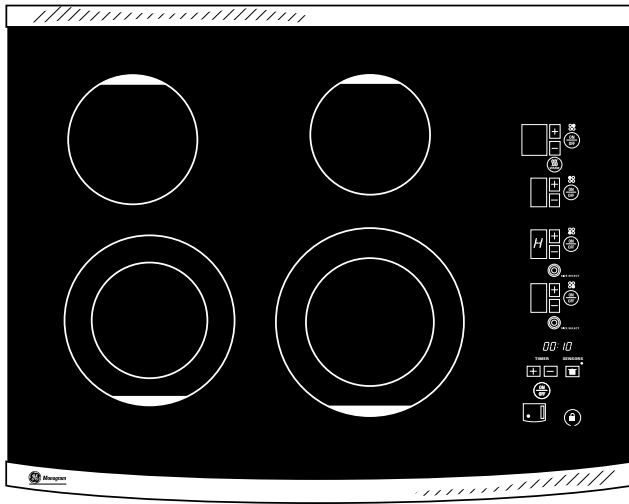

## Dimensions and Specifications (in inches)

### Cutout Dimensions:

30" Models	A	B	C	D
ZEU30RB	29-3/4"	21-5/8"	28-1/2"	19-5/8"

**Note:** Reference pub. no. 31-10512 for 36" models and 31-10511 for 30" models, GE Monogram Digital Cooktop Installation Instructions, before installing for current dimensional data.

### **Features and Benefits**

- 30" Digital Ribbon Cooktop
- Frameless Glass Design
- Patterned Ceramic Glass Surface
- Six Cooking Configurations
- One 7", One 6", One Dual 6"/9" and One Dual 5"/8" Heating Element
- Rapid Hi/Lo Burners
- Electronic Touch Controls
- Pan Presence Sensor
- Pan Size Sensor
- Control Lock Capability
- Four Hot Surface Indicator Lights
- Model ZEU30RSFSS – Black (Stainless Steel Trim)
- Model ZEU30RWFWW – White
- Model ZEU30RBFBB – Black