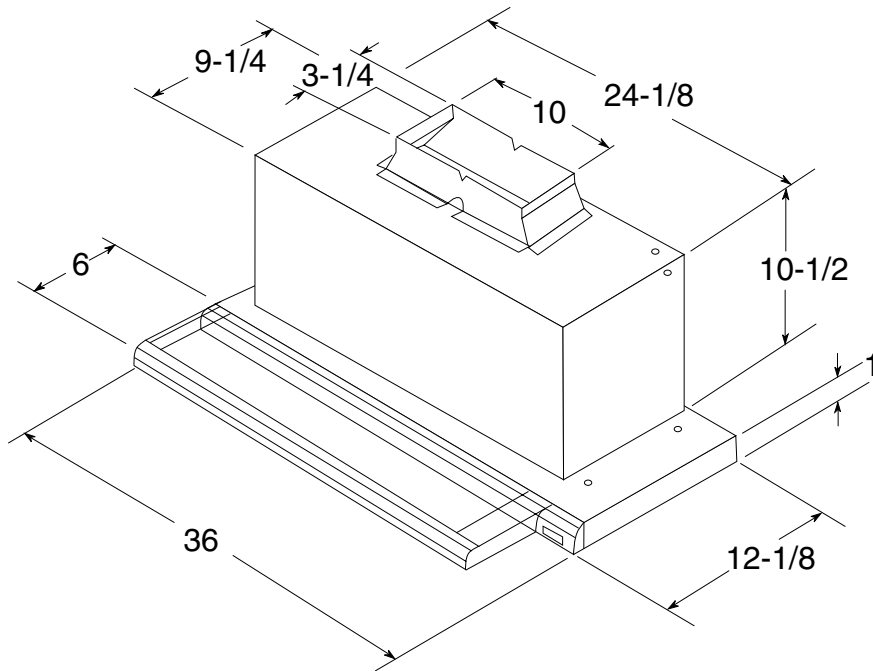

## JV694S – GE Profile™ Slide-Out Hood

### Installation Information and Dimensions (in inches)

Amp Rating	
120V	3.7

**Note:** Remove glass visor from unit before installing hood in cabinet to protect visor from damage.

**Installation Information:** Before installing, consult Use & Care/installation instructions [Pub. No. 49-8463] packed with product for current dimensional data.