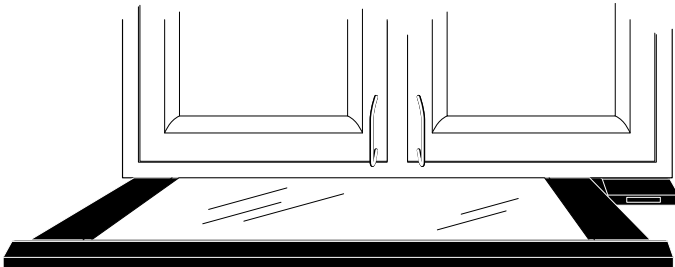

Profile™

JV694S – GE Profile™ Slide-Out Hood

Features and Benefits

- Black on black Model
- 36" Vented Hood With Cooktop Light
- See-Through Glass Visor Slides In and Out
- 300 CFM Performance With Variable Speed Fan Control
- Auto Heat Sensor
- Compact Housing Leaves Ample Shelf Space Behind Cabinet Doors
- Vertical Exhaust With 3-1/4" x 10" Rectangular Duct
- Sones Rating: Top Exhaust – 4.5
- Also Available In White on white as Model JV695S and Bisque as in Model JV696S