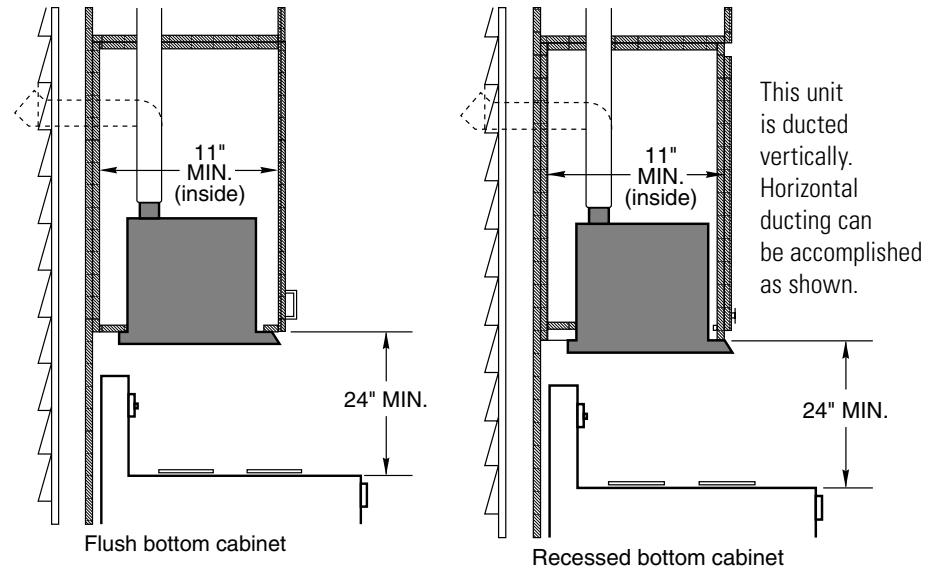

### Installation Information and Dimensions (in inches)

Amp Rating	
120V	3.7

**Note:** Remove glass visor from unit before installing hood in cabinet to protect visor from damage.

**Installation Information:** Before installing, consult Use & Care/installation instructions [Pub. No. 49-8463] packed with product for current dimensional data.