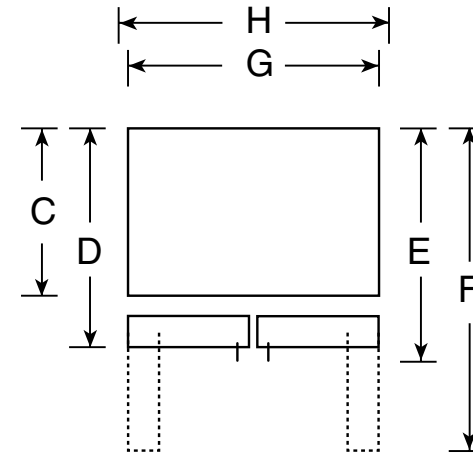

PFCS1NFX

GE Profile™ 20.8 Cu. Ft. Bottom-Freezer Refrigerator

Dimensions and Installation Information (in inches)

| | | |
|--------------------|--|---------------|
| Overall Dimensions | Height to top of hinge (in.) A | 69-5/8 |
| | Height to top of case (in.) B | 69 |
| | Case depth without door (in.) C | 23-7/8 |
| | Case depth less door handle (in.) D | 28-1/2 |
| | Case depth with door handle (in.) E | 31 |
| | Depth with fresh food door open 90° (in.) F | 43-1/2 |
| | Width (in.) G | 35-3/4 |
| Air Clearances | Width with door open 90° inc. door handle (in.) H | 44 |
| | Each side (in.) | 1/8 |
| | Top (in.) | 1 |
| | Back (in.) | 1/2 |

Note:

Anti-tip bracket part number 200D8494P001 will be shipped with every counter-depth model

For answers to your Monogram,® GE Profile™ or GE® appliance questions, visit our website at ge.com or call GE Answer Center® service, 800.626.2000.