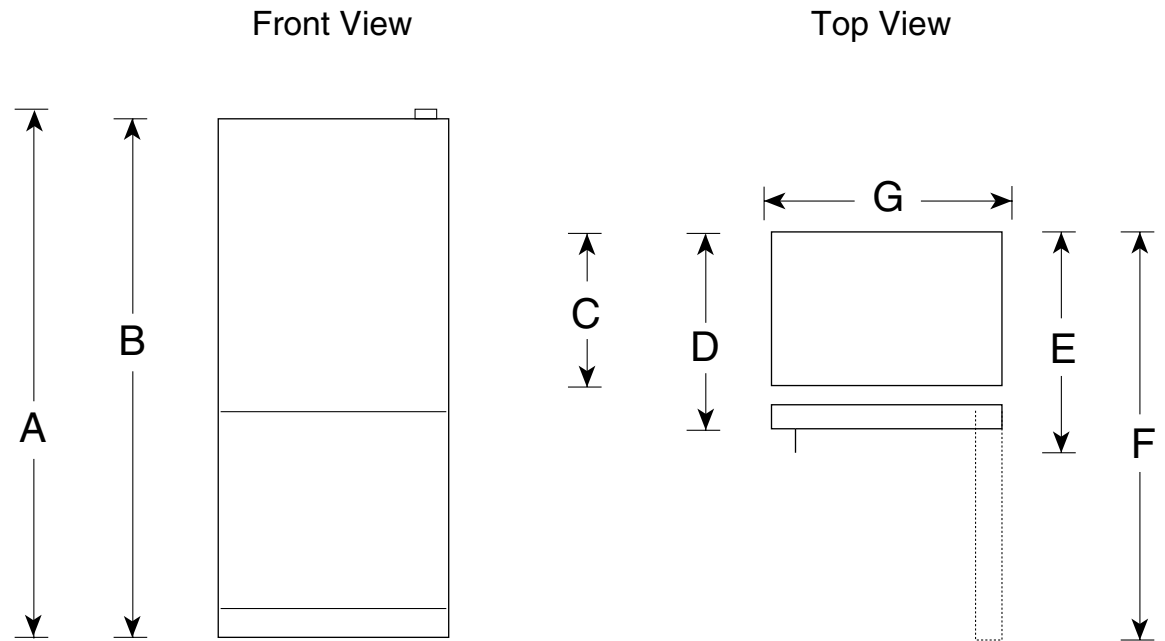

PDS22MFS

GE Profile™ ENERGY STAR® 22.2 Cu. Ft. Bottom-Freezer Drawer Refrigerator

Dimensions and Installation Information (in inches)

Overall Dimensions	Height to top of hinge (in.) A	68-5/8
	Height to top of case (in.) B	67-7/8
	Case depth without door (in.) C	28-1/4
	Case depth less door handle (in.) D	31-3/4
	Case depth with door handle (in.) E	33-7/8
	Depth with fresh food door open 90° (in.) F	62
	Width (in.) G	32-7/8
Air Clearances	Width with door open 90° inc. door handle (in.) H	36-1/4
	Each side (in.)	1/8
	Top (in.)	1
	Back (in.)	1