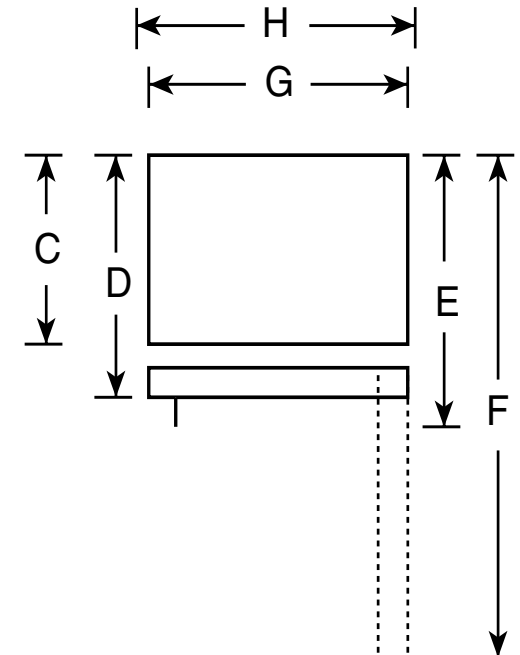

### Dimensions and Installation Information

Overall Dimensions	Height to top of hinge (in.) <b>A</b>	67-3/8
	Height to top of case (in.) <b>B</b>	66-7/8*
	Case depth without door (in.) <b>C†</b>	26-3/4
	Case depth less door handle (in.) <b>D†</b>	30-1/2
	Case depth with door handle (in.) <b>E†</b>	32-3/8
	Depth with fresh food door open 90° (in.) <b>F†</b>	56-3/8
	Width (in.) <b>G</b>	28
	Width with door open 90° less door handle (in.) <b>H</b>	30-3/4
Air Clearances	Each side (in.)	3/4
	Top (in.)	1
	Back (in.)	1

\*Height to mid-freezer (in.): 57

Front View

Top View

For answers to your Monogram®, GE Profile™ or GE® appliance questions, visit our website at [ge.com](http://ge.com) or call GE Answer Center® service, 800.626.2000.

Dimension and installation information are shown in inches.

Specification Created 1/05

310395