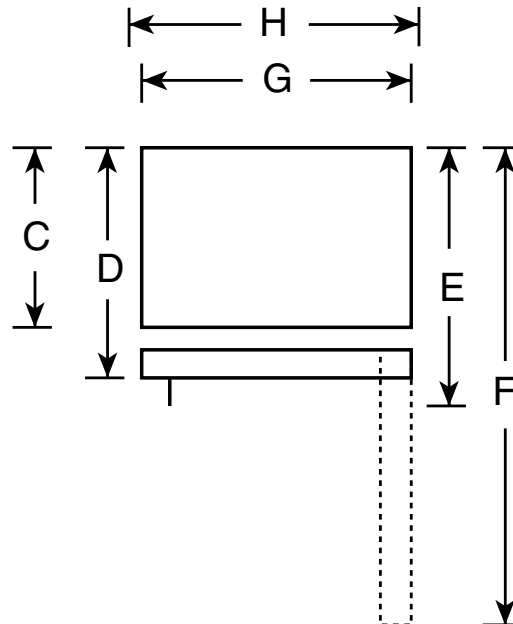

GE Appliances

GTS18JBP – GE 18.0 Cu. Ft. Top-Freezer Refrigerator

Dimensions (in inches)

Front View

Top View

Overall Dimensions	Height to top of hinge (in.) A	66-5/8
	Height to top of case (in.) B	66-1/8
	Height to mid-freezer (in.)	53-15/16
	Case depth without door (in.) C	27-1/2
	Case depth less door handle (in.) D	30-1/4
	Case depth with door handle (in.) E	32-1/8
	Depth with fresh food door open 90° (in.) F	58-1/8
	Width (in.) G	29-1/2
	Width with door open 90° with door handle (in.) H	30
Air Clearances	Each side (in.)	1/8
	Top (in.)	1
	Back (in.)	1

Note: All Top-Freezer No-Frost Right-Hand Refrigerator Doors: As you face the front of the refrigerator, the handle is on your left and the hinges are on your right.
All Top-Freezer No-Frost Left-Hand Refrigerator Doors: As you face the front of the refrigerator, the handle is on your right and the hinges are on your left.

Specification Revised 7/05

310360

GE Appliances

GTS18JBP – GE 18.0 Cu. Ft. Top-Freezer Refrigerator

Features and Benefits

- Spill Proof Glass Shelves – Shelves slide out, and spills stay put.
- Illuminated Upfront Slimline Temperature Controls – Offer maximum style and convenience.
- Sealed Vegetable/Fruit Crisper – Provides the ideal storage environment for fruits and vegetables.
- Automatic Moisture Control – Electronic sensors automatically control moisture, adjusting to room humidity changes.
- Spill Proof Freezer Floor – Seamless design offers easy cleanup.
- Gallon Door Storage – Makes room for milk and other gallon-size containers.
- NeverClean™ Condenser – Condenses coils are encased, they don't require cleaning in normal operating environments.
- Model GTS18JBPWW – White on white
- Model GTS18JBPCC – Bisque on bisque
- Model GTS18JBPBB – Black on black