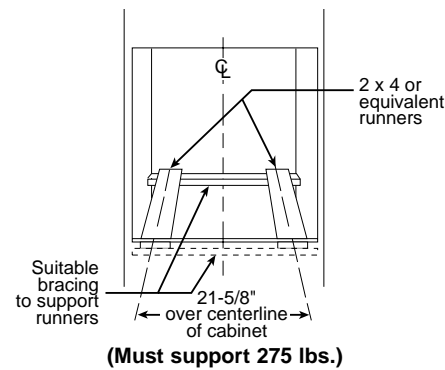

Profile™

JT955BF/CF/SF/WF – GE Profile™ 30" Built-In Double Oven

Dimensions (in inches)

KW Rating	
240V	7.2
208V	5.4
Breaker Size	
240V	40 Amps
208V	30 Amps

Cabinet	30"
A – Overlap of Oven Over Side Edges of Cutout	11/16" – 3/4"
B – Overlap of Oven at Top and Bottom of Cutout	1"
Oven	
C – Overall Depth	23-1/2"
D – Overall Height	52-7/8"
E – Overall Width	29-3/4"

Note: Cabinets installed adjacent to wall ovens must have an adhesion spec of at least a 194°F temperature rating.

Installation Information: Before installing, consult installation instructions packed with product for current dimensional data.