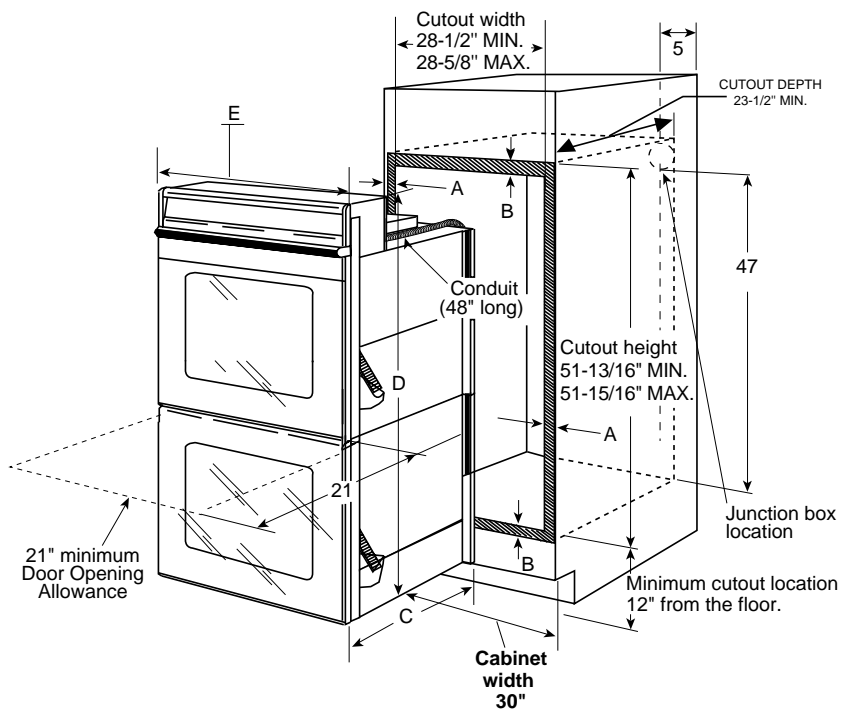

Profile™

JT955BF/CF/SF/WF – GE Profile™ 30" Built-In Double Oven

Dimensions (in inches)

KW Rating	
240V	7.2
208V	5.4
Breaker Size	
240V	40 Amps
208V	30 Amps

Cabinet	30"
A – Overlap of Oven Over Side Edges of Cutout	11/16" – 3/4"
B – Overlap of Oven at Top and Bottom of Cutout	1"
Oven	
C – Overall Depth	23-1/2"
D – Overall Height	52-7/8"
E – Overall Width	29-3/4"

Note: Cabinets installed adjacent to wall ovens must have an adhesion spec of at least a 194°F temperature rating.

Installation Information: Before installing, consult installation instructions packed with product for current dimensional data.

MOST 30" WALL CABINETS CAN BE USED WITH THIS UNIT
THE OPENING BETWEEN THE INSIDE WALLS MUST BE AT LEAST 28-1/2" WIDE

Electric wall ovens are not approved for installation with a plug and receptacle. They must be hard wired in accordance with installation instructions.