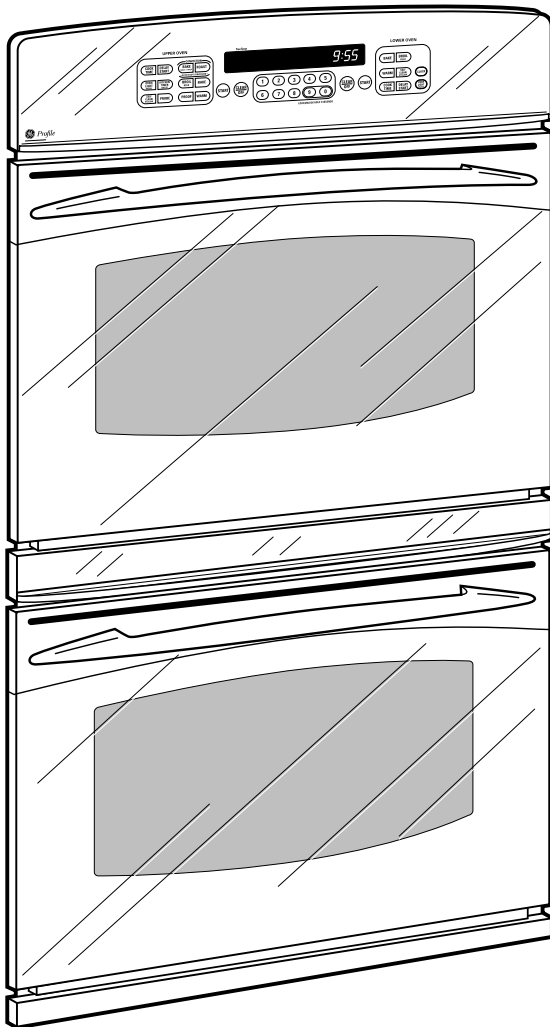

Profile™

JT955BF/CF/SF/WF – GE Profile™ 30" Built-In Double Oven

Dimensions (in inches)

KW Rating	
240V	7.2
208V	5.4
Breaker Size	
240V	40 Amps
208V	30 Amps

Cabinet	30"
A – Overlap of Oven Over Side Edges of Cutout	11/16" – 3/4"
B – Overlap of Oven at Top and Bottom of Cutout	1"
Oven	
C – Overall Depth	23-1/2"
D – Overall Height	52-7/8"
E – Overall Width	29-3/4"

MOST 30" WALL CABINETS CAN BE USED WITH THIS UNIT
THE OPENING BETWEEN THE INSIDE WALLS MUST BE AT LEAST 28-1/2" WIDE

Electric wall ovens are not approved for installation with a plug and receptacle. They must be hard wired in accordance with installation instructions.

Specification Created 7/02

For answers to your Monogram®, GE Profile™ or GE appliance questions, visit our website at GEAppliances.com or call GE Answer Center® service, 800.626.2000.

Profile™

JT955BF/CF/SF/WF – GE Profile™ 30" Built-In Double Oven

Features and Benefits

- Upper Oven – Multi-Mode Convection Bake and Convection Roast with Auto Recipe™ Conversion
- Extra-Large 4.1 cu. ft. Capacity Self-Cleaning Convection Oven with Delay Clean Option
- Precise Air™ Convection System
- 3 Heavy Duty Oven Racks with 7 Embossed Positions and Roasting Rack (Upper Oven)
- TrueTemp™ System
- Lower Oven – Extra-Large 4.4 cu. ft. Capacity Self-Cleaning Thermal Oven with Delay Clean Option
- 2 Heavy Duty Oven Racks with 6 Embossed Positions (Lower Oven)
- SmartSet Electronic Glass Touch Oven Controls with Digipad; Certified Sabbath Mode/Proofing Mode
- CleanDesign Oven Interior
- True Frameless Glass Oven Doors with Big ClearView™ Windows and Halogen Interior Lights
- Convection Cookbook Included
- Model JT955WFWW – White on white
- Model JT955BFBB – Black on black
- Model JT955CFCC – Bisque on bisque
- Model JT955SFSS – Stainless steel