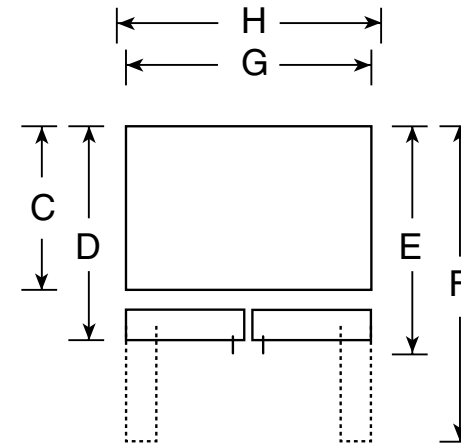

PFSF2MIY

GE Profile™ ENERGY STAR® 22.0 Cu. Ft. Bottom-Freezer Refrigerator with Internal Dispenser

Dimensions and Installation Information (in inches)

Overall Dimensions	Height to top of hinge (in.) A	68-5/8
	Height to top of case (in.) B	67-7/8
	Case depth without door (in.) C	28-3/4
	Case depth less door handle (in.) D	33
	Case depth with door handle (in.) E	35-1/2
	Depth with fresh food door open 90° (in.) F	46-5/8
	Width (in.) G	32-3/4
Air Clearances	Width with door open 90° inc. door handle (in.) H	40-5/8
	Each side (in.)	1/8
	Top (in.)	1
	Back (in.)	3/4