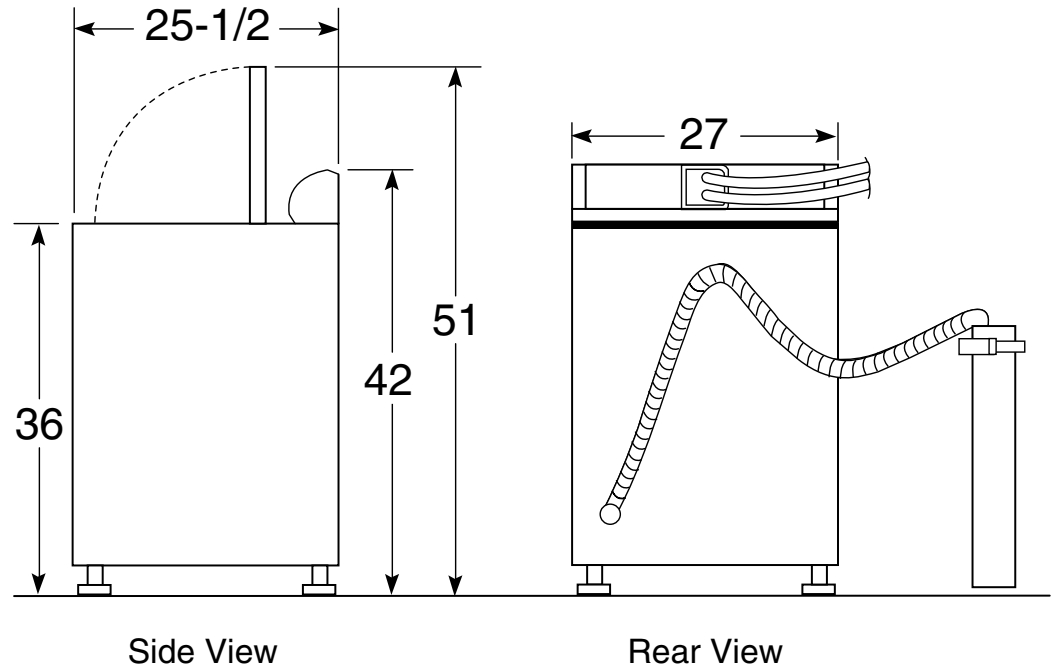

## GE Profile™ ENERGY STAR® 4.1 IEC Cu. Ft. Colossal Capacity High-Efficiency Washer

### Dimensions and Installation Information (in inches)

**Circuit Requirements:** An individual, properly-grounded branch circuit, with a three-prong grounding-type receptacle, protected by a 15 or 20 amp circuit breaker or a time-delay fuse, is required.

**Electrical Rating:** 120V, 60Hz, 10A

**Note:** Washer wall outlet must be located within 36" of service code entry. Wall outlet must not be located behind dryer.

**Installation Information:** Before installing, consult installation instructions packed with product for current dimensional data.