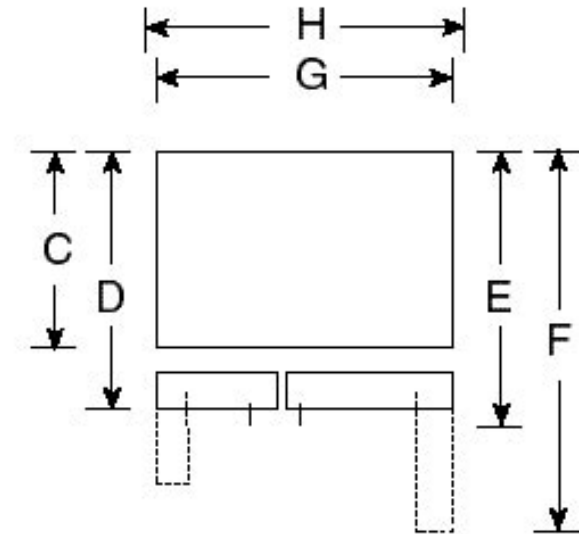

GSS23LGT

GE® ENERGY STAR® 22.6 Cu. Ft. Side-By-Side Refrigerator with Dispenser

Dimensions and Installation Information (in inches)

Overall Dimensions	Height to top of hinge (in.) A	69-1/4
	Height to top of case (in.) B	68-3/4
	Case depth without door (in.) C†	28
	Case depth less door handle (in.) D†	31-1/4
	Case depth with door handle (in.) E†	33-9/16
	Depth with fresh food door open 90° (in.) F†	50-1/16
	Width (in.) G	32-3/4
	Width with door open 90° inc. door handle (in.) H	34-1/4
Air Clearances	Each side (in.)	1/8
	Top (in.)	1
	Back (in.)	1

Top View

†Water hook-up fits in back air clearance when calculating installation depth.

If installed against a wall, allow clearance of 14-3/16" on freezer side to remove bin.

Clearance required to remove fresh food full-size pan without disassembling is 18-15/16".

Allow additional space for any necessary leveling adjustments.

For answers to your Monogram®, GE Profile™ or GE® appliance questions, visit our website at ge.com or call GE Answer Center® service, 800.626.2000.