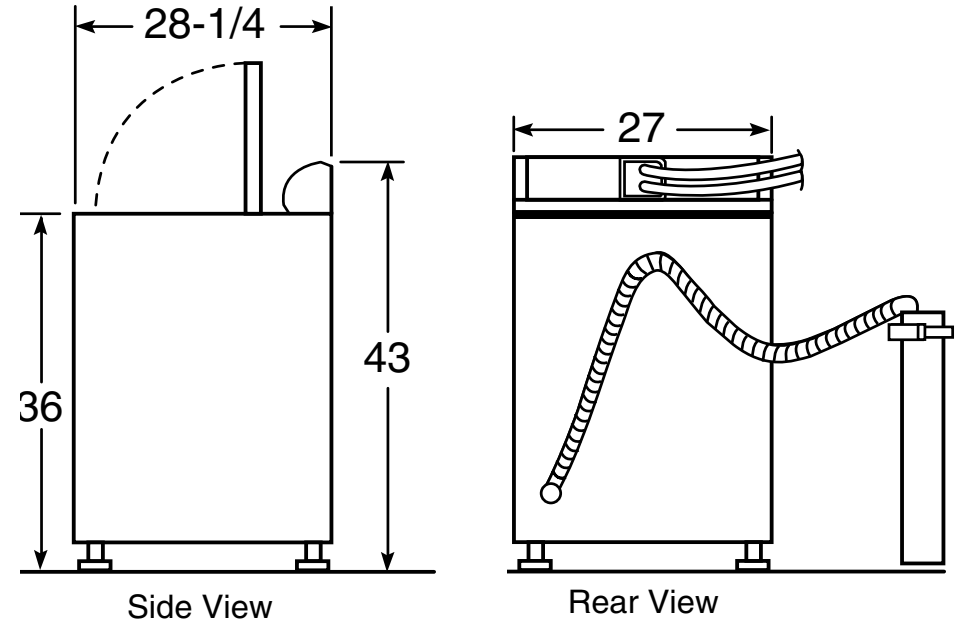

WPGT9360E

GE Profile Harmony™ ENERGY STAR® 4.0 IEC Cu. Ft. King-Size Capacity High-Efficiency Washer

Dimensions and Installation Information (in inches)

Circuit Requirements: An individual, properly-grounded branch circuit, with a three-prong grounding-type receptacle, protected by a 15 or 20 amp circuit breaker or a time-delay fuse, is required.

Electrical Rating: 115V, 60Hz, 10A

Note: Washer wall outlet must be located within 36" of service code entry. Wall outlet must not be located behind dryer.

Installation Information: Before installing, consult installation instructions packed with product for current dimensional data.