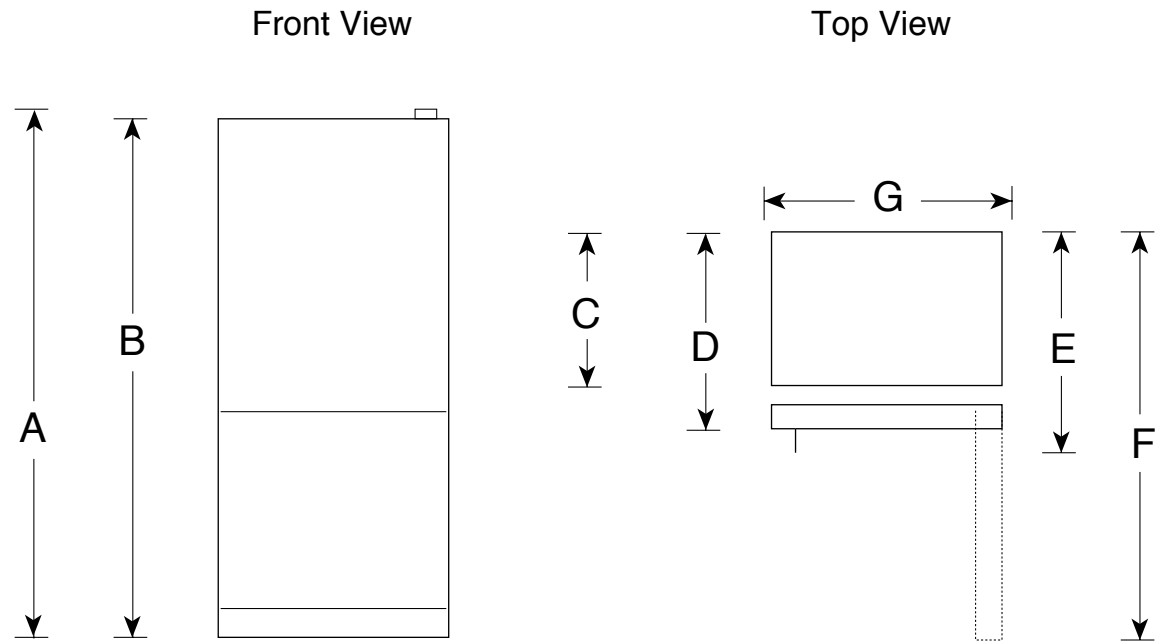

### Dimensions and Installation Information (in inches)

Overall Dimensions	Height to top of hinge (in.) <b>A</b>	<b>66-7/8</b>
	Height to top of case (in.) <b>B</b>	<b>66</b>
	Case depth without door (in.) <b>C</b>	<b>28-1/4</b>
	Case depth less door handle (in.) <b>D</b>	<b>32-5/8</b>
	Case depth with door handle (in.) <b>E</b>	<b>34-3/8</b>
	Depth with fresh food door open 90° (in.) <b>F</b>	<b>59-3/4</b>
	Width (in.) <b>G</b>	<b>30</b>
Air Clearances	Width with door open 90° inc. door handle (in.) <b>H</b>	<b>33-1/8</b>
	Each side (in.)	<b>1/8</b>
	Top (in.)	<b>1</b>
	Back (in.)	<b>1</b>