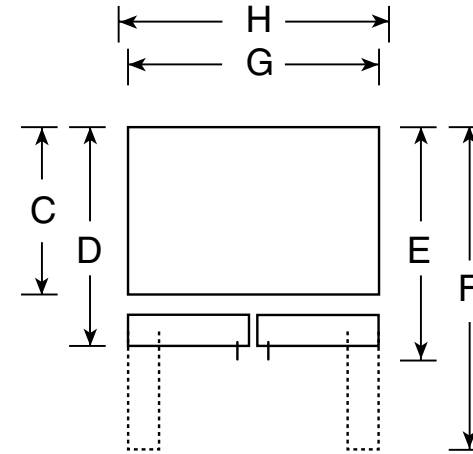

PFSS9SKY

GE Profile™ 28.5 Cu. Ft. French-Door Refrigerator

Dimensions and Installation Information (in inches)

Overall Dimensions	Height to top of hinge (in.) A	70
	Height to top of case (in.)	68-1/2
	Case depth without door (in.) C	29-1/8
	Case depth less door handle (in.) D	32-7/8
	Case depth with door handle (in.) E	35-5/8
	Depth with fresh food door open 90° (in.) F	47-3/4
	Width (in.) G	35-3/4
	Width with door open 90° inc. door handle (in.) H	44-1/2
Air Clearances	Each side (in.)	1/8
	Top (in.)	1
	Back (in.)	1

For answers to your Monogram,® GE Profile™ or GE® appliance questions, visit our website at ge.com or call GE Answer Center® service, 800.626.2000.

Specification Created 3/09

210894

PFSS9SKY

GE Profile™ 28.5 Cu. Ft. French-Door Refrigerator