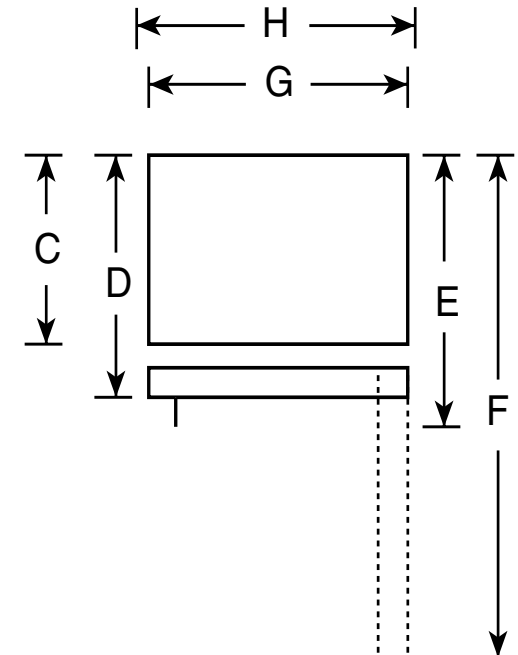

### Dimensions and Installation Information

Overall Dimensions	Height to top of hinge (in.) <b>A</b>	67-3/8
	Height to top of case (in.) <b>B</b>	66-7/8*
	Case depth without door (in.) <b>C</b>	26-3/4
	Case depth less door handle (in.) <b>D</b>	30-1/2
	Case depth with door handle (in.) <b>E</b>	32-3/8
	Depth with fresh food door open 90° (in.) <b>F</b>	56-3/8
	Width (in.) <b>G</b>	28
	Width with door open 90° less door handle (in.) <b>H</b>	30-3/4
Air Clearances	Each side (in.)	3/4
	Top (in.)	1
	Back (in.)	1

\*Height to mid-freezer (in.): 57

Front View

Top View

For answers to your Monogram®, GE Profile™ or GE® appliance questions, visit our website at [ge.com](http://ge.com) or call GE Answer Center® service, 800.626.2000.

Dimension and installation information are shown in inches.

Specification Created 1/05

310399