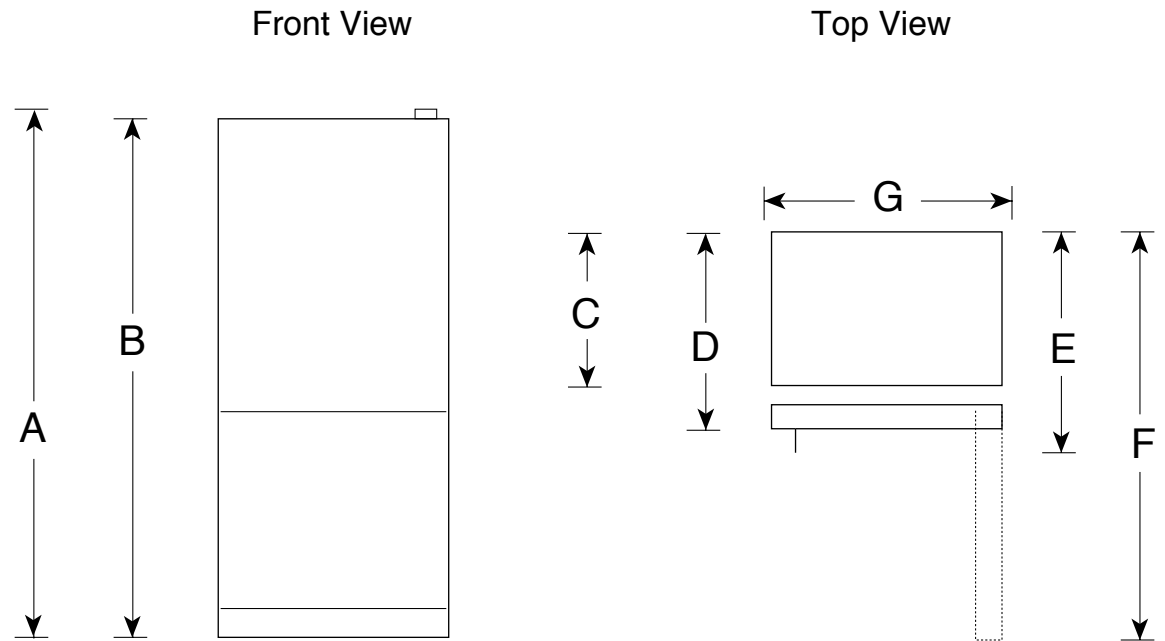

GDSC3KCX

GE® 22.9 Cu. Ft. Bottom-Freezer Drawer Refrigerator

Dimensions and Installation Information (in inches)

| | | |
|--------------------|--|---------------|
| Overall Dimensions | Height to top of hinge (in.) A | 69-3/8 |
| | Height to top of case (in.) B | 67-3/4 |
| | Case depth without door (in.) C | 28-1/4 |
| | Case depth less door handle (in.) D | 32-1/2 |
| | Case depth with door handle (in.) E | 34-3/8 |
| | Depth with fresh food door open 90° (in.) F | 62-3/4 |
| | Width (in.) G | 33 |
| Air Clearances | Width with door open 90° inc. door handle (in.) H | 36 |
| | Each side (in.) | 1/8 |
| | Top (in.) | 1 |
| | Back (in.) | 1 |

Features and Benefits

- Crown Doors with Hidden Hinges - Provides a striking finish to accentuate kitchen decor and includes concealed hinges
- Upfront Temperature Controls - Features easy-to-reach, easy-to-read temperature controls
- Factory-Installed Icemaker - Makes ice; automatically ensuring a ready supply
- BrightSpace™ Interior with GE Reveal™ Lighting - Cast a natural-looking glow throughout the refrigerator
- Slide 'n Store™ Freezer Basket - Offers easy access and flexible storage
- Adjustable Humidity Vegetable/Fruit Crispers - Provide ideal storage environment for fruits and vegetables
- Snack Pan - Conveniently stores re-wrapped meats, cheeses and other snacks
- Adjustable Spillproof Glass Shelves - Raised edges help contain spills to make clean up quick and easy
- Adjustable Gallon Door Bins - Provides additional storage space for milk and other gallon-size containers
- NeverClean™ Condenser - Condenser coils are encased, so they don't require cleaning in normal operating environments
- Deluxe Quiet Design - Significantly reduces operating noise
- Model GDSC3KCXWW - White on white
- Model GDSC3KCXBB - Black on black