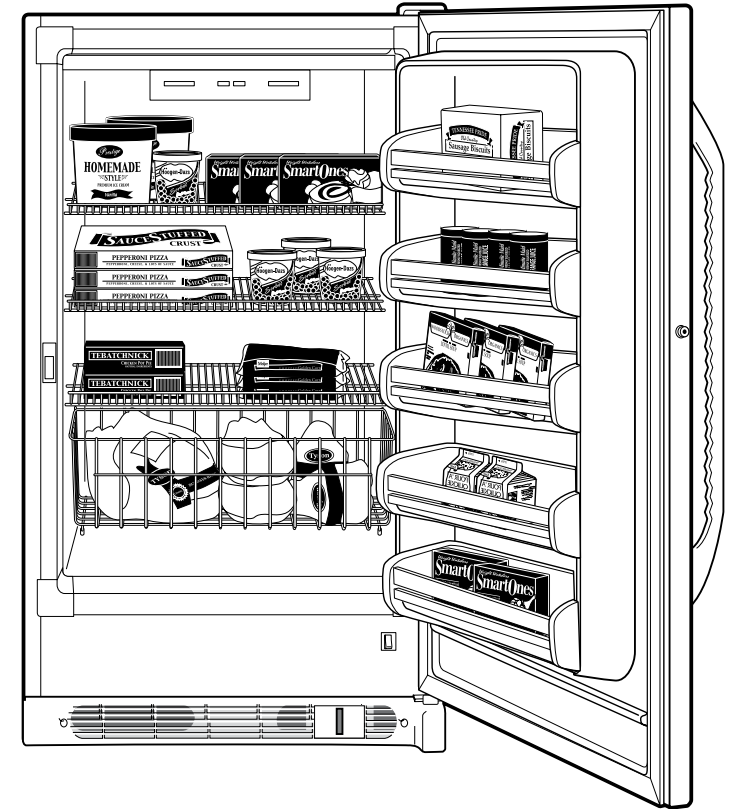

FUF14DT

GE® 13.7 Cu. Ft. Frost-Free Upright Freezer

Dimensions and Installation Information (in inches)

Air Clearance	
Each side (in.)	3
Top (in.)	3
Back (in.)	3

For answers to your Monogram®, GE Profile™ or GE® appliance questions, visit our website at ge.com or call GE Answer Center® service, 800.626.2000.

FUF14DT

GE® 13.7 Cu. Ft. Frost-Free Upright Freezer

Features and Benefits

- 13.7 cu. ft. Capacity
- Frost-Free
- 3 Cabinet Shelves (2 Adjustable)
- 5 Freezer Door Shelves
- 1 Sliding Bulk Storage Basket
- Lock
- Interior Light
- Power "On" Light
- GE CleanTouch Handle
- Adjustable Temperature Control
- Model FUF17DTRWH – White