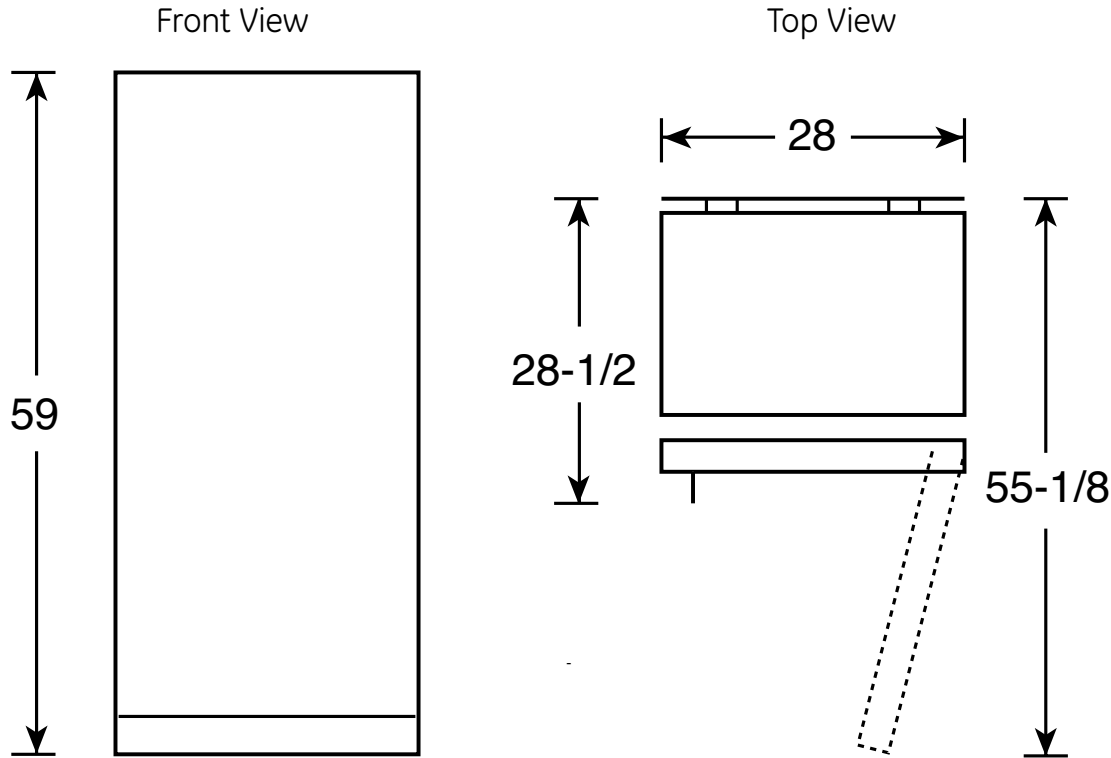

FUF14DT

GE® 13.7 Cu. Ft. Frost-Free Upright Freezer

Dimensions and Installation Information (in inches)

Air Clearance	
Each side (in.)	3
Top (in.)	3
Back (in.)	3

For answers to your Monogram®, GE Profile™ or GE® appliance questions, visit our website at ge.com or call GE Answer Center® service, 800.626.2000.

FUF14DT

GE® 13.7 Cu. Ft. Frost-Free Upright Freezer

Features and Benefits

- 13.7 cu. ft. Capacity
- Frost-Free
- 3 Cabinet Shelves (2 Adjustable)
- 5 Freezer Door Shelves
- 1 Sliding Bulk Storage Basket
- Lock
- Interior Light
- Power "On" Light
- GE CleanTouch Handle
- Adjustable Temperature Control
- Model FUF17DTRWH – White