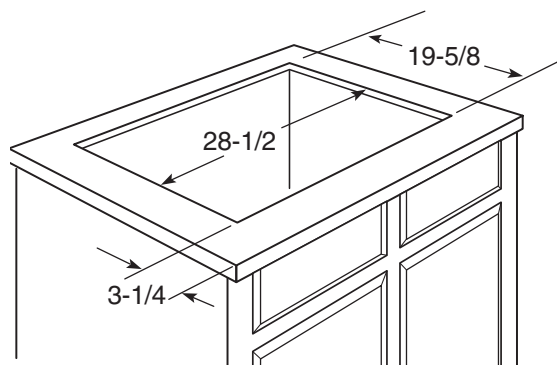

GE Appliances

JGP321EJ – GE® Built-In Gas Cooktop

Dimensions (in inches)

Gas Connection

Specification Created 1/04

330308

Counter Installation Dimensions (in inches)

Electrical junction box 12" MIN. below countertop

Note: Allow 5-3/4" depth at rear for electrical and gas connections.

Cut should not interfere with cabinet structure at front

AGA Requirement: All gas cooktop models required 7/16" free area below cooktop height to combustible material. 0" Clearance is required between left and right sides of cooktop below countertop. Requires 18" minimum from countertop to adjacent overhead cabinets.