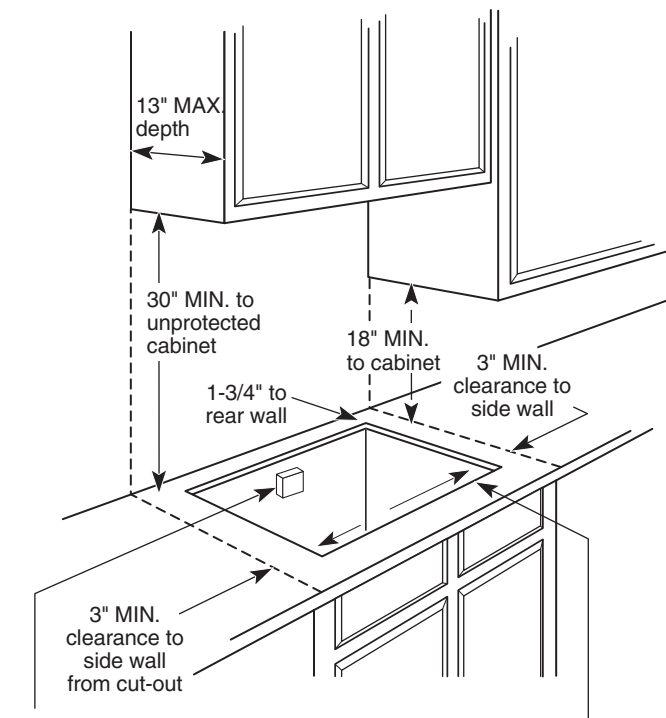

GE Appliances

JGP321EJ – GE® Built-In Gas Cooktop

Dimensions (in inches)

Gas Connection

Specification Created 1/04

330308

Counter Installation Dimensions (in inches)

Electrical junction box 12" MIN. below countertop

Note: Allow 5-3/4" depth at rear for electrical and gas connections.

Cut should not interfere with cabinet structure at front

AGA Requirement: All gas cooktop models required 7/16" free area below cooktop height to combustible material. 0" Clearance is required between left and right sides of cooktop below countertop. Requires 18" minimum from countertop to adjacent overhead cabinets.