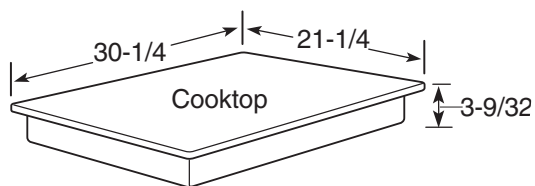

GE Appliances

JGP321EJ – GE® Built-In Gas Cooktop

Dimensions (in inches)

Gas Connection

Specification Created 1/04

330308

Counter Installation Dimensions (in inches)

Electrical junction box 12" MIN. below countertop

Note: Allow 5-3/4" depth at rear for electrical and gas connections.

Cut should not interfere with cabinet structure at front

AGA Requirement: All gas cooktop models required 7/16" free area below cooktop height to combustible material. 0" Clearance is required between left and right sides of cooktop below countertop. Requires 18" minimum from countertop to adjacent overhead cabinets.