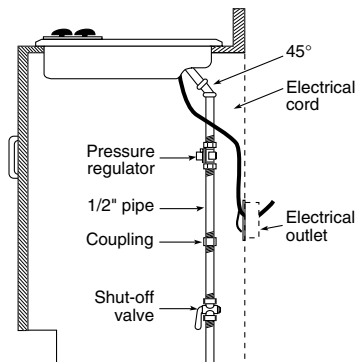

GE Appliances

JGP321EJ – GE® Built-In Gas Cooktop

Dimensions (in inches)

Gas Connection

Specification Created 1/04

330308

Counter Installation Dimensions (in inches)

Electrical junction box 12" MIN. below countertop

Note: Allow 5-3/4" depth at rear for electrical and gas connections.

Cut should not interfere with cabinet structure at front

AGA Requirement: All gas cooktop models required 7/16" free area below cooktop height to combustible material. 0" Clearance is required between left and right sides of cooktop below countertop. Requires 18" minimum from countertop to adjacent overhead cabinets.

Electrical Rating: 120V, 60Hz, 5A

Installation With Single Wall Oven Information:

30" Gas Cooktops are approved for use over select GE 27" Wall Ovens. 30" and 36" Gas cooktops are approved for use over 30" Wall Ovens. Refer to cooktop and wall oven installation instructions packed with product for current dimensional data.