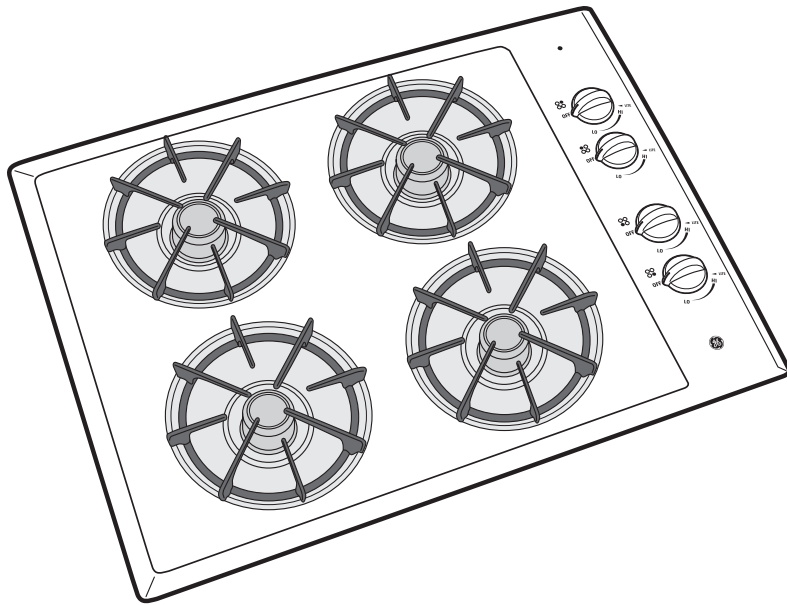

GE Appliances

JGP321EJ – GE® Built-In Gas Cooktop

Features and Benefits

- Chrome drip bowls – Contain minor spills and are removable for easy cleaning
- Standard grates – Provide a sturdy and convenient cookware surface for everyday cooking
- Electronic pilotless ignition – Provides reliable burner ignition operation, eliminating the need for a standing pilot
- Standard burners – Provide reliable and consistent heat output that is adjustable for precise temperature control
- Model JGB321EJWH – White
- Model JGB321EJBL –Black