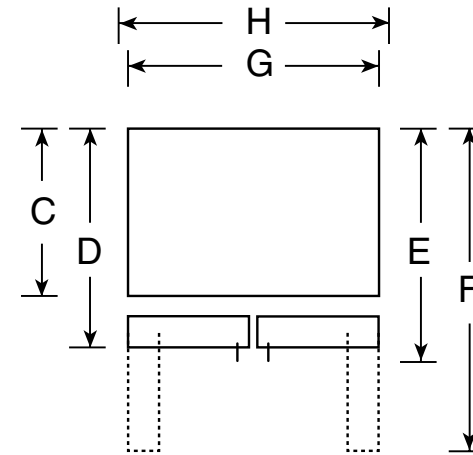

PFCF1NFW

GE Profile™ ENERGY STAR® 20.9 Cu. Ft. Bottom-Freezer Drawer Refrigerator

Dimensions and Installation Information (in inches)

Overall Dimensions	Height to top of hinge (in.) A	69-5/8
	Height to top of case (in.) B	69
	Case depth without door (in.) C	24-1/8
	Case depth less door handle (in.) D	28
	Case depth with door handle (in.) E	31
	Depth with fresh food door open 90° (in.) F	43-1/8
	Width (in.) G	35-7/8
Air Clearances	Width with door open 90° inc. door handle (in.) H	42-1/2
	Each side (in.)	1/8
	Top (in.)	1
	Back (in.)	1/2

Front View

Top View

Note:

Anti-tip bracket part number 200D8494P001 will be shipped with every counter-depth model

For answers to your Monogram,® GE Profile™ or GE® appliance questions, visit our website at ge.com or call GE Answer Center® service, 800.626.2000.