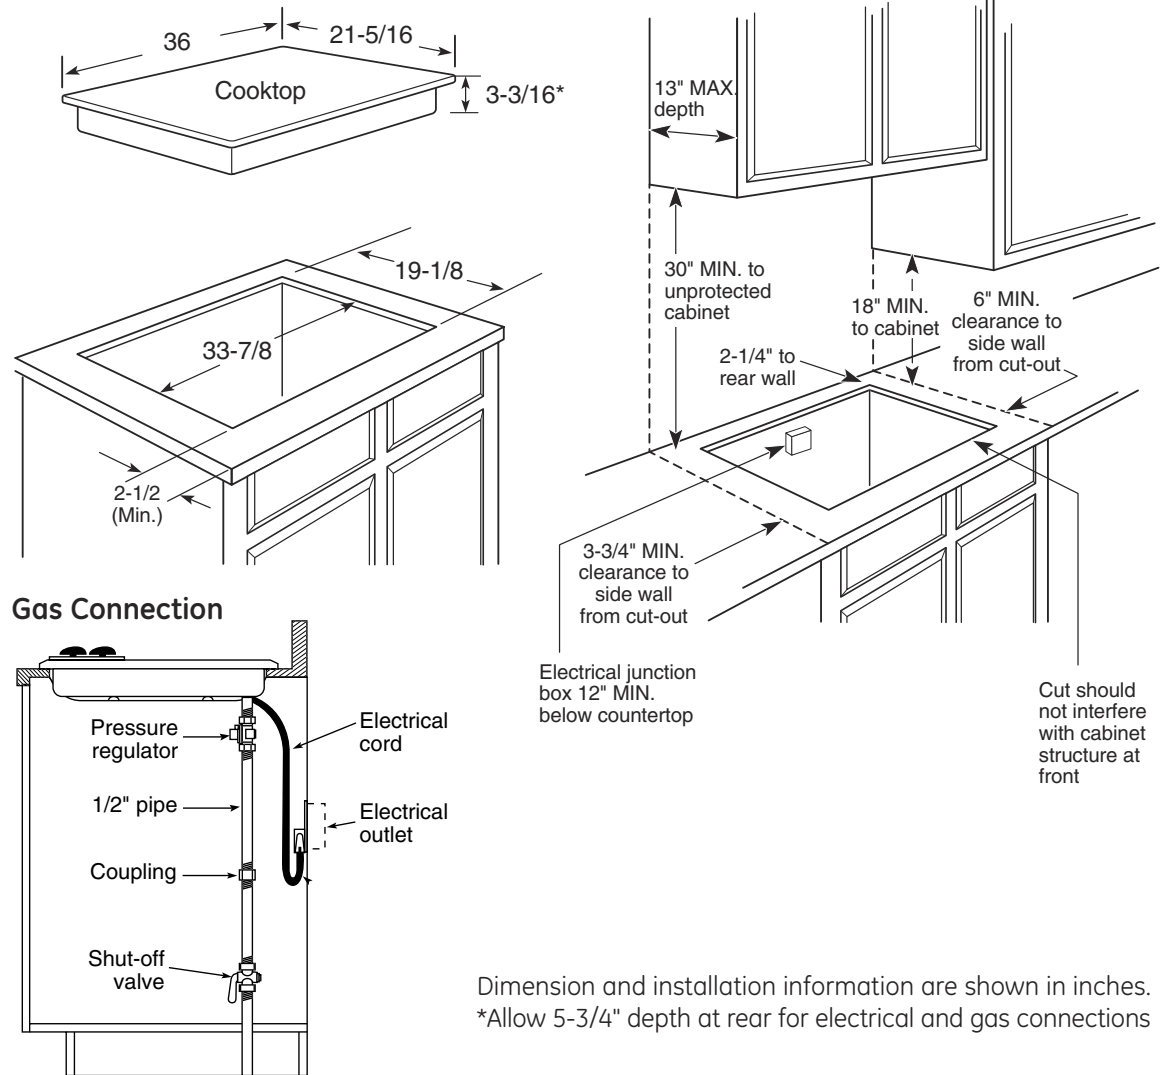

JGP963WEK/CEK/BEK

GE Profile™ 36" Built-In Gas Cooktop

Dimensions and Installation Information

AGA Requirement: All gas cooktop models require 7/16" free area below cooktop height to combustible material. Requires 18" minimum from countertop to adjacent overhead cabinets.

Note: If installing with a GE Profile™ Telescopic Downdraft System, consult both cooktop and downdraft installation instructions packed with product before installing. Cooktop gas/electric supply may need to be re-routed to install downdraft.

Electrical Rating: 120V, 60Hz, 5A

Installation With Single Wall Oven Information:

30" Gas Cooktops are approved for use over select GE 27" and 30" Wall Ovens and Warming Drawers. 30" and 36" Gas cooktops are approved for use over 30" Wall Ovens and Warming Drawers. Refer to cooktop and wall oven/warming drawer installation instructions packed with product for current dimensional data.

Installation Information: Before installing, consult installation instructions, packed with product, for current dimensional data.