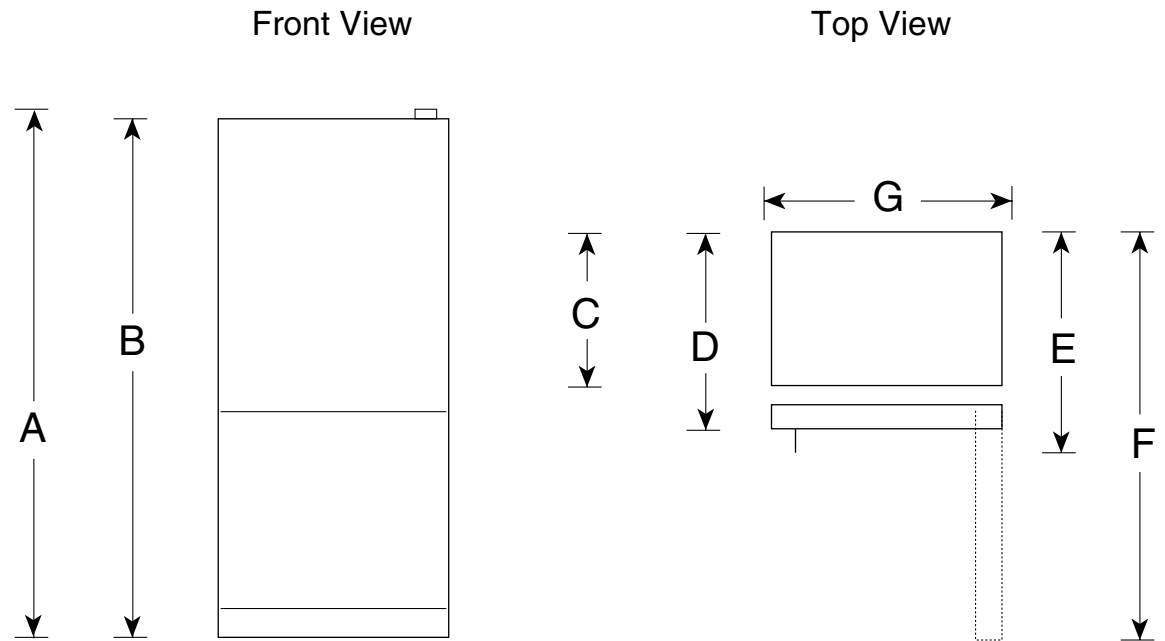

PDS22MBS

GE Profile™ ENERGY STAR® 22.2 Cu. Ft. Bottom-Freezer Drawer Refrigerator

Dimensions and Installation Information (in inches)

Overall Dimensions	Height to top of hinge (in.) A	68-5/8
	Height to top of case (in.) B	67-7/8
	Case depth without door (in.) C	28-1/4
	Case depth less door handle (in.) D	31-3/4
	Case depth with door handle (in.) E	33-7/8
	Depth with fresh food door open 90° (in.) F	62
	Width (in.) G	32-7/8
Air Clearances	Width with door open 90° inc. door handle (in.) H	36-1/4
	Each side (in.)	1/8
	Top (in.)	1
	Back (in.)	1