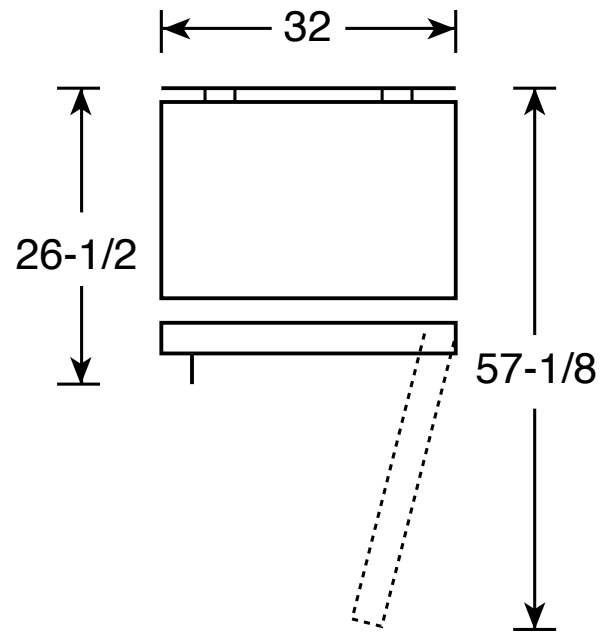

## GE® 17.1 Cu. Ft. Manual Defrost Upright Freezer

### Dimensions and Installation Information (in inches)

Front View

Top View

Air Clearance	
Each side (in.)	3
Top (in.)	3
Back (in.)	3

For answers to your Monogram®, GE Profile™ or GE® appliance questions, visit our website at [ge.com](http://ge.com) or call GE Answer Center® service, 800.626.2000.