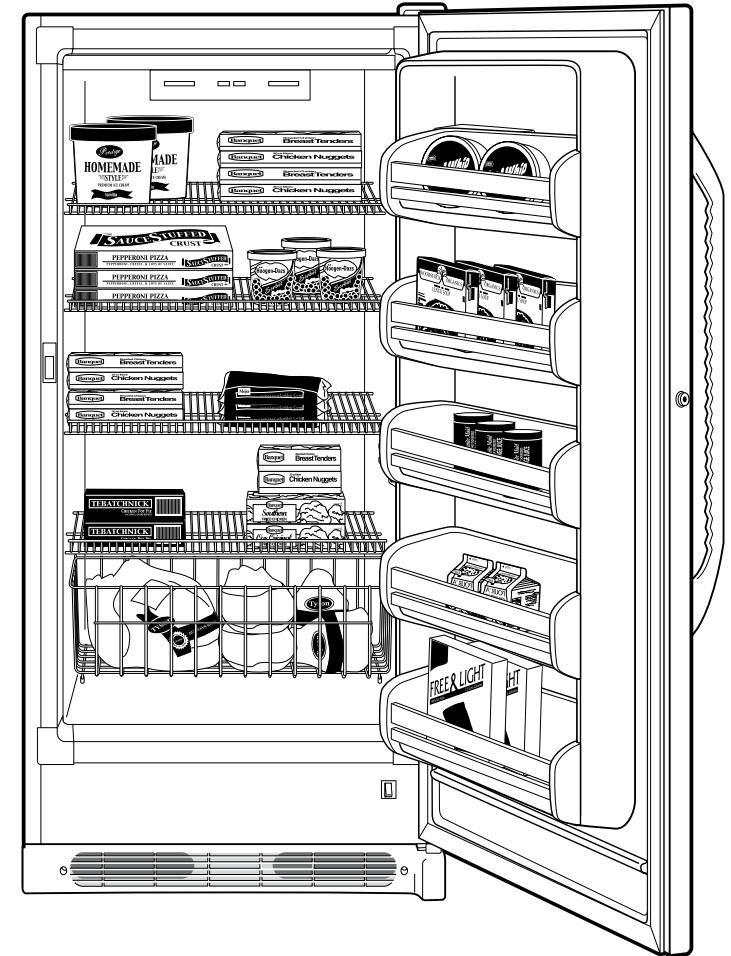

### Dimensions and Installation Information (in inches)

Front View

Top View

Air Clearance	
Each side (in.)	3
Top (in.)	3
Back (in.)	3

For answers to your Monogram®, GE Profile™ or GE® appliance questions, visit our website at [ge.com](http://ge.com) or call GE Answer Center® service, 800.626.2000.

## GE® 17.1 Cu. Ft. Manual Defrost Upright Freezer

### Features and Benefits

- 17.1 cu. ft. Capacity
- Manual Defrost
- 4 Cabinet Shelves (1 Adjustable)
- 5 Freezer Door Shelves
- 1 Sliding Bulk Storage Basket
- Lock
- Interior Light
- GE CleanTouch Handle
- Adjustable Temperature Control
- Defrost Water Drain
- Model FUM17DTRWH - White