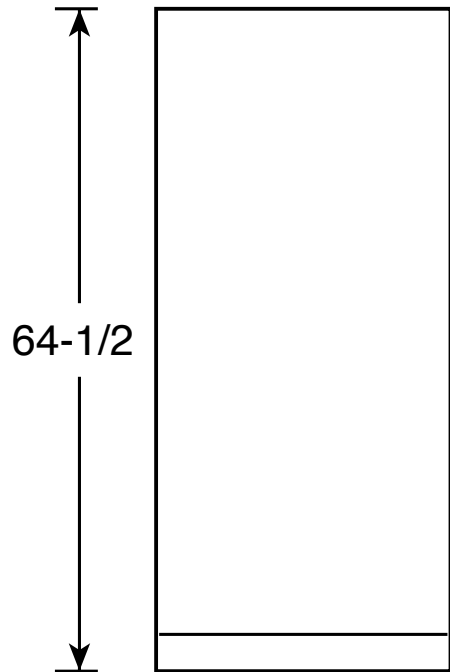

## GE® 17.1 Cu. Ft. Manual Defrost Upright Freezer

### Dimensions and Installation Information (in inches)

Front View

Top View

Air Clearance	
Each side (in.)	3
Top (in.)	3
Back (in.)	3

For answers to your Monogram®, GE Profile™ or GE® appliance questions, visit our website at [ge.com](http://ge.com) or call GE Answer Center® service, 800.626.2000.