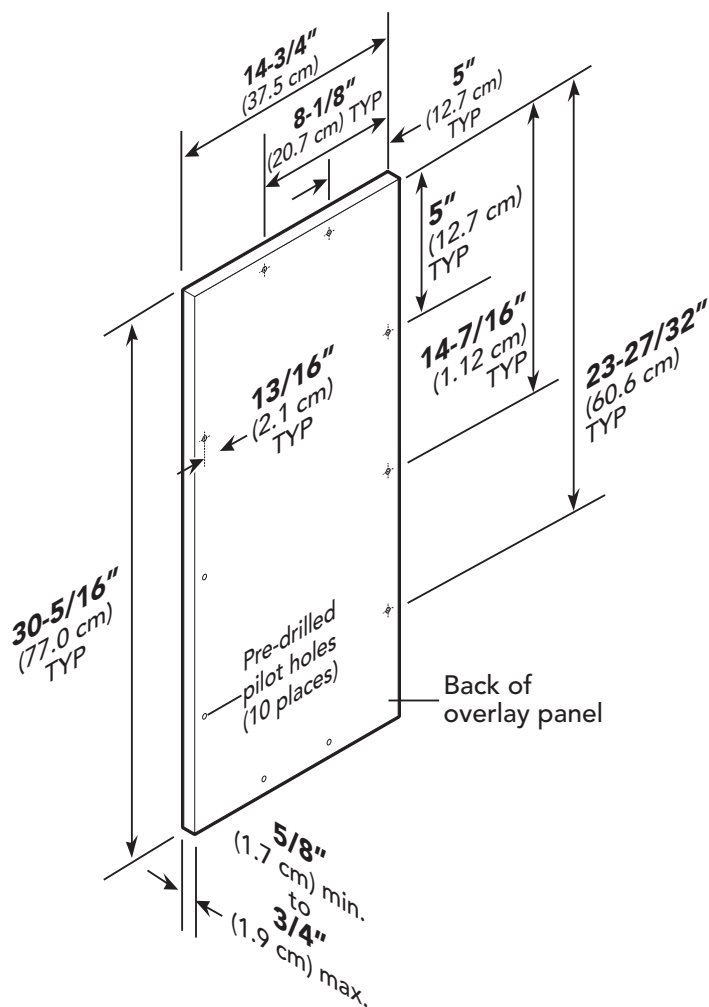

CUSTOM PANEL-REFRIGERATION

Undercounter/Freestanding 15"W. Ice Machine—DFIM153D

Dimensions & Specifications

CUSTOM PANEL DIMENSIONS

DFIM153D

DFIM153D

Overall panel width	$14\text{-}3/4"$ (37.5 cm)
Overall panel height	$30\text{-}5/16"$ (77.0 cm)
Overall panel depth	$5/8"$ (1.7 cm) min. to $3/4"$ (1.9 cm) max.
Maximum panel weight	20 lbs. (9.1 kg)