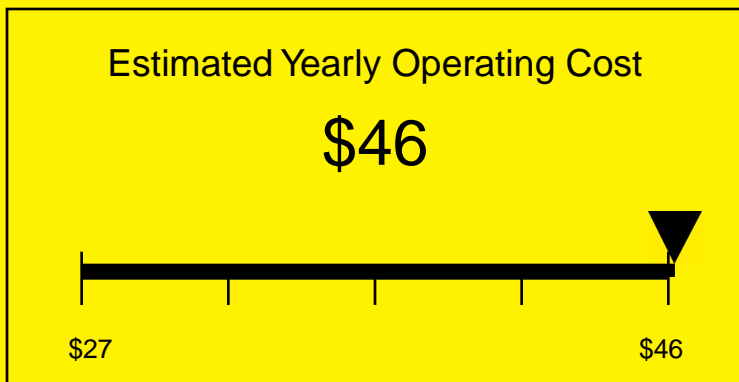

ENERGYGUIDE

REFRIGERATOR-FREEZER
Defrost: Cycle

CT66BIADA
5.1 Cubic Feet

Compare the energy use of this product with others
before you buy

Your cost will depend on your utility rates

Based on a 2007 U.S. Government national average cost of 10.65 cents per kWh for electricity. Your actual operating cost will vary depending on your local utility rates and your use of the product.