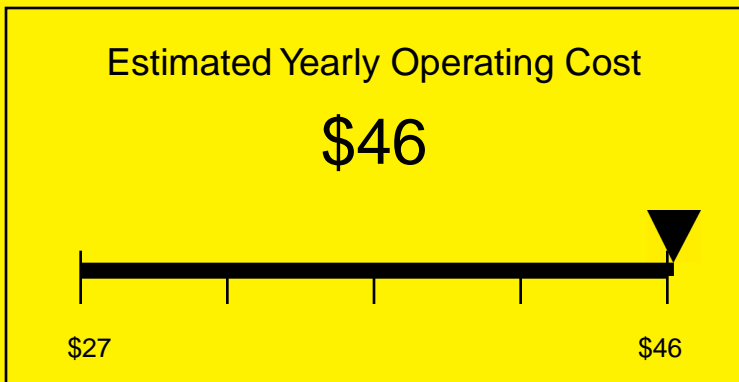

# ENERGYGUIDE

REFRIGERATOR-FREEZER  
Defrost: Cycle

AL650LBI  
5.1 Cubic Feet

Compare the energy use of this product with others  
before you buy

**434kWh**

Estimated Yearly Electricity Use

Your cost will depend on your utility rates

Based on a 2007 U.S. Government national average cost of 10.65 cents per kWh for electricity. Your actual operating cost will vary depending on your local utility rates and your use of the product.