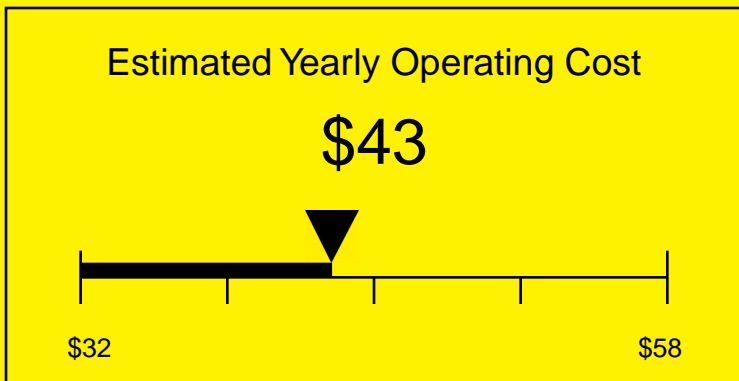

ENERGYGUIDE

REFRIGERATOR
Defrost: Automatic

FF67BISSHV
5.5 Cubic Feet

Compare the energy use of this product with others
before you buy

Your cost will depend on your utility rates

Based on a 2007 U.S. Government national average cost of 10.65 cents per kWh for electricity. Your actual operating cost will vary depending on your local utility rates and your use of the product.