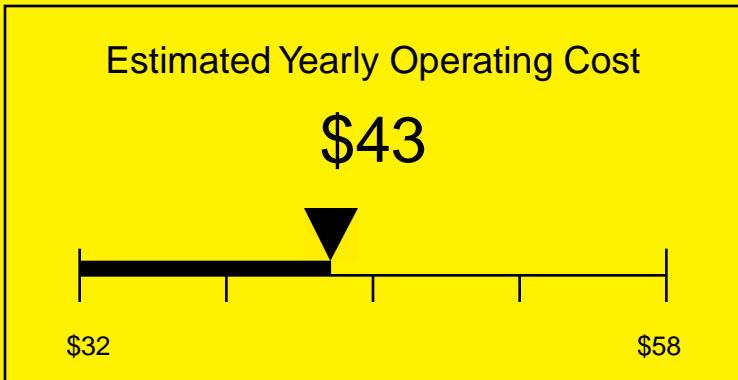

ENERGYGUIDE

REFRIGERATOR
Defrost: Automatic

FF6L7BIADA
5.5 Cubic Feet

Compare the energy use of this product with others
before you buy

Your cost will depend on your utility rates

Based on a 2007 U.S. Government national average cost of 10.65 cents per kWh for electricity. Your actual operating cost will vary depending on your local utility rates and your use of the product.