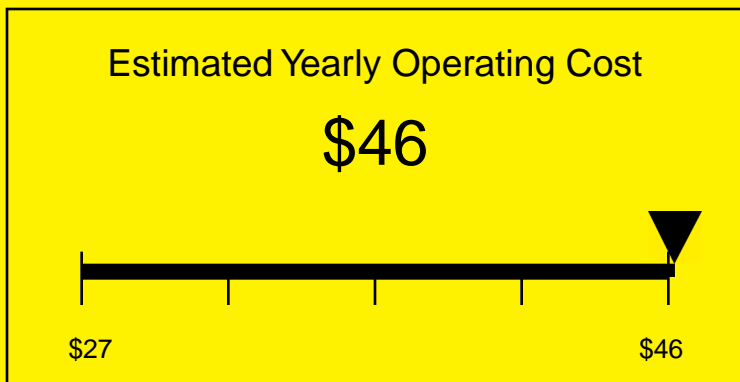

ENERGYGUIDE

REFRIGERATOR-FREEZER
Defrost: Cycle

CT66BADA
5.1 Cubic Feet

Compare the energy use of this product with others
before you buy

Your cost will depend on your utility rates

Based on a 2007 U.S. Government national average cost of 10.65 cents per kWh for electricity. Your actual operating cost will vary depending on your local utility rates and your use of the product.