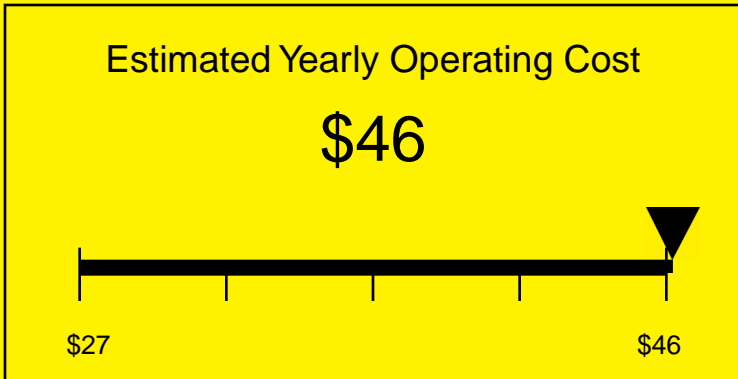

ENERGYGUIDE

REFRIGERATOR-FREEZER
Defrost: Cycle

CT66LADA
5.1 Cubic Feet

Compare the energy use of this product with others
before you buy

Your cost will depend on your utility rates

Based on a 2007 U.S. Government national average cost of 10.65 cents per kWh for electricity. Your actual operating cost will vary depending on your local utility rates and your use of the product.