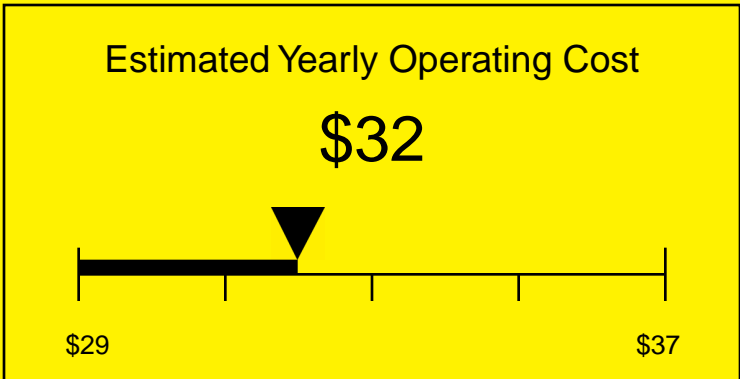

ENERGYGUIDE

REFRIGERATOR-FREEZER
Defrost: Automatic

FF410WH
3.9 Cubic Feet

Compare the energy use of this product with others
before you buy

Your cost will depend on your utility rates

Based on a 2007 U.S. Government national average cost of 10.65 cents per kWh for electricity. Your actual operating cost will vary depending on your local utility rates and your use of the product.