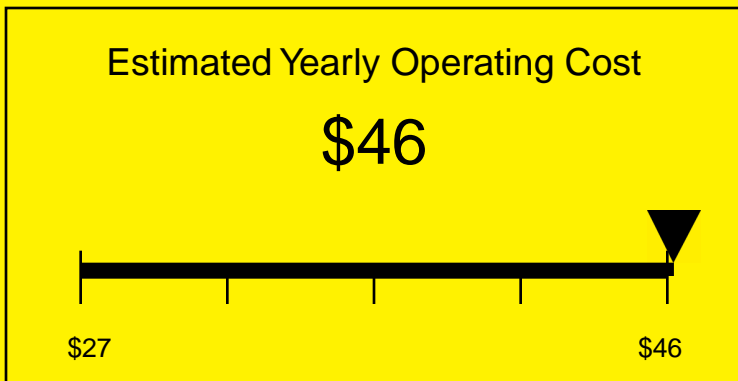

# ENERGYGUIDE

REFRIGERATOR-FREEZER  
Defrost: Cycle

CT67BIADA Series  
5.1 Cubic Feet

Compare the energy use of this product with others  
before you buy

**434kWh**

Estimated Yearly Electricity Use

Your cost will depend on your utility rates

Based on a 2007 U.S. Government national average cost of 10.65 cents per kWh for electricity. Your actual operating cost will vary depending on your local utility rates and your use of the product.