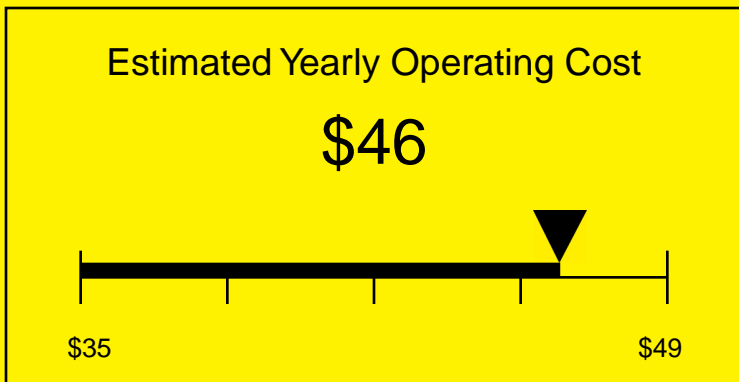

# ENERGYGUIDE

REFRIGERATOR  
Defrost: Automatic

SCR600LCSS  
5.5 Cubic Feet

Compare the energy use of this product with others  
before you buy

Your cost will depend on your utility rates

Based on a 2007 U.S. Government national average cost of 10.65 cents per kWh for electricity. Your actual operating cost will vary depending on your local utility rates and your use of the product.