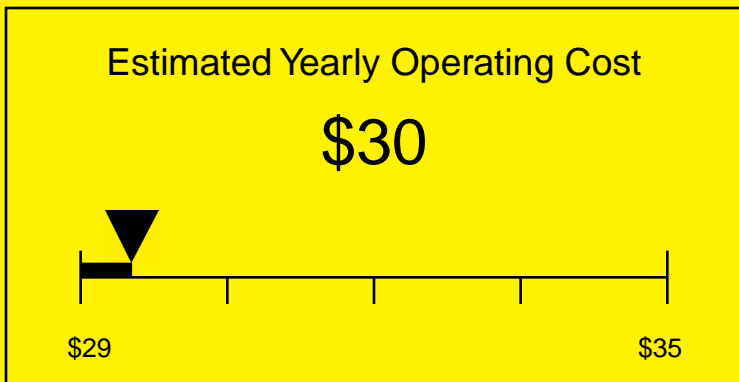

ENERGYGUIDE

None
Defrost: Manual

FS20LGLCSS7
1.6 Cubic Feet

Compare the energy use of this product with others
before you buy

277kWh

Estimated Yearly Electricity Use

Your cost will depend on your utility rates

Based on a 2007 U.S. Government national average cost of 10.65 cents per kWh for electricity. Your actual operating cost will vary depending on your local utility rates and your use of the product.