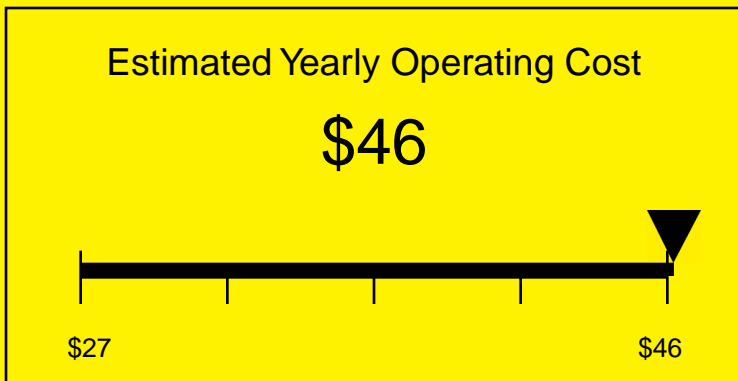

ENERGYGUIDE

REFRIGERATOR-FREEZER
Defrost: Cycle

CT67ADA
5.1 Cubic Feet

Compare the energy use of this product with others
before you buy

Your cost will depend on your utility rates

Based on a 2007 U.S. Government national average cost of 10.65 cents per kWh for electricity. Your actual operating cost will vary depending on your local utility rates and your use of the product.